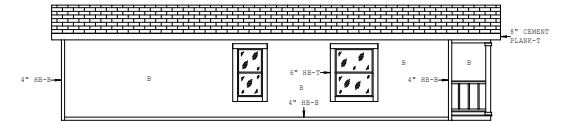

# Hazel Creek

Liberty Series

1,041 SQ. FT. (Approximate) 2 Bedrooms, 2 Baths

Last Updated: 4-10-24

DOOR SIDE ELEVATION

FRONT ELEVATION

REAR ELEVATION

OFFDOOR SIDE ELEVATION

LB-24442A  
ELEVATIONS

**FACTORY SELECT HOMES**  
8610 E. Main Street  
Mesa, AZ 85207

**FactorySelectMobileHomes.com | 1-800-670-1464**

**IMPORTANT:** Alta Cima Corp reserves the right to modify, cancel or substitute products or features of this event at any time without prior notice or obligation. Pictures and other promotional materials are representative and may depict or contain floor plans, square footages, elevations, options, upgrades, extra design features, decorations, floor coverings, specialty light fixtures, custom paint and wall coverings, window treatments, landscaping, sound and alarm systems, furnishings, appliances, and other designer/decorator features and amenities that are not included as part of the home and/or may not be available at all locations. Home, pricing and community information is subject to change, and homes to prior sale, at any time without notice or obligation. ©2020 Alta Cima Corp. All rights reserved.