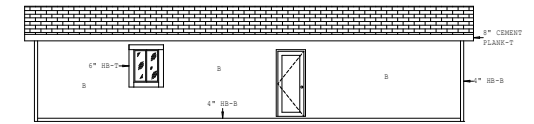

# Hazel Creek

Liberty Series

1,041 SQ. FT. (Approximate) 2 Bedrooms, 2 Baths

Last Updated: 4-10-24

DOOR SIDE ELEVATION

FRONT ELEVATION

REAR ELEVATION

OFFDOOR SIDE ELEVATION