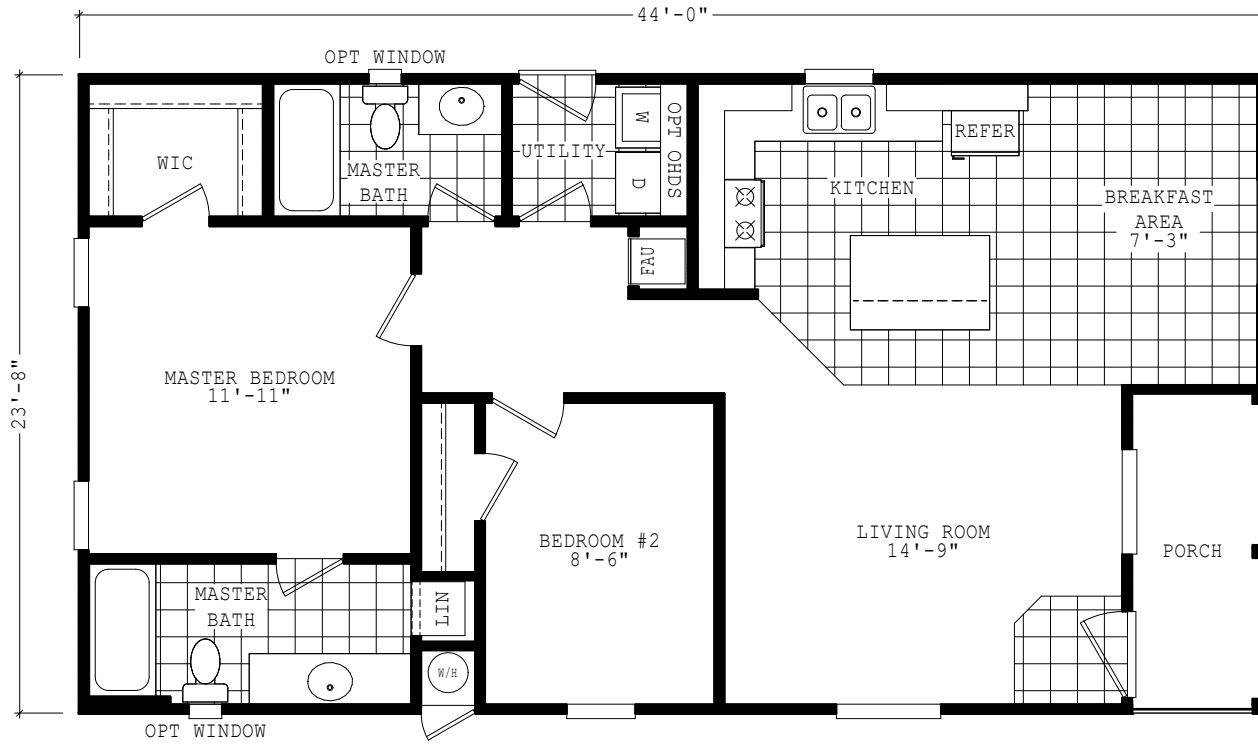

# Hazel Creek

Liberty Series

1,041 SQ. FT. (Approximate) 2 Bedrooms, 2 Baths

Last Updated: 4-10-24

DOOR SIDE ELEVATION

FRONT ELEVATION

REAR ELEVATION

OFFDOOR SIDE ELEVATION

LB-24442A  
ELEVATIONS

**FACTORY SELECT HOMES**  
8610 E. Main Street  
Mesa, AZ 85207

**FactorySelectMobileHomes.com | 1-800-670-1464**

**IMPORTANT:** Alta Cima Corp reserves the right to modify, cancel or substitute products or features of this event at any time without prior notice or obligation. Pictures and other promotional materials are representative and may depict or contain floor plans, square footages, elevations, options, upgrades, extra design features, decorations, floor coverings, specialty light fixtures, custom paint and wall coverings, window treatments, landscaping, sound and alarm systems, furnishings, appliances, and other designer/decorator features and amenities that are not included as part of the home and/or may not be available at all locations. Home, pricing and community information is subject to change, and homes to prior sale, at any time without notice or obligation. ©2020 Alta Cima Corp. All rights reserved.