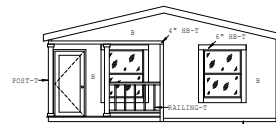

# Hazel Creek

Liberty Series

1,041 SQ. FT. (Approximate) 2 Bedrooms, 2 Baths

Last Updated: 4-10-24

DOOR SIDE ELEVATION

FRONT ELEVATION

REAR ELEVATION

OFFDOOR SIDE ELEVATION

LB-24442A  
ELEVATIONS

**FACTORY SELECT HOMES**  
8610 E. Main Street  
Mesa, AZ 85207

**FactorySelectMobileHomes.com | 1-800-670-1464**

**IMPORTANT:** Alta Cima Corp reserves the right to modify, cancel or substitute products or features of this event at any time without prior notice or obligation. Pictures and other promotional materials are representative and may depict or contain floor plans, square footages, elevations, options, upgrades, extra design features, decorations, floor coverings, specialty light fixtures, custom paint and wall coverings, window treatments, landscaping, sound and alarm systems, furnishings, appliances, and other designer/decorator features and amenities that are not included as part of the home and/or may not be available at all locations. Home, pricing and community information is subject to change, and homes to prior sale, at any time without notice or obligation. ©2020 Alta Cima Corp. All rights reserved.