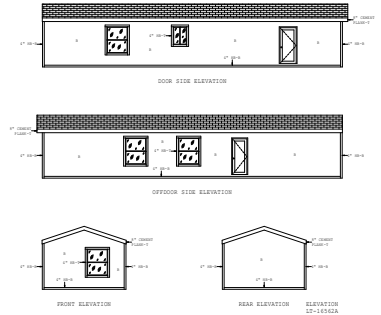

Hazelton

Durango Limited Series

875 SQ. FT. (Approximate) 2 Bedrooms, 2 Baths

Last Updated: 7-25-23

FACTORY SELECT HOMES
8610 E. Main Street
Mesa, AZ 85207

FactorySelectMobileHomes.com | 1-800-670-1464

IMPORTANT: Alta Cima Corp reserves the right to modify, cancel or substitute products or features of this event at any time without prior notice or obligation. Pictures and other promotional materials are representative and may depict or contain floor plans, square footages, elevations, options, upgrades, extra design features, decorations, floor coverings, specialty light fixtures, custom paint and wall coverings, window treatments, landscaping, sound and alarm systems, furnishings, appliances, and other designer/decorator features and amenities that are not included as part of the home and/or may not be available at all locations. Home, pricing and community information is subject to change, and homes to prior sale, at any time without notice or obligation. ©2020 Alta Cima Corp. All rights reserved.