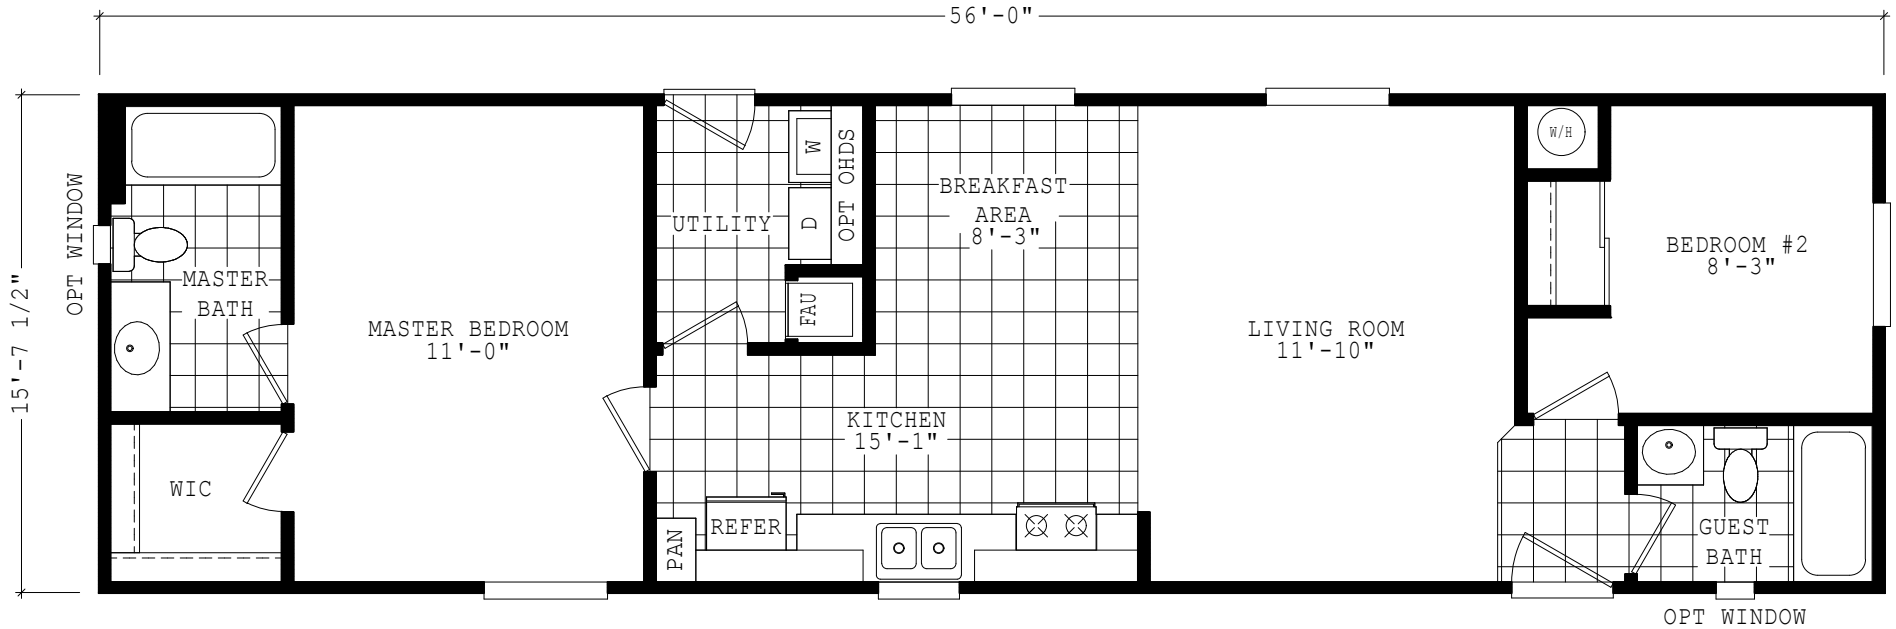

Hazelton

Durango Limited Series

875 SQ. FT. (Approximate) 2 Bedrooms, 2 Baths

Last Updated: 7-25-23

FACTORY SELECT HOMES
8610 E. Main Street
Mesa, AZ 85207

FactorySelectMobileHomes.com | 1-800-670-1464

IMPORTANT: Alta Cima Corp reserves the right to modify, cancel or substitute products or features of this event at any time without prior notice or obligation. Pictures and other promotional materials are representative and may depict or contain floor plans, square footages, elevations, options, upgrades, extra design features, decorations, floor coverings, specialty light fixtures, custom paint and wall coverings, window treatments, landscaping, sound and alarm systems, furnishings, appliances, and other designer/decorator features and amenities that are not included as part of the home and/or may not be available at all locations. Home, pricing and community information is subject to change, and homes to prior sale, at any time without notice or obligation. ©2020 Alta Cima Corp. All rights reserved.