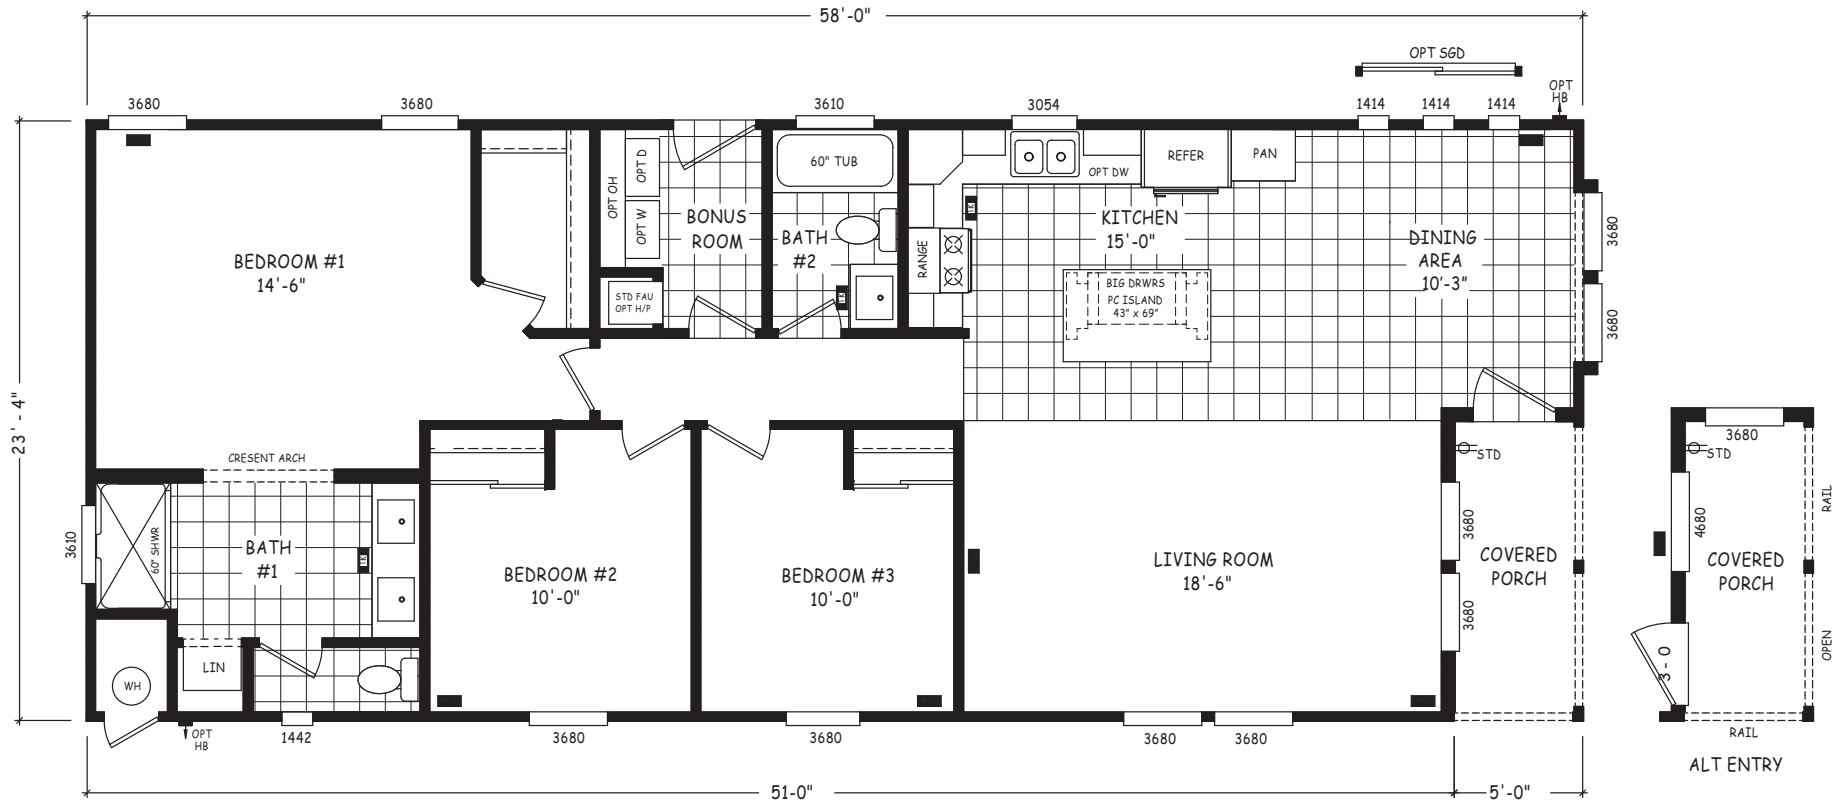

Hixon

Pinnacle Series

1,353 SQ. FT. (Approximate) 3 Bedroom, 2 Bath

Last Updated: 8-22-22

FACTORY SELECT HOMES
8610 E. Main Street
Mesa, AZ 85207

FactorySelectMobileHomes.com | 1-800-670-1464

IMPORTANT: Alta Cima Corp reserves the right to modify, cancel or substitute products or features of this event at any time without prior notice or obligation. Pictures and other promotional materials are representative and may depict or contain floor plans, square footages, elevations, options, upgrades, extra design features, decorations, floor coverings, specialty light fixtures, custom paint and wall coverings, window treatments, landscaping, sound and alarm systems, furnishings, appliances, and other designer/decorator features and amenities that are not included as part of the home and/or may not be available at all locations. Home, pricing and community information is subject to change, and homes to prior sale, at any time without notice or obligation. ©2020 Alta Cima Corp. All rights reserved.