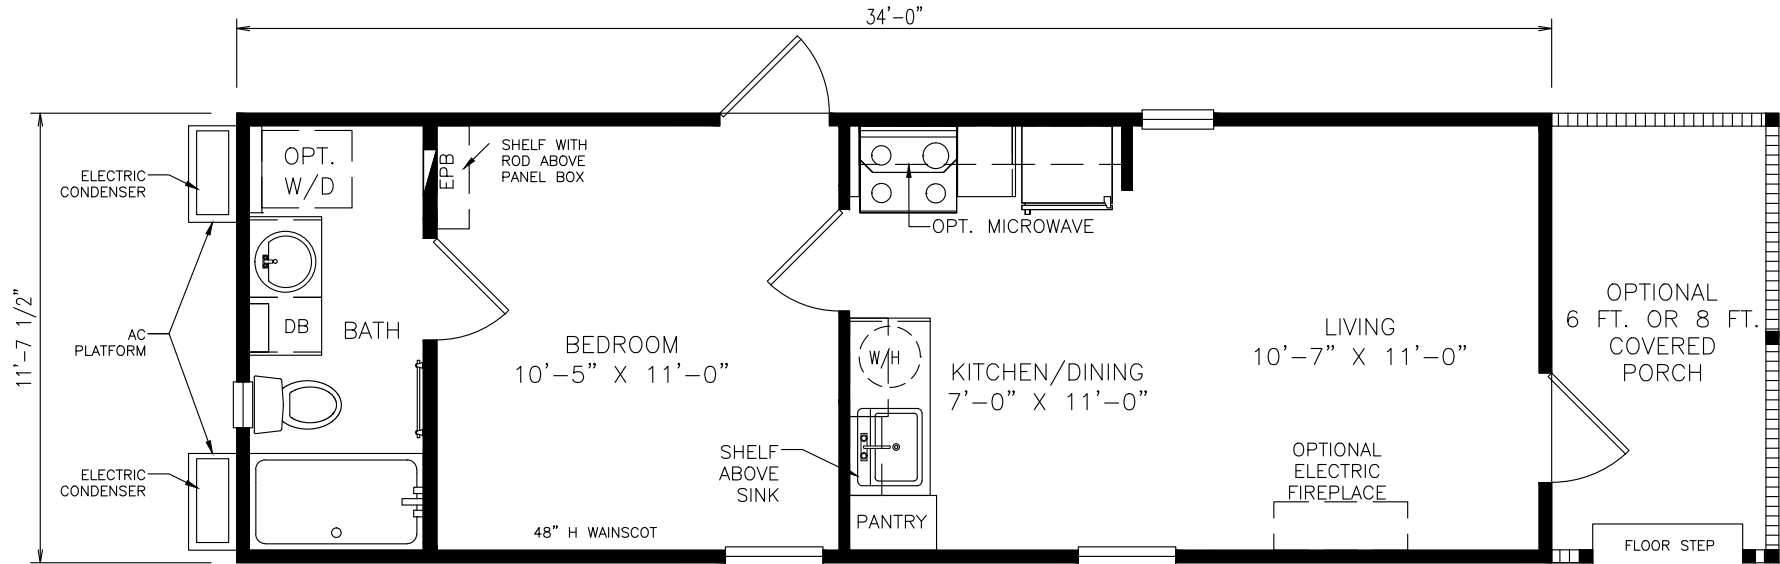

Holman

Select Series - Single Section Series

395 SQ. FT. (Approximate) 1 Bedroom, 1 Bath

Last Updated: 6-1-22

FACTORY SELECT HOMES

8610 E. Main Street
Mesa, AZ 85207

FactorySelectMobileHomes.com | 1-800-670-1464