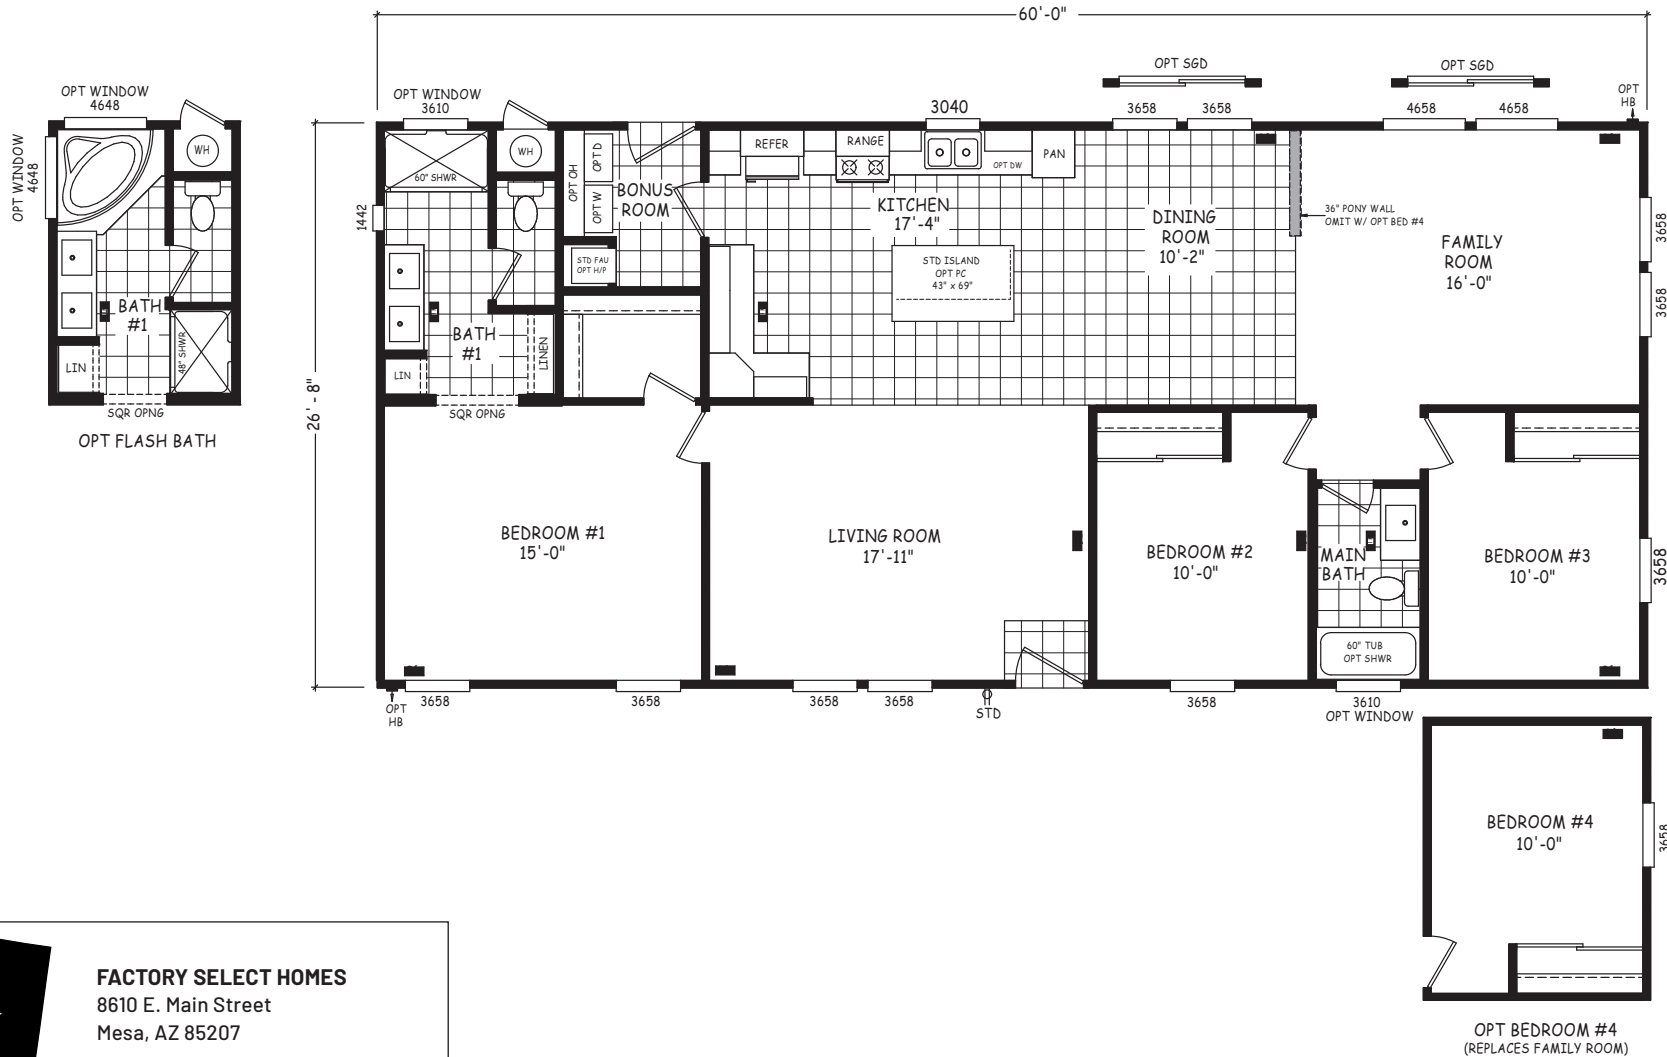

Homewood

Edge Series

1,600 SQ. FT. (Approximate) 3 Bedroom, 2 Bath

Last Updated: 8-22-22

FACTORY SELECT HOMES
8610 E. Main Street
Mesa, AZ 85207

FactorySelectMobileHomes.com | 1-800-670-1464

IMPORTANT: Alta Cima Corp reserves the right to modify, cancel or substitute products or features of this event at any time without prior notice or obligation. Pictures and other promotional materials are representative and may depict or contain floor plans, square footages, elevations, options, upgrades, extra design features, decorations, floor coverings, specialty light fixtures, custom paint and wall coverings, window treatments, landscaping, sound and alarm systems, furnishings, appliances, and other designer/decorator features and amenities that are not included as part of the home and/or may not be available at all locations. Home, pricing and community information is subject to change, and homes to prior sale, at any time without notice or obligation. ©2020 Alta Cima Corp. All rights reserved.