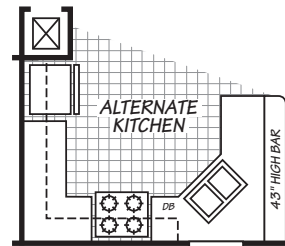

Hyder

Canyon Lake Series

FactorySelectHomes

2 Bedrooms, 2 Baths
Approx. 990 Sq. Ft.

Last Updated: 8-22-19

OPT. GLAMOUR BATH

• Flagstaff

FactorySelectHomes
© Mesa