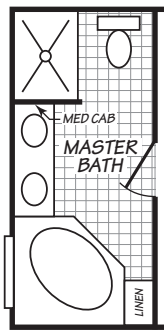

Hyder

Canyon Lake Series

FactorySelectHomes

2 Bedrooms, 2 Baths
Approx. 990 Sq. Ft.

Last Updated: 8-22-19

OPT. GLAMOUR BATH

• Flagstaff

FactorySelectHomes
© Mesa