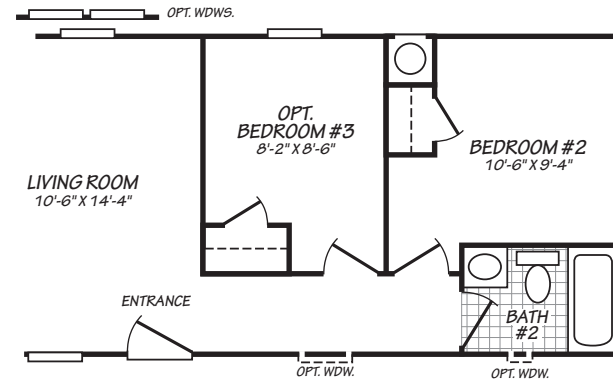

Hyder

Canyon Lake Series

FactorySelectHomes

2 Bedrooms, 2 Baths
Approx. 990 Sq. Ft.

Last Updated: 8-22-19

OPT. GLAMOUR BATH

• Flagstaff

FactorySelectHomes
© Mesa