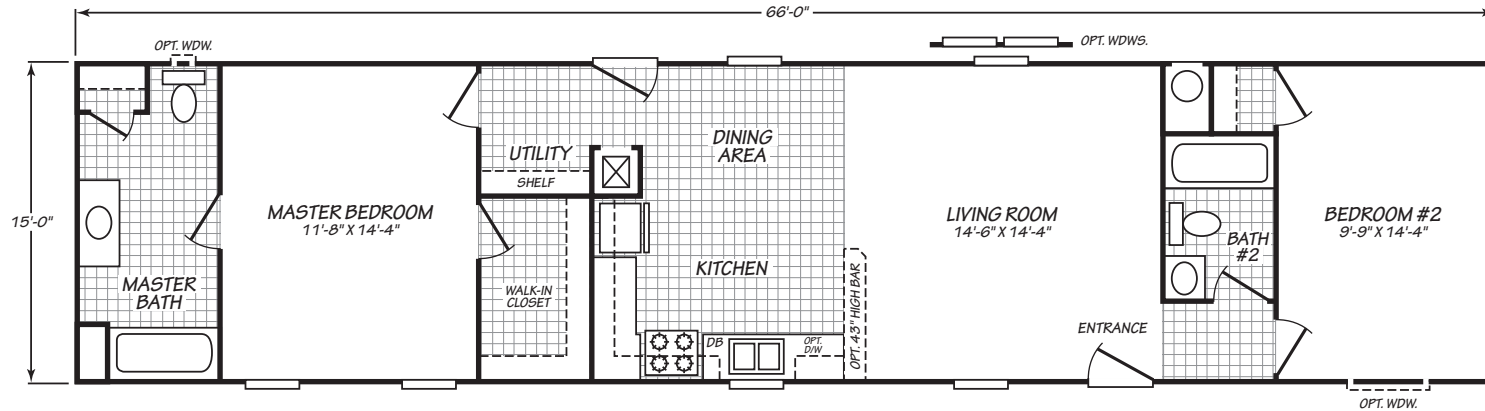

Hyder

Canyon Lake Series

FactorySelectHomes

2 Bedrooms, 2 Baths
Approx. 990 Sq. Ft.

Last Updated: 8-22-19

OPT. GLAMOUR BATH

• Flagstaff

FactorySelectHomes
© Mesa