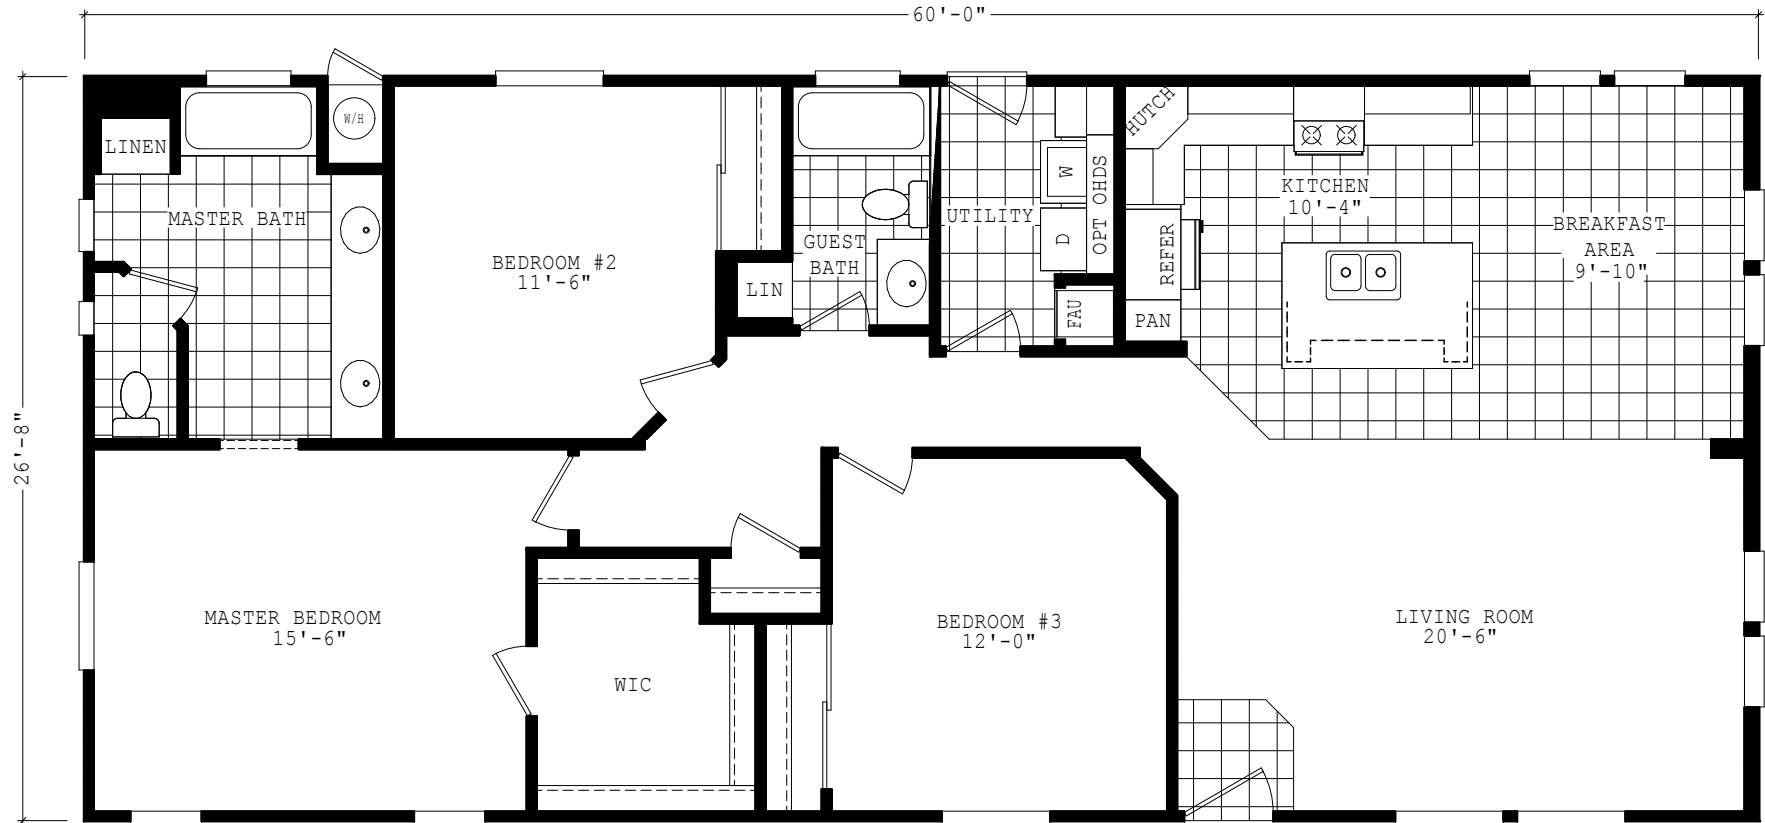

Jarlow

Sierra Value Series

1,600 SQ. FT. (Approximate) 3 Bedrooms, 2 Baths

Last Updated: 9-1-22

FACTORY SELECT HOMES

8610 E. Main Street
Mesa, AZ 85207

FactorySelectMobileHomes.com | 1-800-670-1464

IMPORTANT: Alta Cima Corp reserves the right to modify, cancel or substitute products or features of this event at any time without prior notice or obligation. Pictures and other promotional materials are representative and may depict or contain floor plans, square footages, elevations, options, upgrades, extra design features, decorations, floor coverings, specialty light fixtures, custom paint and wall coverings, window treatments, landscaping, sound and alarm systems, furnishings, appliances, and other designer/decorator features and amenities that are not included as part of the home and/or may not be available at all locations. Home, pricing and community information is subject to change, and homes to prior sale, at any time without notice or obligation. ©2020 Alta Cima Corp. All rights reserved.