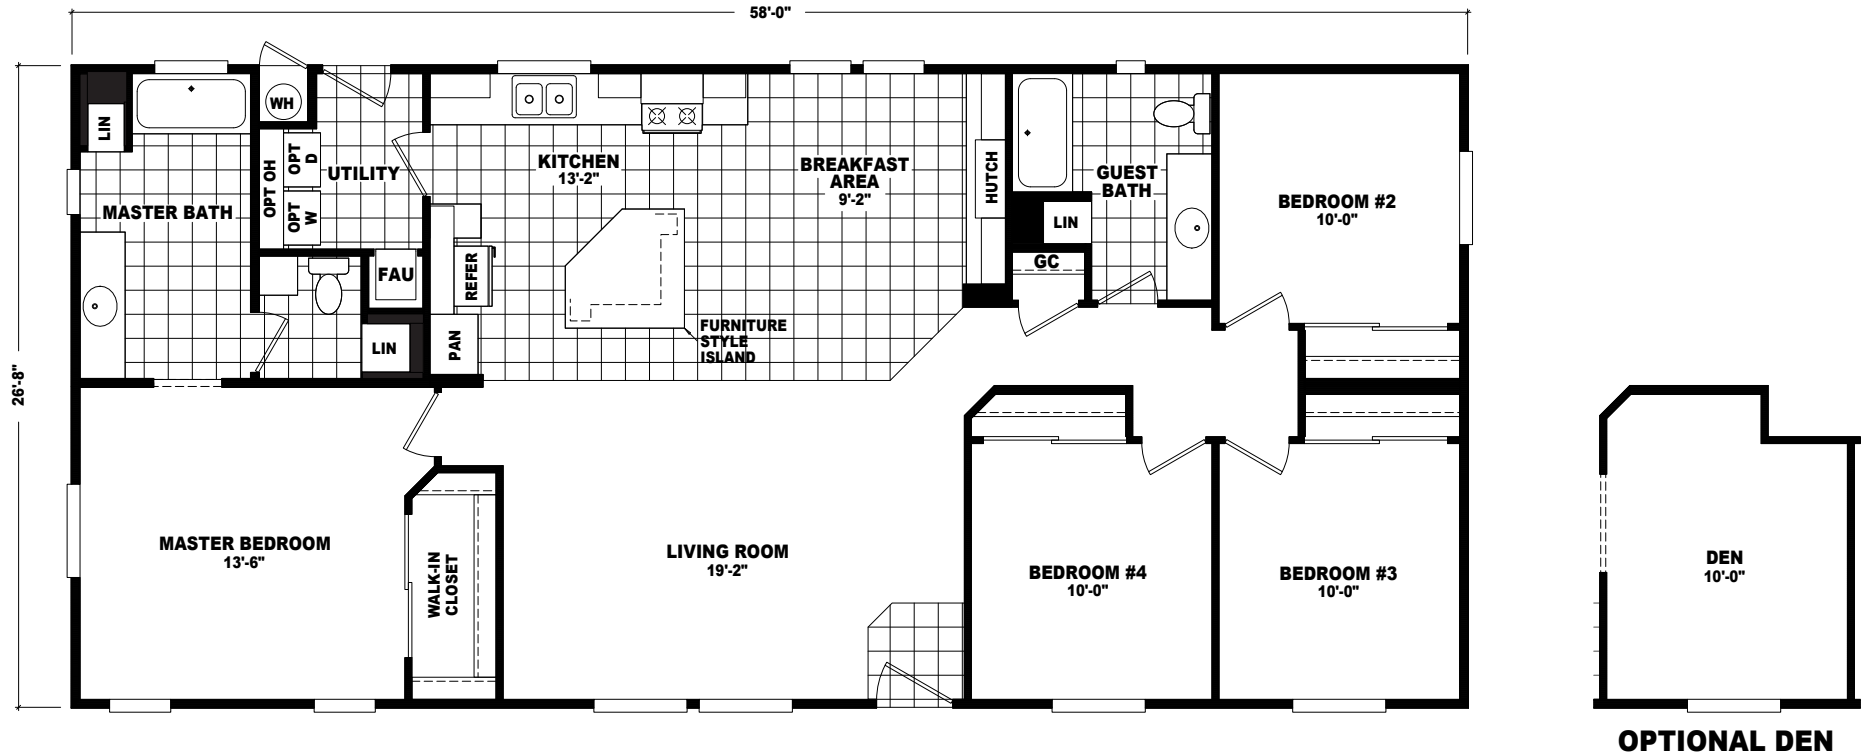

# Jasmine

Copper Villa Series 

# FactorySelectHomes

4 Bedroom, 2 Bath  
Approx. 1,546 Sq. Ft.

Last Updated: 1-13-17

**Factory Select Homes**  
8610 E. Main Street  
Mesa, Arizona 85207

I authorize Factory Select Homes to build my house, per this plan.