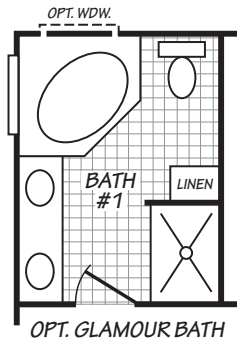

Jomax

Canyon Lake Series

1306 SQ. FT. (Approximate) 3 Bedrooms, 2 Baths

Last Updated: 10-11-24

FACTORY SELECT HOMES
8610 E. Main Street
Mesa, AZ 85207

FactorySelectMobileHomes.com | 1-800-670-1464

IMPORTANT: Alta Cima Corp reserves the right to modify, cancel or substitute products or features of this event at any time without prior notice or obligation. Pictures and other promotional materials are representative and may depict or contain floor plans, square footages, elevations, options, upgrades, extra design features, decorations, floor coverings, specialty light fixtures, custom paint and wall coverings, window treatments, landscaping, sound and alarm systems, furnishings, appliances, and other designer/decorator features and amenities that are not included as part of the home and/or may not be available at all locations. Home, pricing and community information is subject to change, and homes to prior sale, at any time without notice or obligation. ©2020 Alta Cima Corp. All rights reserved.