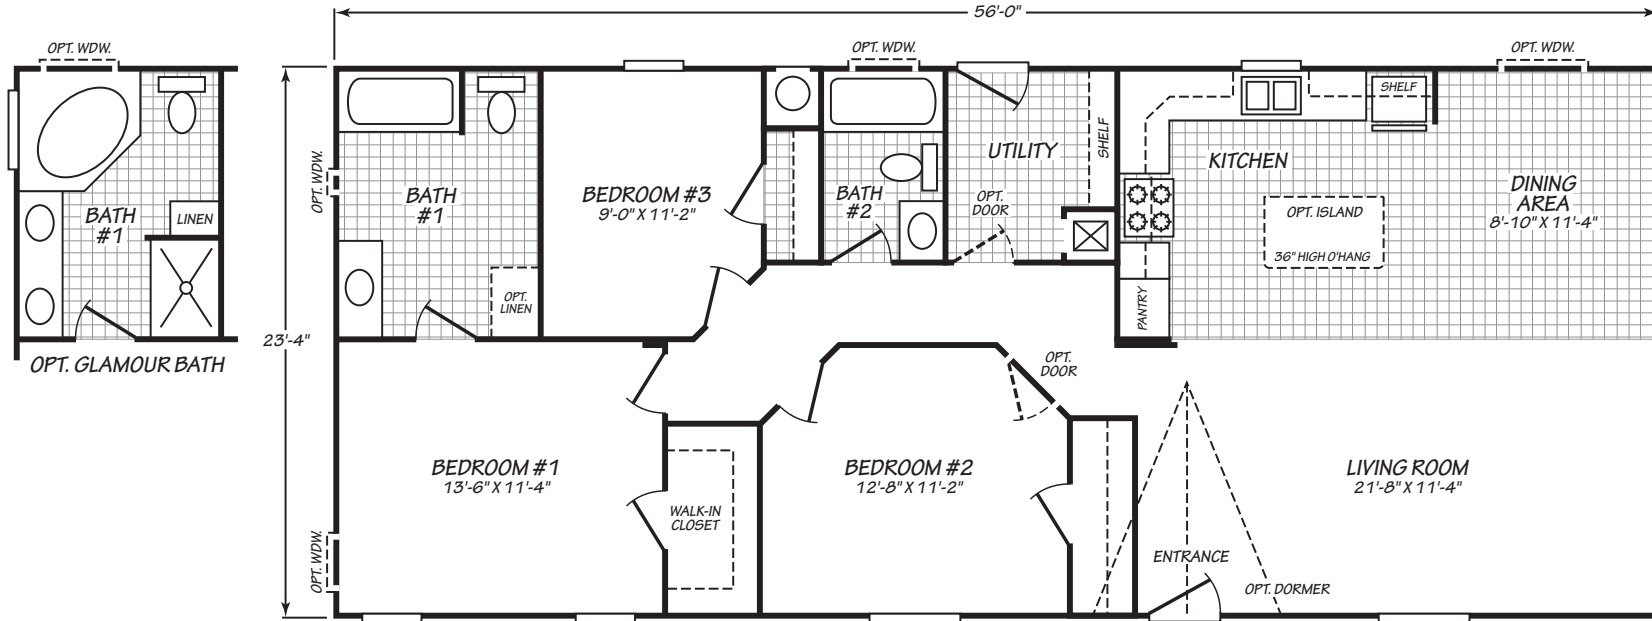

Jomax

Canyon Lake Series

1306 SQ. FT. (Approximate) 3 Bedrooms, 2 Baths

Last Updated: 10-11-24

FACTORY SELECT HOMES
8610 E. Main Street
Mesa, AZ 85207

FactorySelectMobileHomes.com | 1-800-670-1464

IMPORTANT: Alta Cima Corp reserves the right to modify, cancel or substitute products or features of this event at any time without prior notice or obligation. Pictures and other promotional materials are representative and may depict or contain floor plans, square footages, elevations, options, upgrades, extra design features, decorations, floor coverings, specialty light fixtures, custom paint and wall coverings, window treatments, landscaping, sound and alarm systems, furnishings, appliances, and other designer/decorator features and amenities that are not included as part of the home and/or may not be available at all locations. Home, pricing and community information is subject to change, and homes to prior sale, at any time without notice or obligation. ©2020 Alta Cima Corp. All rights reserved.