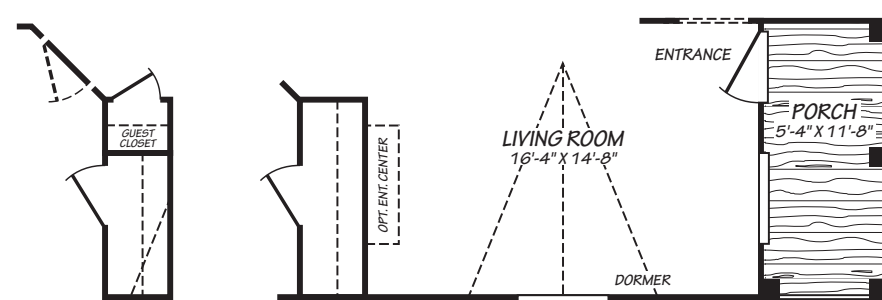

Jomax

Canyon Lake Series

1306 SQ. FT. (Approximate) 3 Bedrooms, 2 Baths

Last Updated: 10-11-24

FACTORY SELECT HOMES
8610 E. Main Street
Mesa, AZ 85207

FactorySelectMobileHomes.com | 1-800-670-1464

IMPORTANT: Alta Cima Corp reserves the right to modify, cancel or substitute products or features of this event at any time without prior notice or obligation. Pictures and other promotional materials are representative and may depict or contain floor plans, square footages, elevations, options, upgrades, extra design features, decorations, floor coverings, specialty light fixtures, custom paint and wall coverings, window treatments, landscaping, sound and alarm systems, furnishings, appliances, and other designer/decorator features and amenities that are not included as part of the home and/or may not be available at all locations. Home, pricing and community information is subject to change, and homes to prior sale, at any time without notice or obligation. ©2020 Alta Cima Corp. All rights reserved.