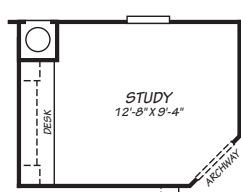

Kaibito

Vogue II Series

Factory Select Homes

3 Bedrooms, 2 Baths
Approx. 1,510 Sq. Ft.

Last Updated: 8-16-19

OPTIONAL PORCH WITH RIGHT SIDE ENTRY

OPTIONAL PORCH WITH RECESSED ENTRY

OPTIONAL PORCH WITH LEFT SIDE ENTRY