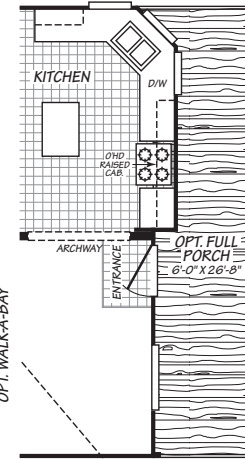

Kaibito

Vogue II Series

Factory Select Homes

3 Bedrooms, 2 Baths
Approx. 1,510 Sq. Ft.

Last Updated: 8-16-19

OPTIONAL PORCH WITH RIGHT SIDE ENTRY

OPTIONAL PORCH WITH RECESSED ENTRY

OPTIONAL PORCH WITH LEFT SIDE ENTRY

OPTIONAL STUDY

OPTIONAL FOUR BEDROOMS

• Flagstaff

Factory Select Homes
Mesa

Factory Select Homes
8610 E. Main Street
Mesa, Arizona 85207

I authorize Factory Select Homes to build my house, per this plan.

X _____
Customer Signature/Date