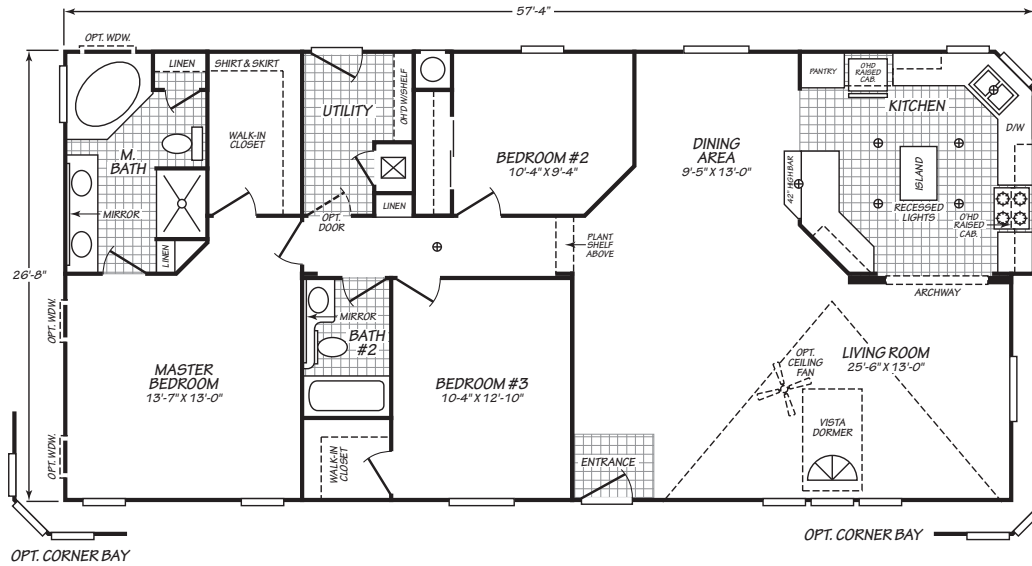

Kaibito

Vogue II Series

Factory Select Homes

3 Bedrooms, 2 Baths
Approx. 1,510 Sq. Ft.

Last Updated: 8-16-19

OPTIONAL PORCH WITH RIGHT SIDE ENTRY

OPTIONAL PORCH WITH RECESSED ENTRY

OPTIONAL PORCH WITH LEFT SIDE ENTRY

OPTIONAL STUDY

OPTIONAL FOUR BEDROOMS

• Flagstaff

Factory Select Homes
Mesa

Factory Select Homes
8610 E. Main Street
Mesa, Arizona 85207

I authorize Factory Select Homes to build my house, per this plan.

X _____
Customer Signature/Date