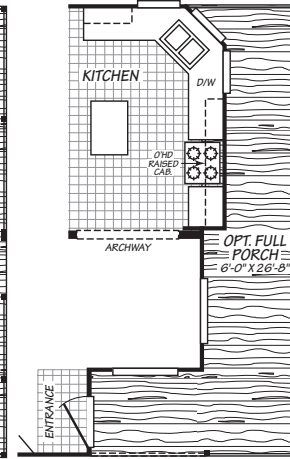

Kaibito

Vogue II Series

Factory Select Homes

3 Bedrooms, 2 Baths
Approx. 1,510 Sq. Ft.

Last Updated: 8-16-19

OPTIONAL PORCH WITH RIGHT SIDE ENTRY

OPTIONAL PORCH WITH RECESSED ENTRY

OPTIONAL PORCH WITH LEFT SIDE ENTRY

OPTIONAL STUDY

OPTIONAL FOUR BEDROOMS

• Flagstaff

Factory Select Homes
Mesa

Factory Select Homes
8610 E. Main Street
Mesa, Arizona 85207

I authorize Factory Select Homes to build my house, per this plan.

X _____
Customer Signature/Date