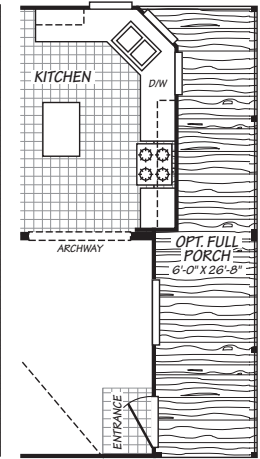

Kaibito

Vogue II Series

Factory Select Homes

3 Bedrooms, 2 Baths
Approx. 1,510 Sq. Ft.

Last Updated: 8-16-19

OPTIONAL PORCH WITH RIGHT SIDE ENTRY

OPTIONAL PORCH WITH RECESSED ENTRY

OPTIONAL PORCH WITH LEFT SIDE ENTRY

OPTIONAL STUDY

OPTIONAL FOUR BEDROOMS

• Flagstaff

Factory Select Homes
Mesa

Factory Select Homes
8610 E. Main Street
Mesa, Arizona 85207

I authorize Factory Select Homes to build my house, per this plan.

X _____
Customer Signature/Date