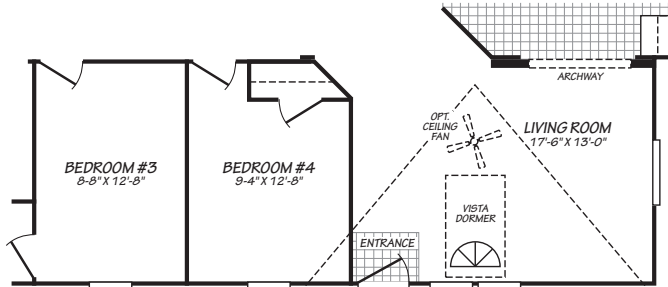

Kaibito

Vogue II Series

Factory Select Homes

3 Bedrooms, 2 Baths
Approx. 1,510 Sq. Ft.

Last Updated: 8-16-19

OPTIONAL PORCH WITH RIGHT SIDE ENTRY

OPTIONAL PORCH WITH RECESSED ENTRY

OPTIONAL PORCH WITH LEFT SIDE ENTRY

OPTIONAL STUDY

OPTIONAL FOUR BEDROOMS

• Flagstaff

Factory Select Homes
Mesa

Factory Select Homes
8610 E. Main Street
Mesa, Arizona 85207

I authorize Factory Select Homes to build my house, per this plan.

X _____
Customer Signature/Date