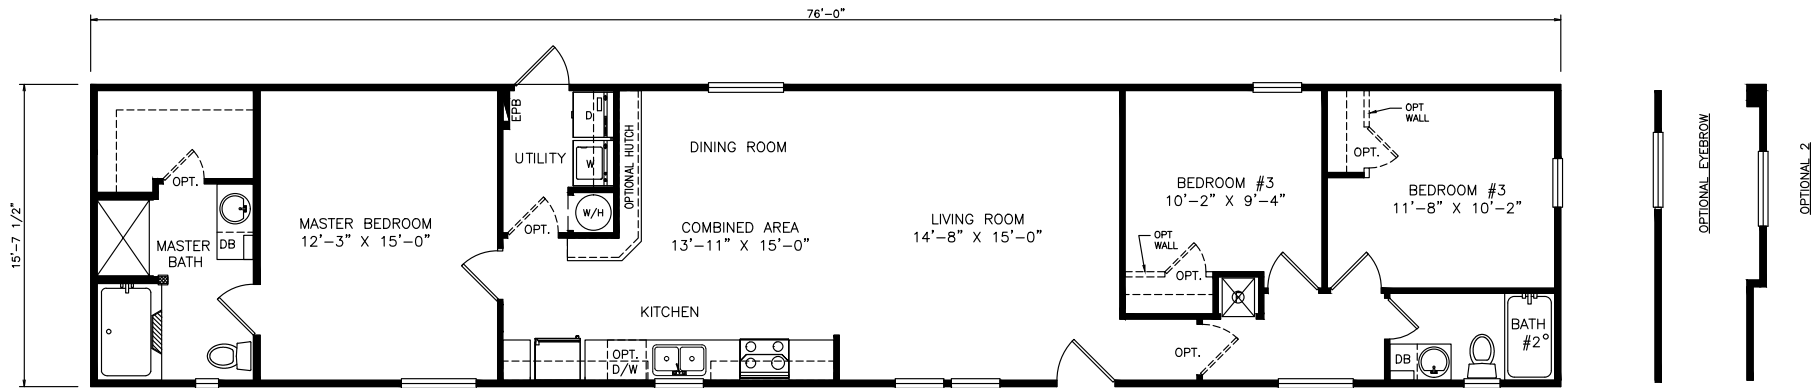

Kassel

Select Series - Single Section Series

1,193 SQ. FT. (Approximate) 3 Bedrooms, 2 Baths

Last Updated: 12-7-21

FACTORY SELECT HOMES
8610 E. Main Street
Mesa, AZ 85207

FactorySelectMobileHomes.com | 1-800-670-1464