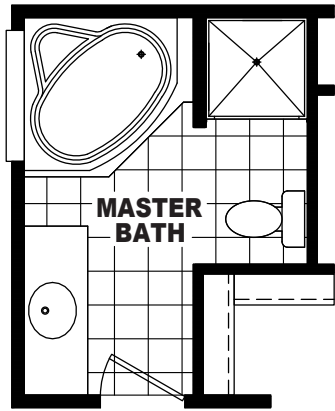

## FactorySelectHomes

3 Bedroom, 2 Bath  
Approx. 946 Sq. Ft.

Last Updated: 1-13-17

OPT FLASH BATH

• Flagstaff

FactorySelectHomes  
○ Mesa

**Factory Select Homes**  
8610 E. Main Street  
Mesa, Arizona 85207