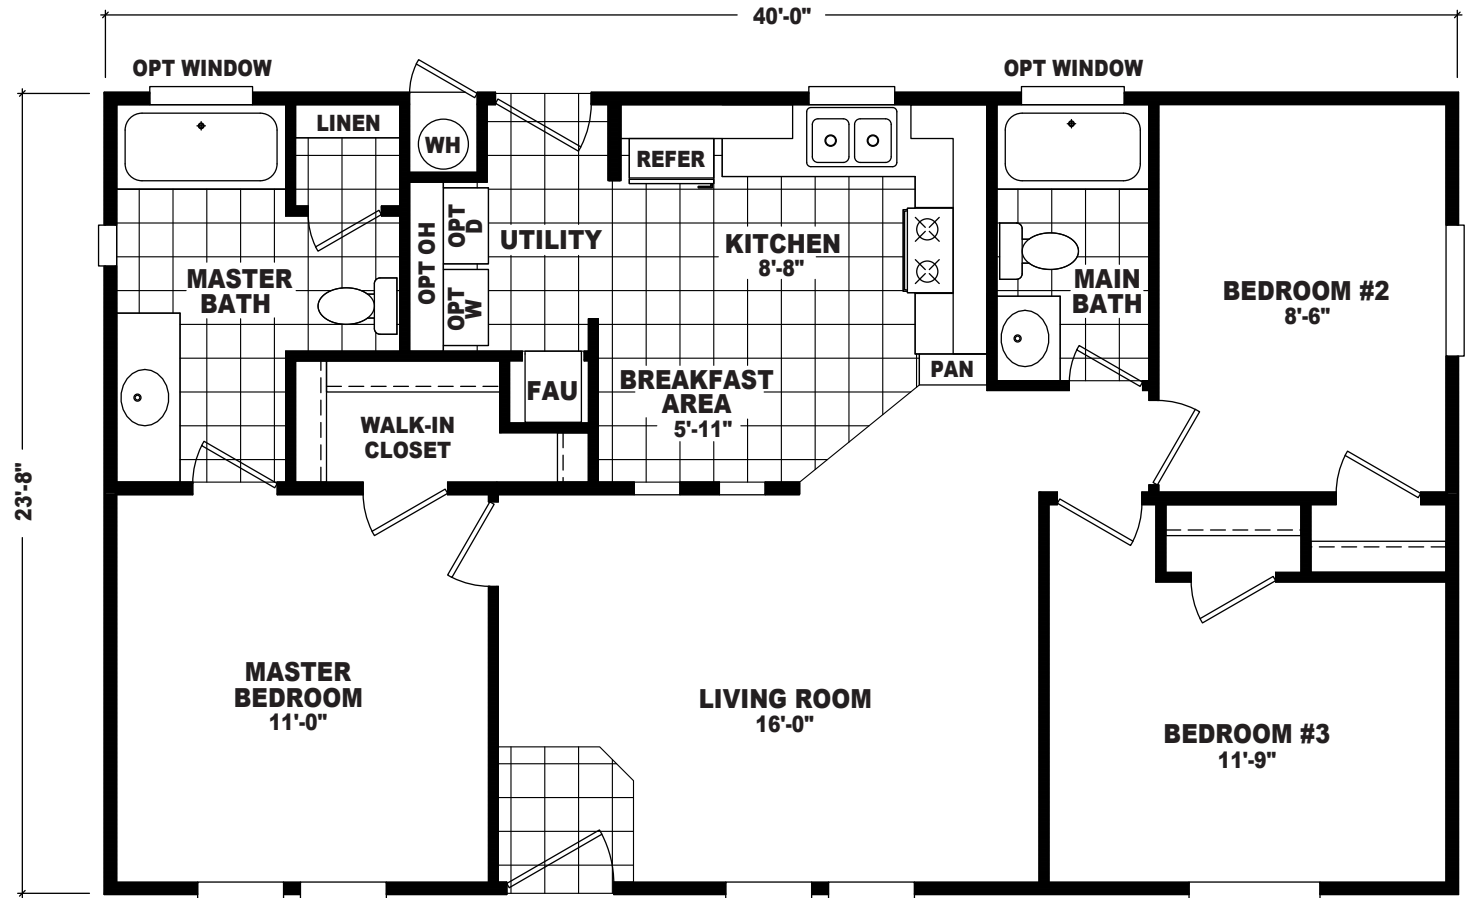

## FactorySelectHomes

3 Bedroom, 2 Bath  
Approx. 946 Sq. Ft.

Last Updated: 1-13-17

OPT FLASH BATH

• Flagstaff

FactorySelectHomes  
○ Mesa

**Factory Select Homes**  
8610 E. Main Street  
Mesa, Arizona 85207