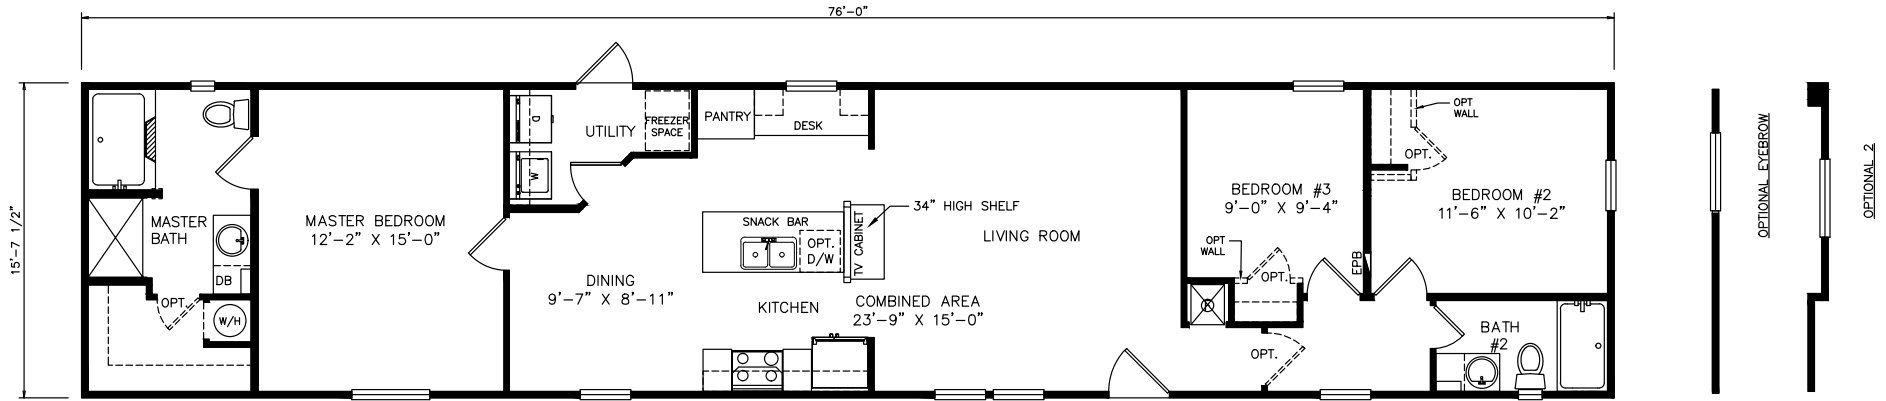

Keiland

Heritage Series - Single Section Series

1,193 SQ. FT. (Approximate) 3 Bedrooms, 2 Baths

Last Updated: 12-6-21

FACTORY SELECT HOMES
8610 E. Main Street
Mesa, AZ 85207

FactorySelectMobileHomes.com | 1-800-670-1464