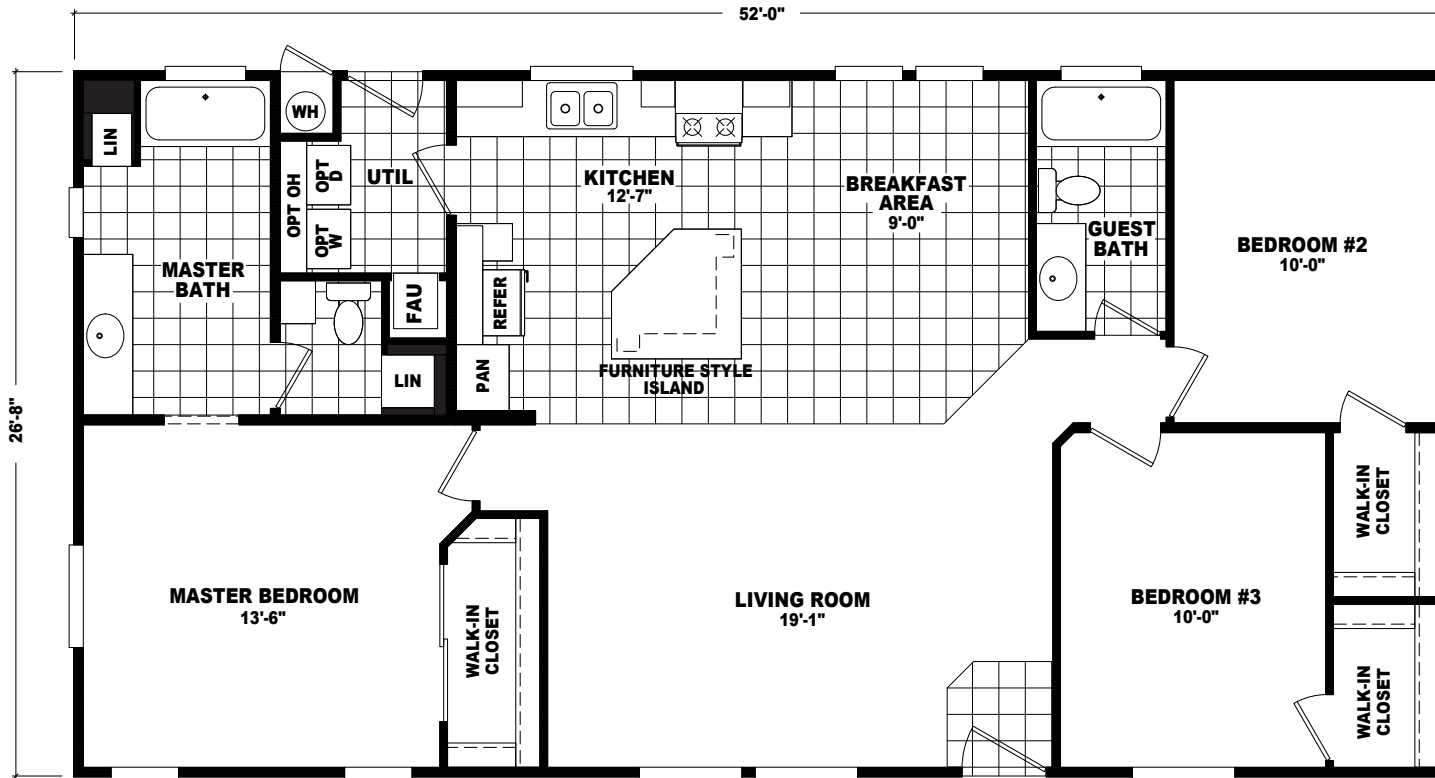

# FactorySelectHomes

3 Bedroom, 2 Bath  
Approx. 1,386 Sq. Ft.

Last Updated: 7-30-18

• Flagstaff

  
 ○ Mesa

**Factory Select Homes**  
 8610 E. Main Street  
 Mesa, Arizona 85207

I authorize Factory Select Homes to build my house, per this plan.