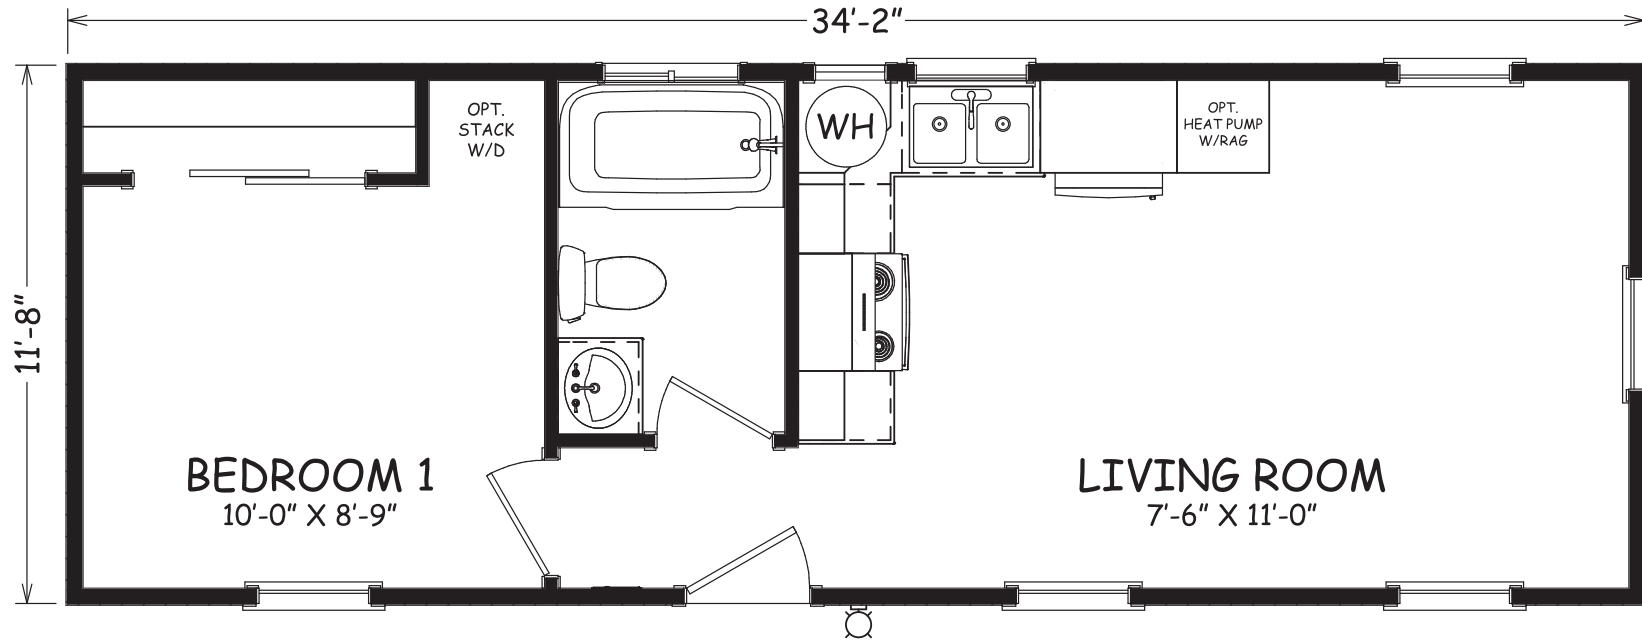

# Kettman

Casita Series

399 SQ. FT. (Approximate) 1 Bedroom, 1 Bath

Last Updated: 9-1-23