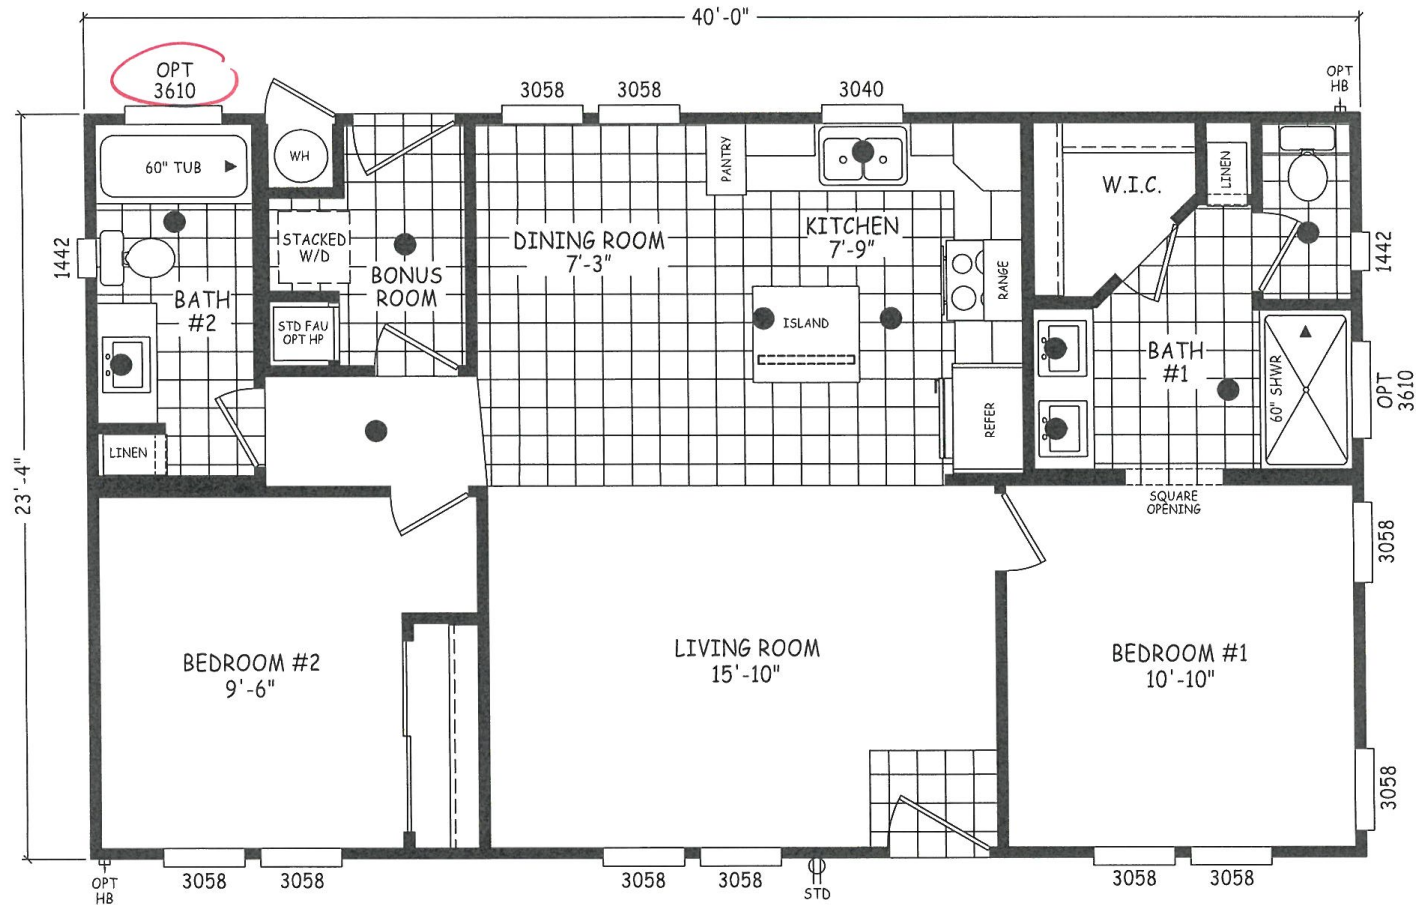

# Kinnison

Edge Series

930 SQ. FT. (Approximate) 2 Bedroom, 2 Bath

Last Updated: 2-10-25

**FACTORY SELECT HOMES**  
8610 E. Main Street  
Mesa, AZ 85207

**FactorySelectMobileHomes.com | 1-800-670-1464**

**IMPORTANT:** Alta Cima Corp reserves the right to modify, cancel or substitute products or features of this event at any time without prior notice or obligation. Pictures and other promotional materials are representative and may depict or contain floor plans, square footages, elevations, options, upgrades, extra design features, decorations, floor coverings, specialty light fixtures, custom paint and wall coverings, window treatments, landscaping, sound and alarm systems, furnishings, appliances, and other designer/decorator features and amenities that are not included as part of the home and/or may not be available at all locations. Home, pricing and community information is subject to change, and homes to prior sale, at any time without notice or obligation. ©2020 Alta Cima Corp. All rights reserved.