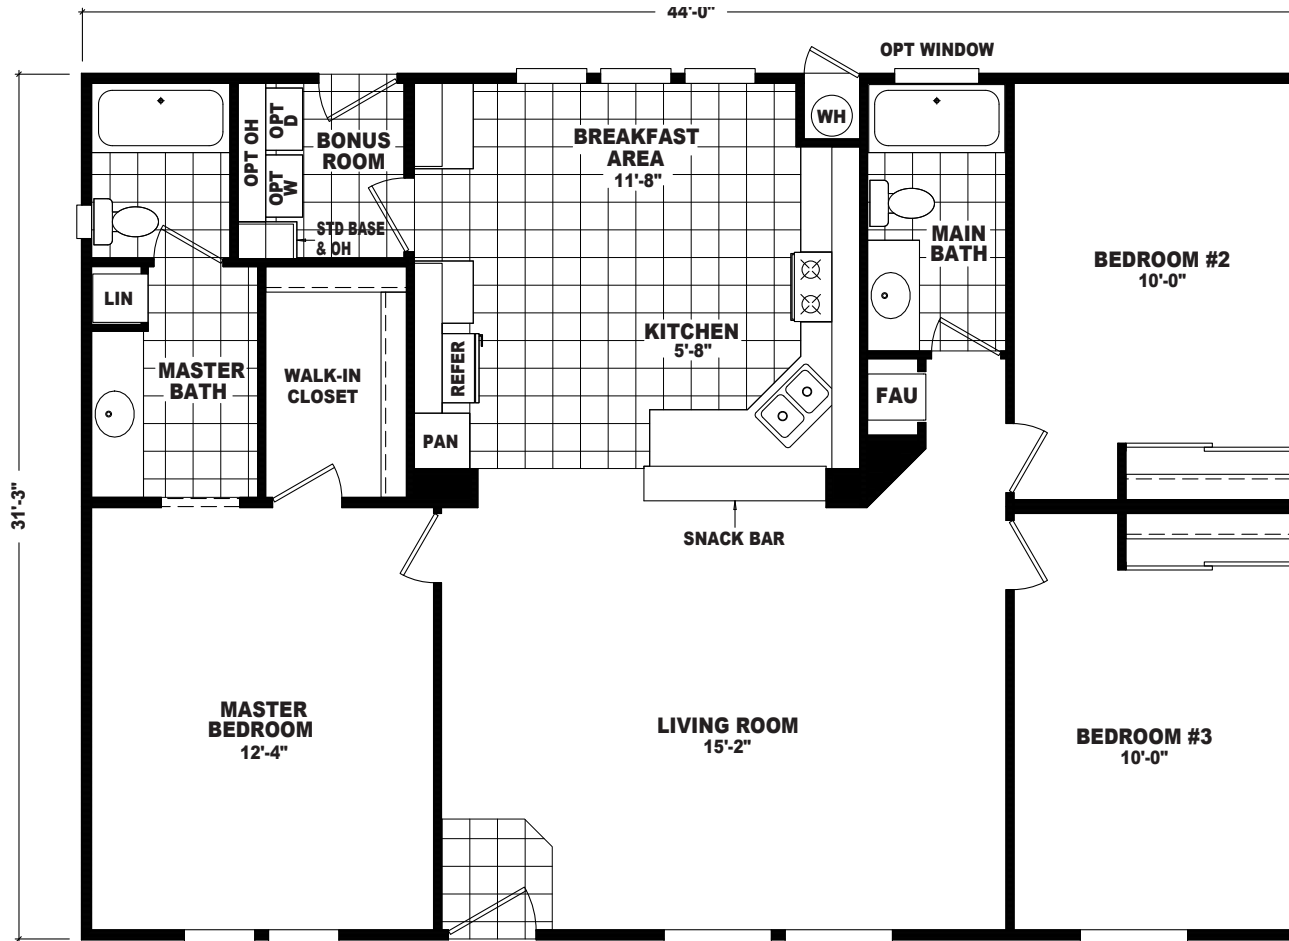

Laguna

Copper Villa Series 

FactorySelectHomes

3 Bedroom, 2 Bath
Approx. 1,375 Sq. Ft.

Last Updated: 1-13-17

• Flagstaff

Mesa

Factory Select Homes
8610 E. Main Street
Mesa, Arizona 85207