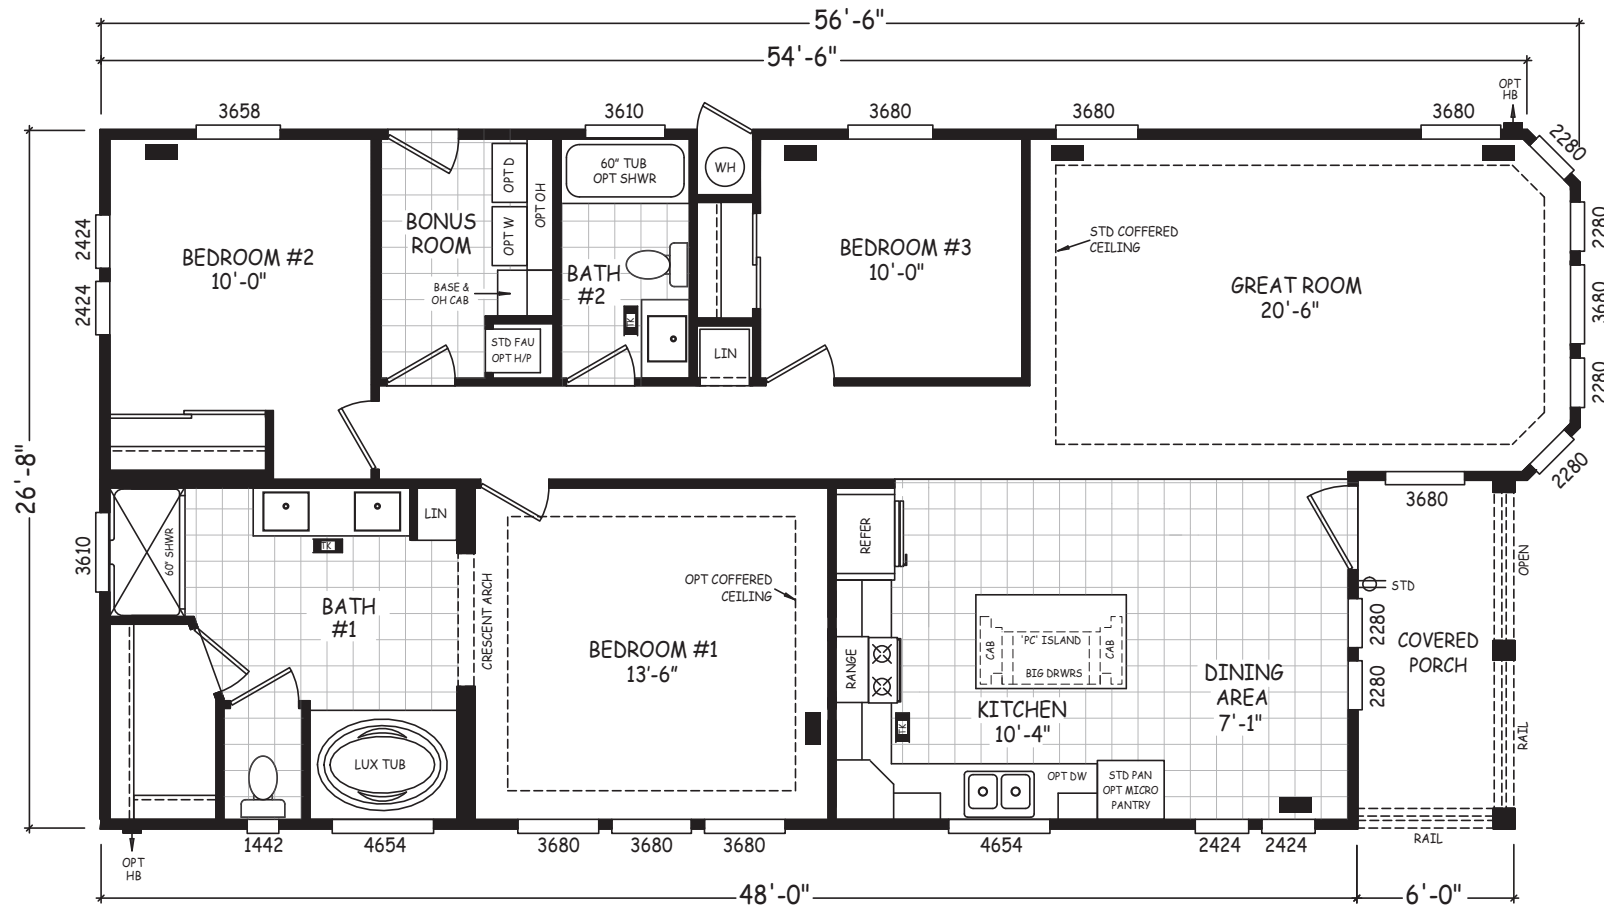

# Lancer

Pacifica Series

1,470 SQ. FT. (Approximate) 3 Bedroom, 2 Bath

Last Updated: 8-22-22

**FACTORY SELECT HOMES**

8610 E. Main Street  
Mesa, AZ 85207

**FactorySelectMobileHomes.com | 1-800-670-1464**

**IMPORTANT:** Alta Cima Corp reserves the right to modify, cancel or substitute products or features of this event at any time without prior notice or obligation. Pictures and other promotional materials are representative and may depict or contain floor plans, square footages, elevations, options, upgrades, extra design features, decorations, floor coverings, specialty light fixtures, custom paint and wall coverings, window treatments, landscaping, sound and alarm systems, furnishings, appliances, and other designer/decorator features and amenities that are not included as part of the home and/or may not be available at all locations. Home, pricing and community information is subject to change, and homes to prior sale, at any time without notice or obligation. ©2020 Alta Cima Corp. All rights reserved.