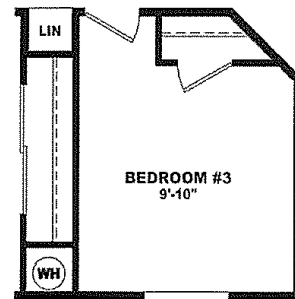

Landale

Value Porch Home Series

1,546 SQ. FT. (Approximate) 2 Bedrooms, 2 Baths

Last Updated: 1-4-2022

OPT 3rd BEDROOM

FACTORY SELECT HOMES
8610 E. Main Street
Mesa, AZ 85207

FactorySelectMobileHomes.com | 1-800-670-1464