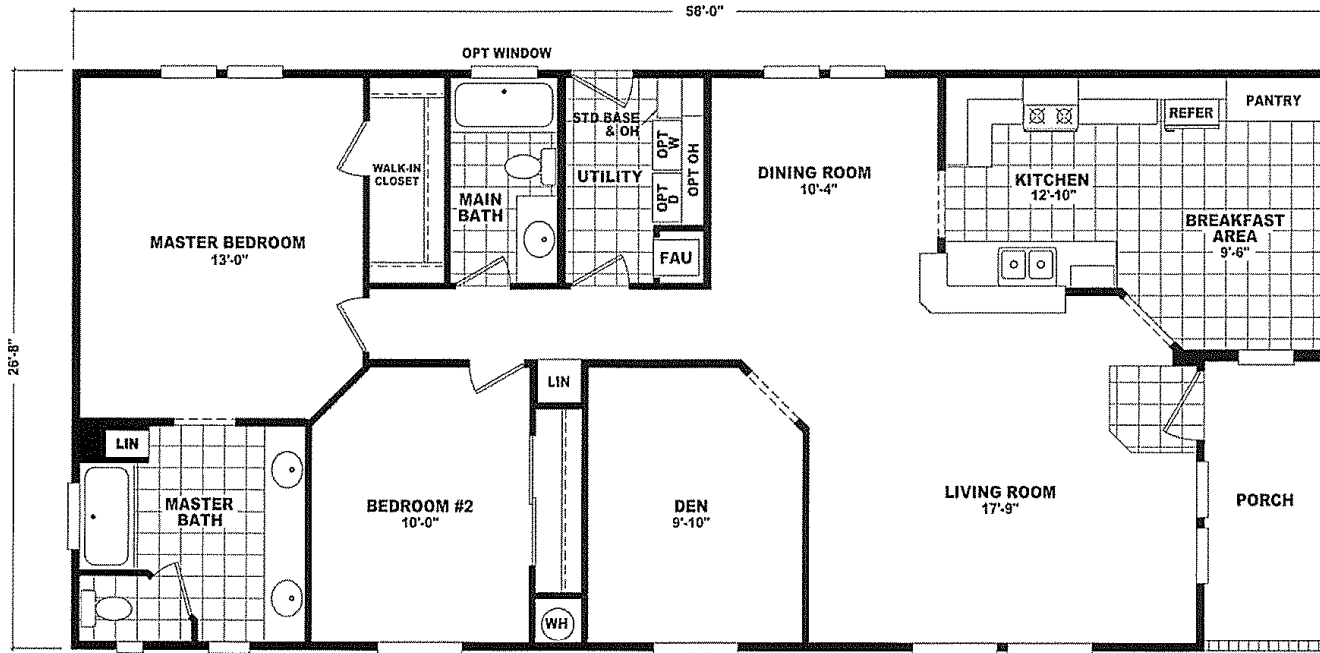

Landale

Value Porch Home Series

1,546 SQ. FT. (Approximate) 2 Bedrooms, 2 Baths

Last Updated: 1-4-2022

OPT 3rd BEDROOM

FACTORY SELECT HOMES
8610 E. Main Street
Mesa, AZ 85207

FactorySelectMobileHomes.com | 1-800-670-1464