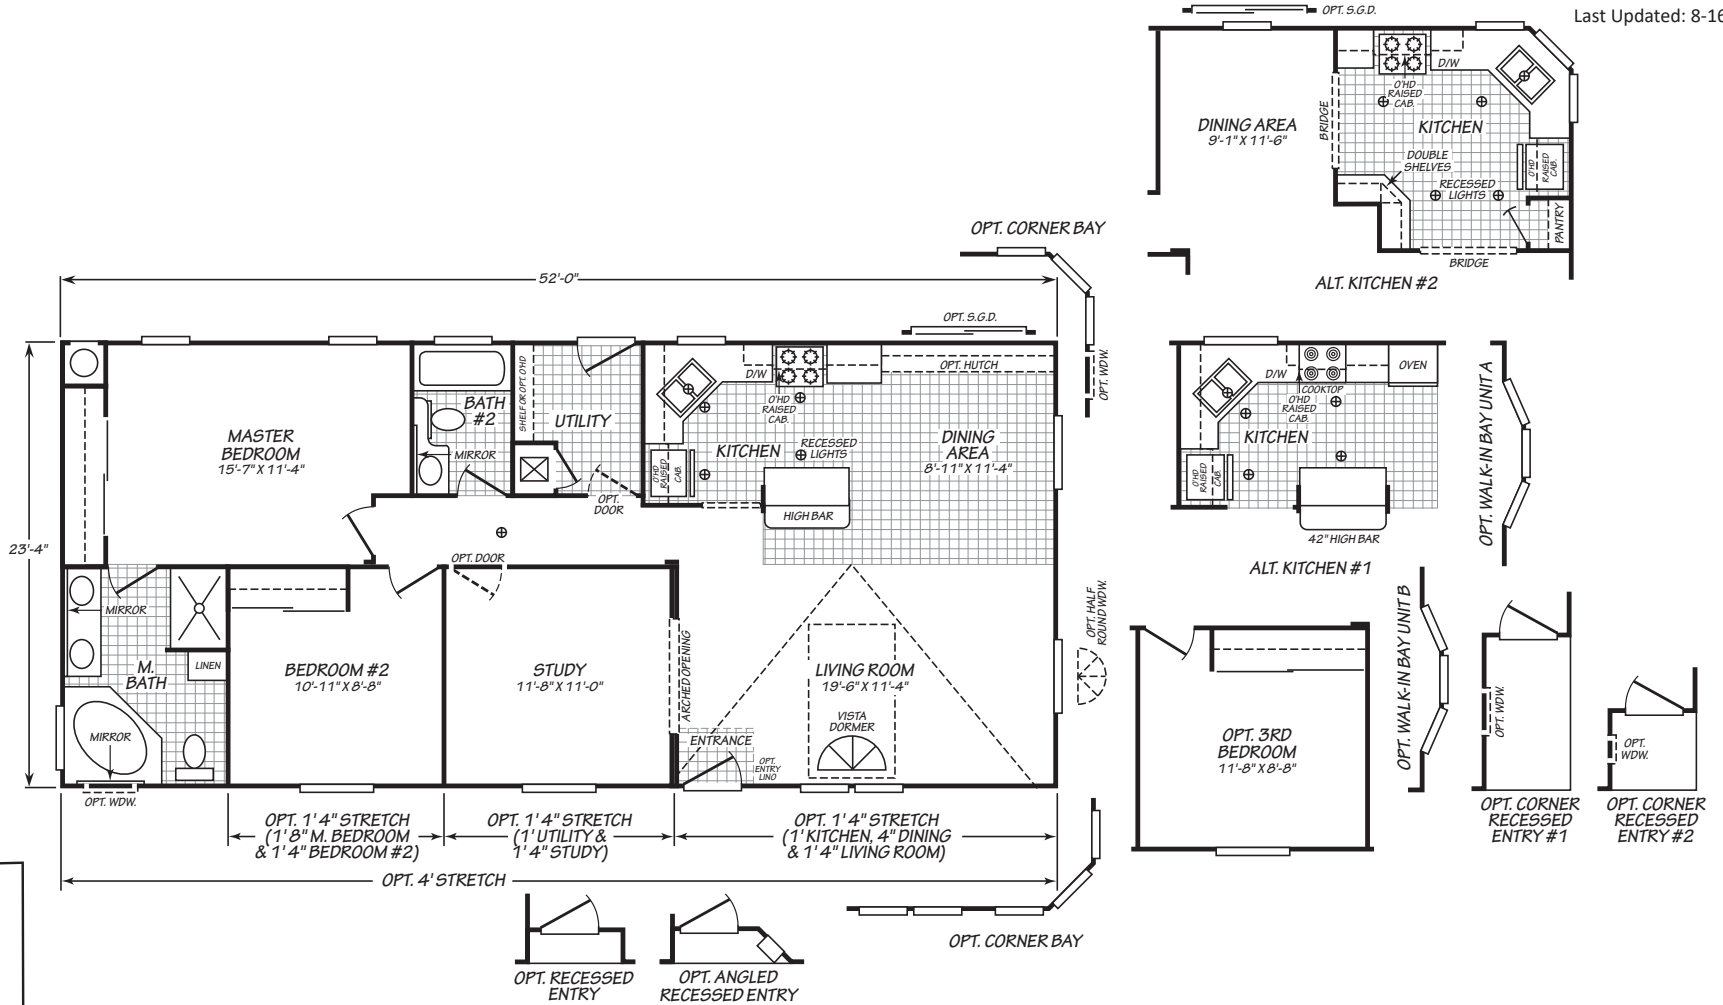

Lechee

Vogue II Series

FactorySelectHomes

2 Bedrooms, 2 Baths
Approx. 1,213 Sq. Ft.

Last Updated: 8-16-19

• Flagstaff

FactorySelectHomes
© Mesa

Factory Select Homes
8610 E. Main Street
Mesa, Arizona 85207