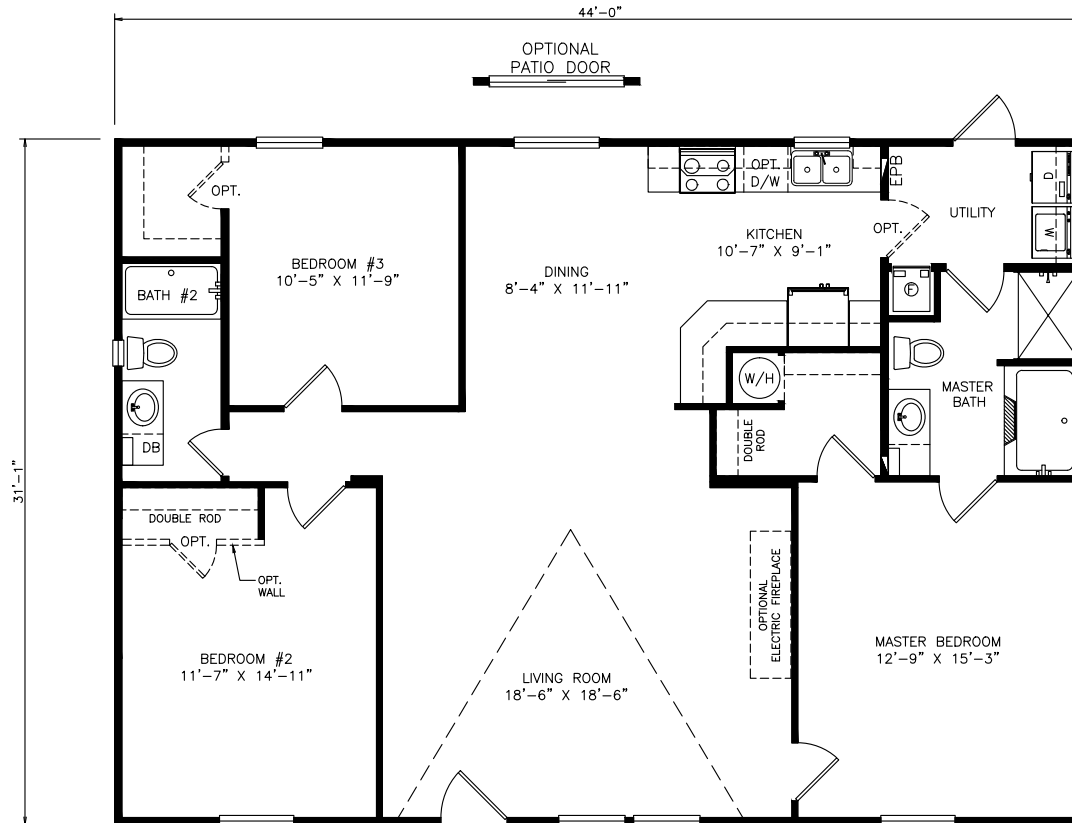

# Lepido

Heritage Series - Multi Section Series

1,372 SQ. FT. (Approximate) 3 Bedrooms, 2 Baths

Last Updated: 12-2-21

**FACTORY SELECT HOMES**  
8610 E. Main Street  
Mesa, AZ 85207

**FactorySelectMobileHomes.com | 1-800-670-1464**