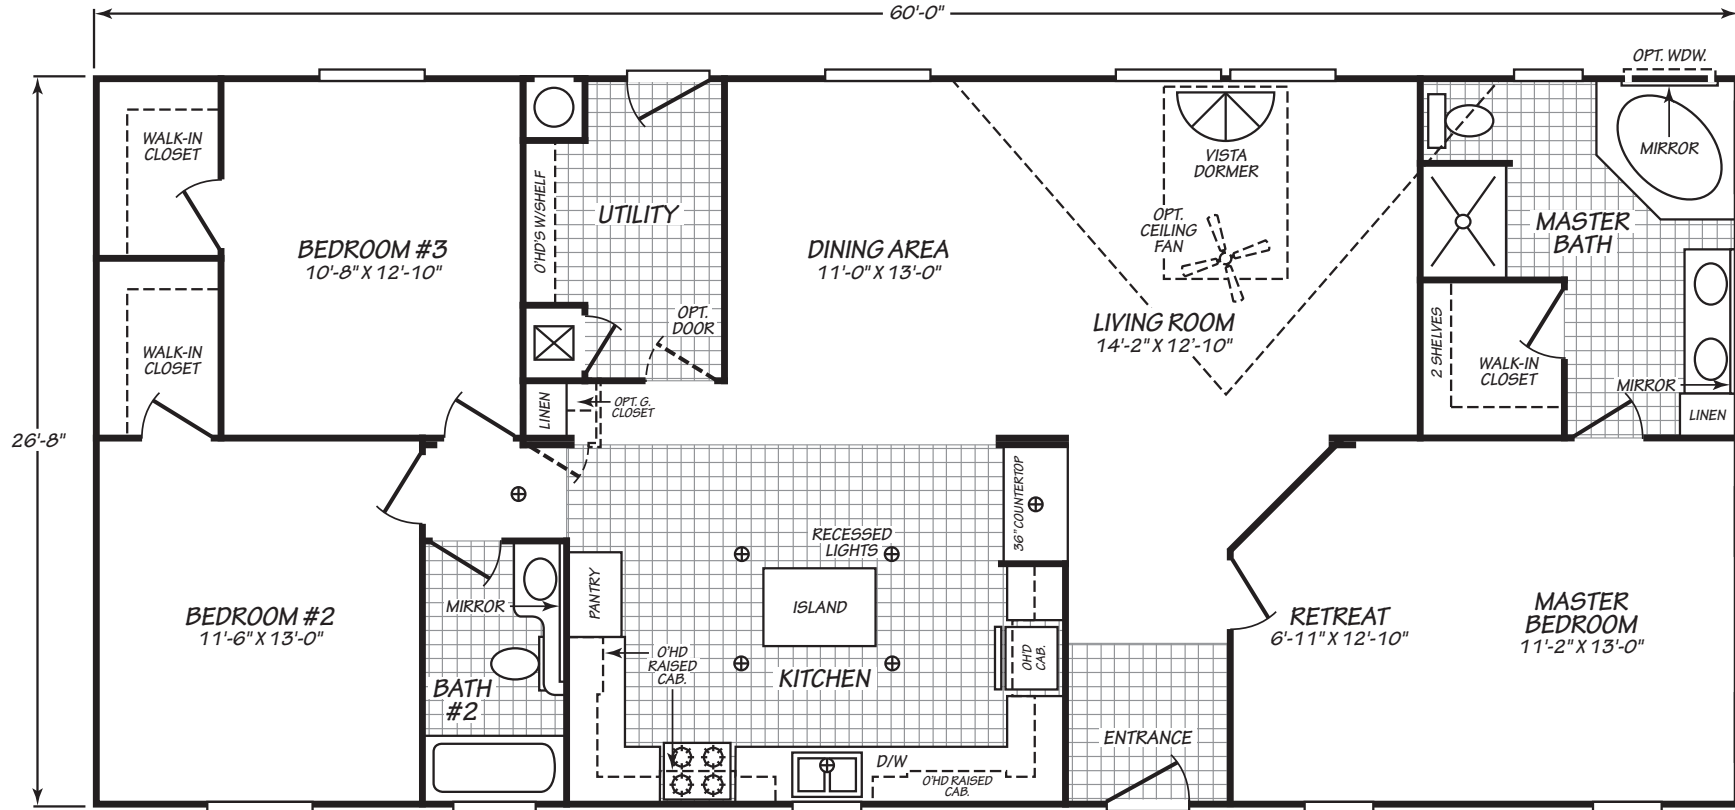

Luzena

Vogue II Series

Factory Select Homes

3 Bedrooms, 2 Baths
Approx. 1,599 Sq. Ft.

Last Updated: 8-16-19

• Flagstaff

Factory Select Homes
Mesa

Factory Select Homes
8610 E. Main Street
Mesa, Arizona 85207