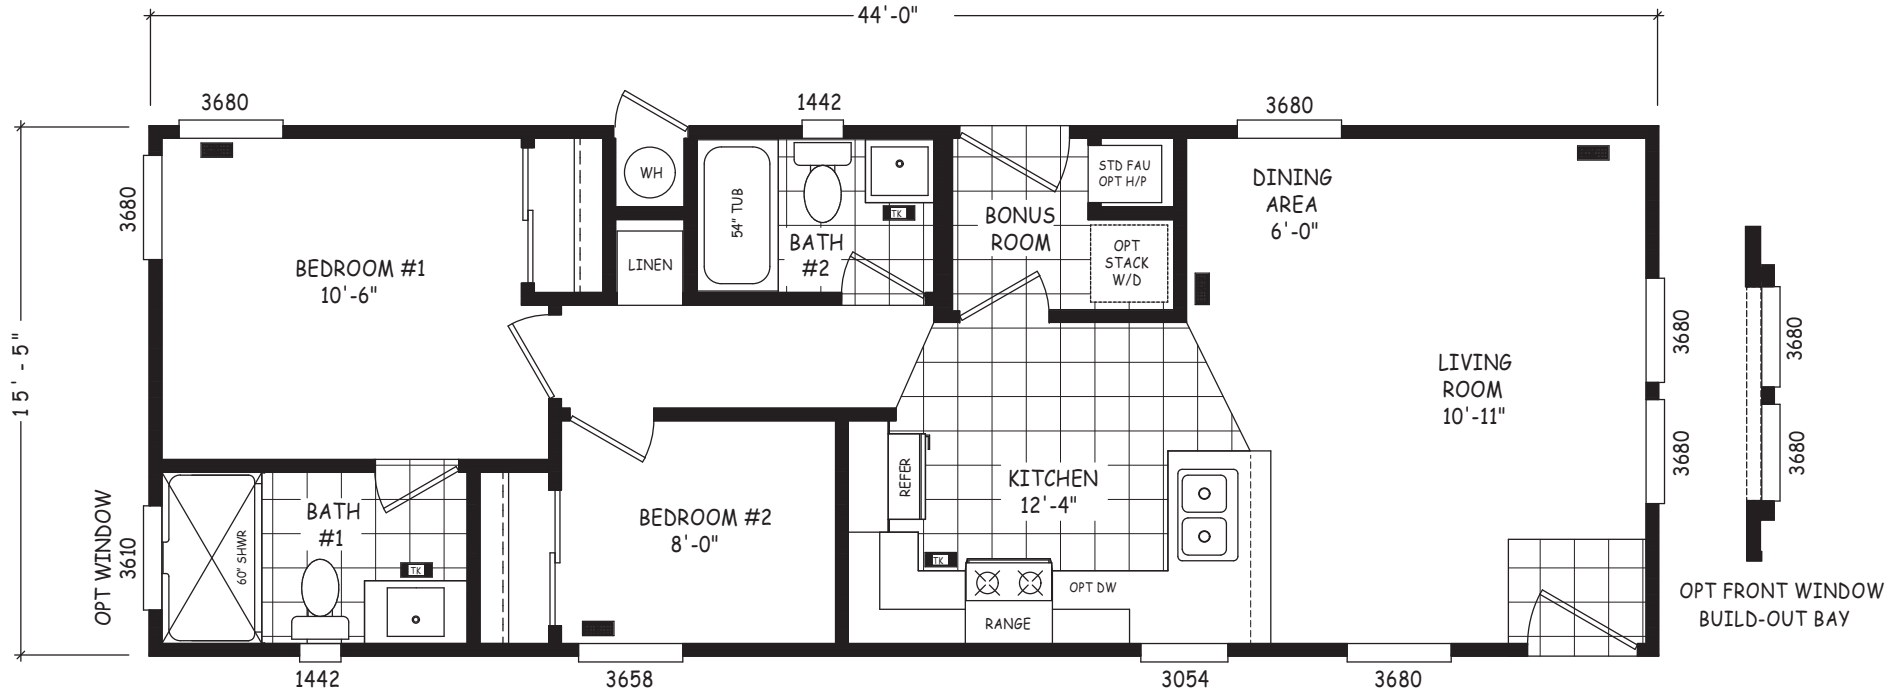

Mackey

Encore Single Wide Series

678 SQ. FT. (Approximate) 2 Bedroom, 2 Bath

Last Updated: 12-8-22

FACTORY SELECT HOMES
8610 E. Main Street
Mesa, AZ 85207

FactorySelectMobileHomes.com | 1-800-670-1464

IMPORTANT: Alta Cima Corp reserves the right to modify, cancel or substitute products or features of this event at any time without prior notice or obligation. Pictures and other promotional materials are representative and may depict or contain floor plans, square footages, elevations, options, upgrades, extra design features, decorations, floor coverings, specialty light fixtures, custom paint and wall coverings, window treatments, landscaping, sound and alarm systems, furnishings, appliances, and other designer/decorator features and amenities that are not included as part of the home and/or may not be available at all locations. Home, pricing and community information is subject to change, and homes to prior sale, at any time without notice or obligation. ©2020 Alta Cima Corp. All rights reserved.