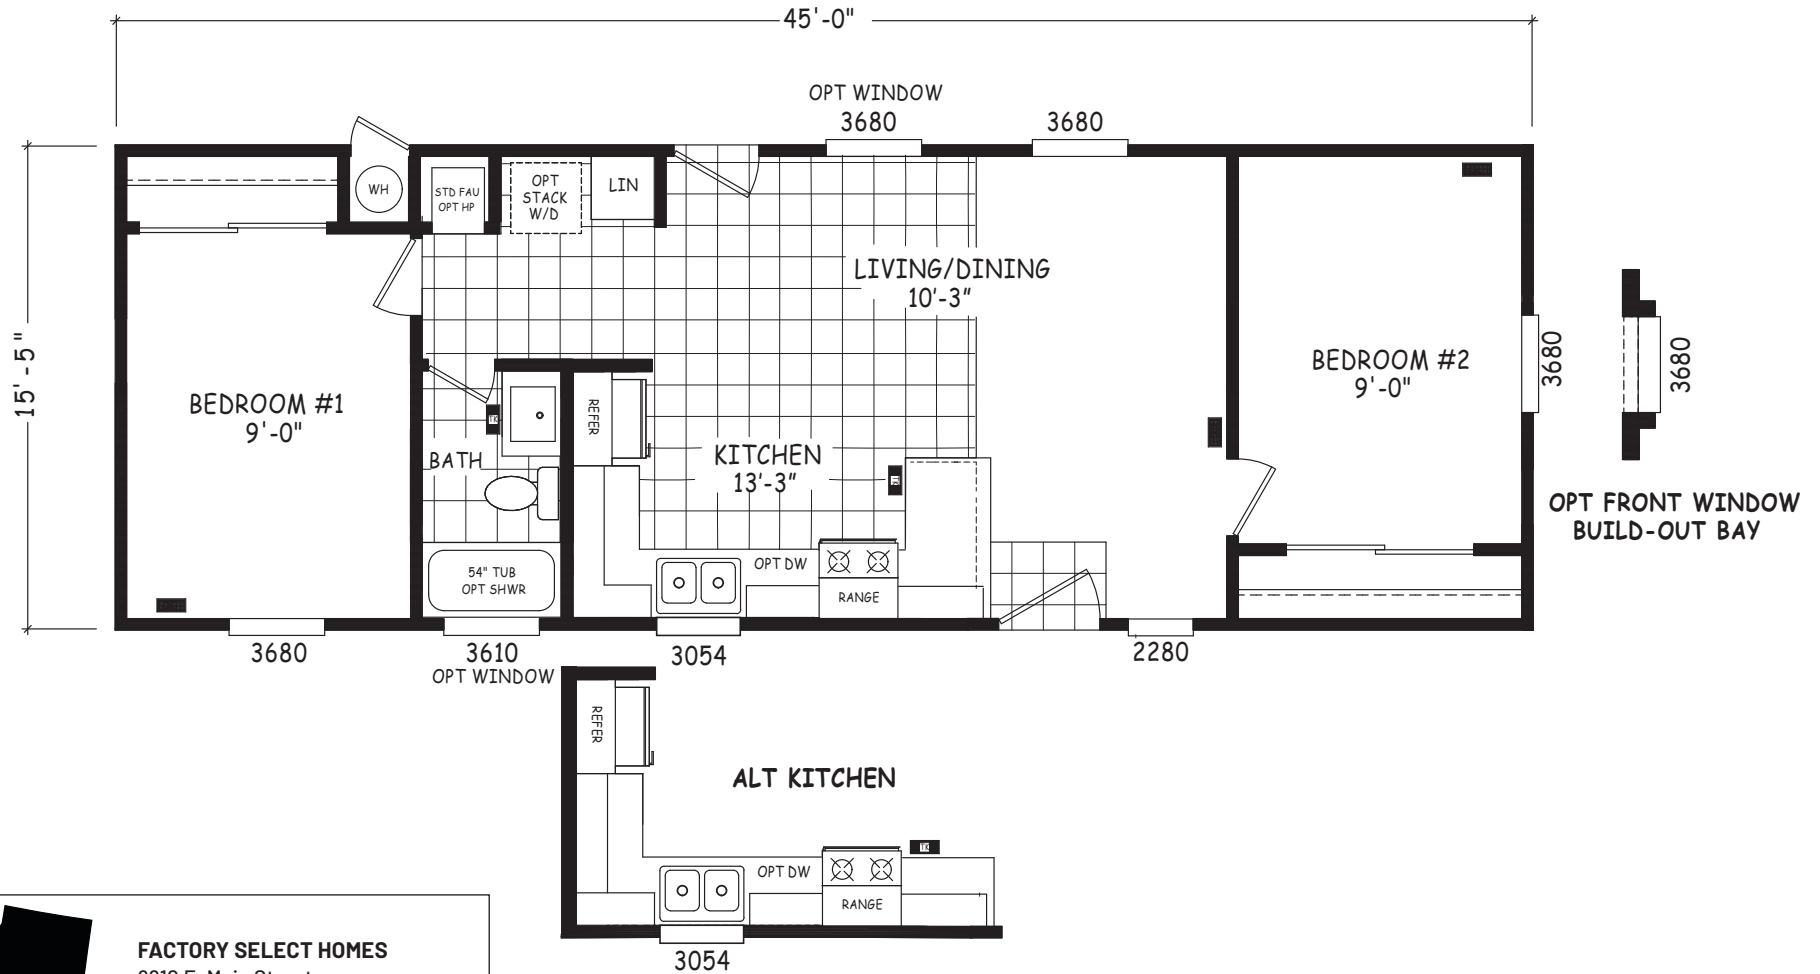

# Mardon

Encore Single Wide Series

694 SQ. FT. (Approximate) 2 Bedroom, 1 Bath

Last Updated: 12-8-22

**FACTORY SELECT HOMES**  
8610 E. Main Street  
Mesa, AZ 85207

[FactorySelectMobileHomes.com](http://FactorySelectMobileHomes.com) | 1-800-670-1464