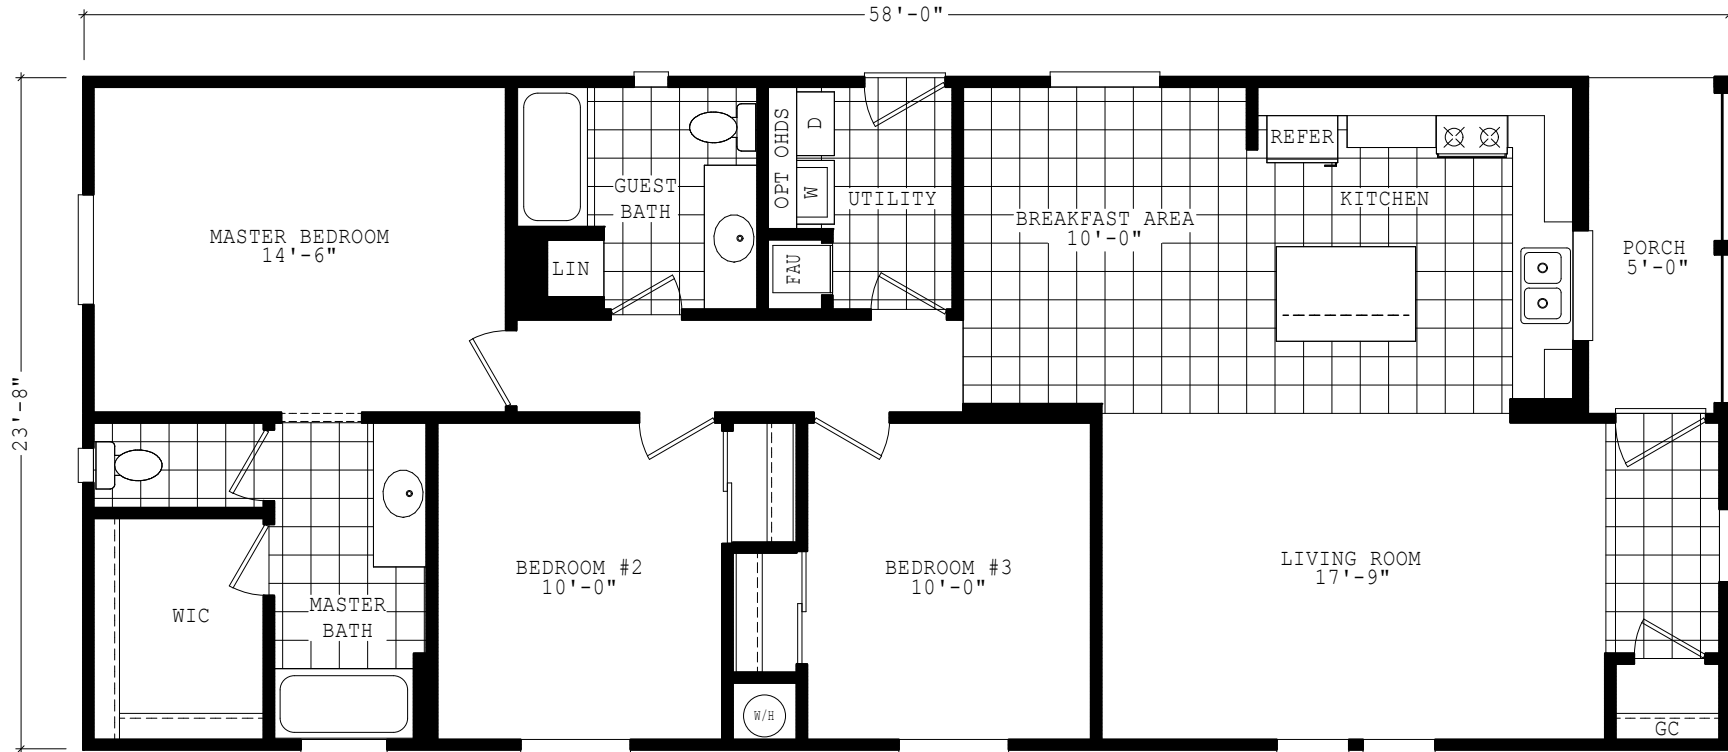

Maxey

Durango Limited Series

1,372 SQ. FT. (Approximate) 3 Bedrooms, 2 Baths

Last Updated: 7-13-23

FACTORY SELECT HOMES

8610 E. Main Street
Mesa, AZ 85207

FactorySelectMobileHomes.com | 1-800-670-1464

IMPORTANT: Alta Cima Corp reserves the right to modify, cancel or substitute products or features of this event at any time without prior notice or obligation. Pictures and other promotional materials are representative and may depict or contain floor plans, square footages, elevations, options, upgrades, extra design features, decorations, floor coverings, specialty light fixtures, custom paint and wall coverings, window treatments, landscaping, sound and alarm systems, furnishings, appliances, and other designer/decorator features and amenities that are not included as part of the home and/or may not be available at all locations. Home, pricing and community information is subject to change, and homes to prior sale, at any time without notice or obligation. ©2020 Alta Cima Corp. All rights reserved.