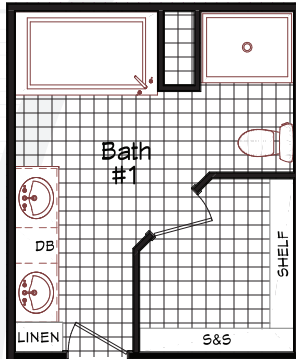

Mendham

Coronado Series

1,680 SQ. FT. (Approximate) 3 Bedrooms, 2 Baths

Last Updated: 9-9-22

Optional Glamor Bath

FACTORY SELECT HOMES
8610 E. Main Street
Mesa, AZ 85207

FactorySelectMobileHomes.com | 1-800-670-1464