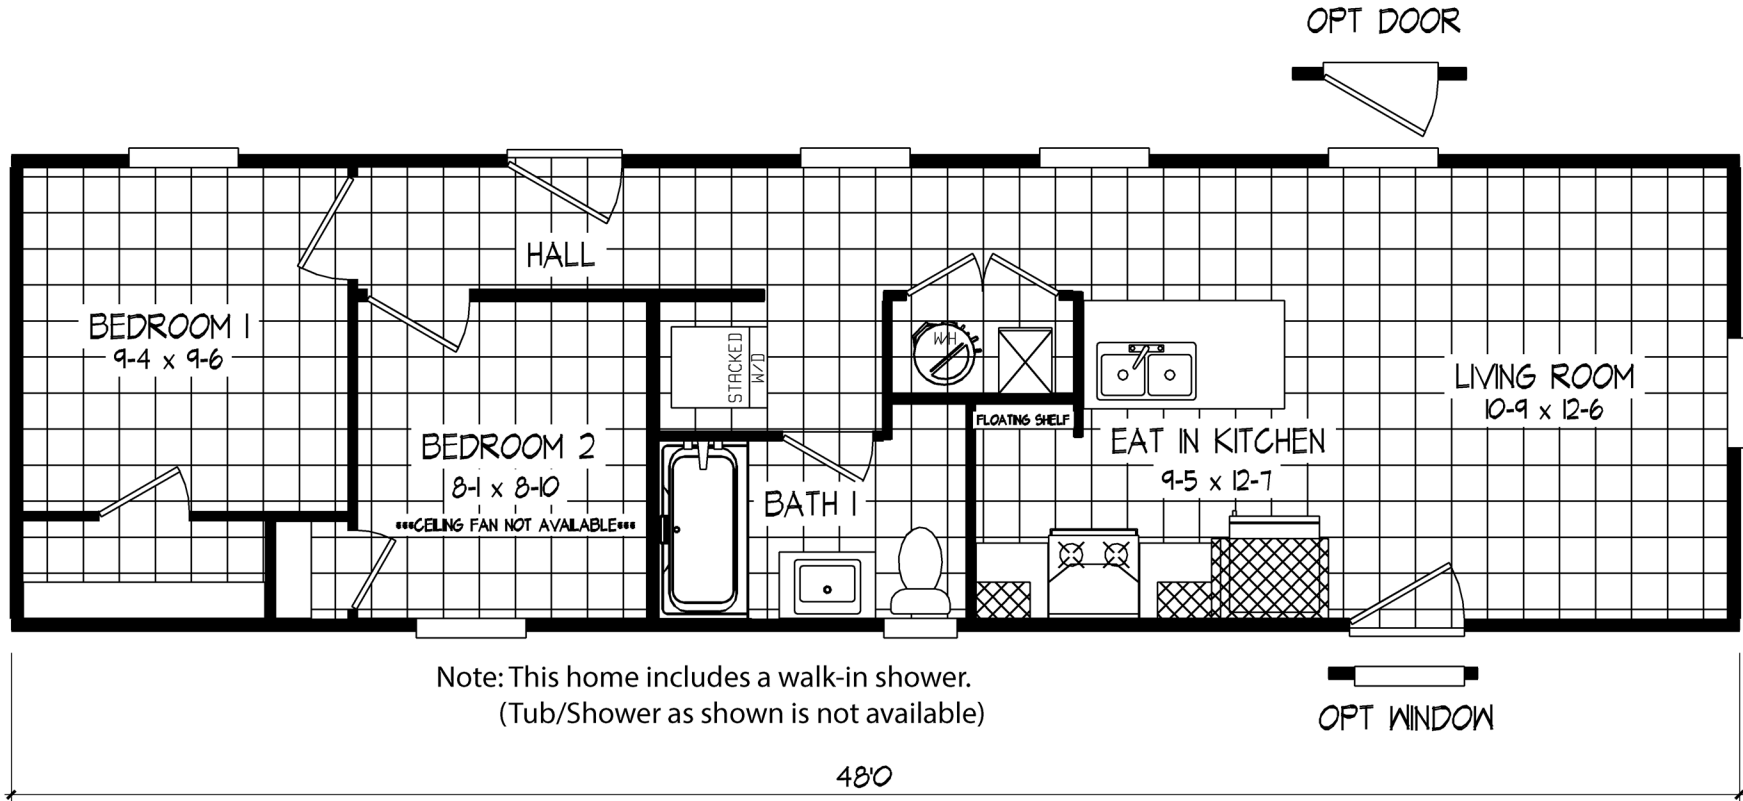

Mendon

Tempo Series - Single Section

632 SQ. FT. (Approximate) 2 Bedroom, 1 Bath

Last Updated: 8-15-24

Note: This home includes a walk-in shower.
(Tub/Shower as shown is not available)

 Alternate Door Location Available