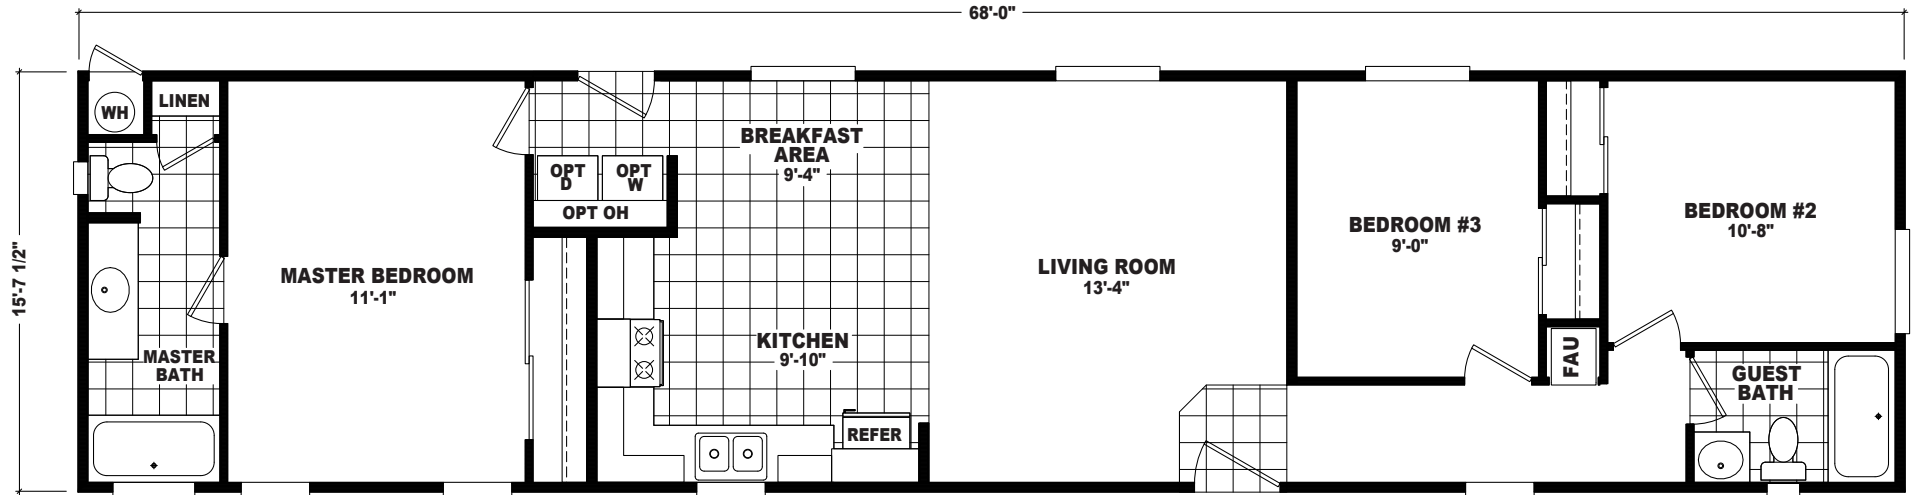

Mendor

EP Single Section Series

1,062 SQ. FT. (Approximate) 3 Bedroom, 2 Bath

Last Updated: 9-19-22

FACTORY SELECT HOMES

8610 E. Main Street
Mesa, AZ 85207

FactorySelectMobileHomes.com | 1-800-670-1464

IMPORTANT: Alta Cima Corp reserves the right to modify, cancel or substitute products or features of this event at any time without prior notice or obligation. Pictures and other promotional materials are representative and may depict or contain floor plans, square footages, elevations, options, upgrades, extra design features, decorations, floor coverings, specialty light fixtures, custom paint and wall coverings, window treatments, landscaping, sound and alarm systems, furnishings, appliances, and other designer/decorator features and amenities that are not included as part of the home and/or may not be available at all locations. Home, pricing and community information is subject to change, and homes to prior sale, at any time without notice or obligation. ©2020 Alta Cima Corp. All rights reserved.