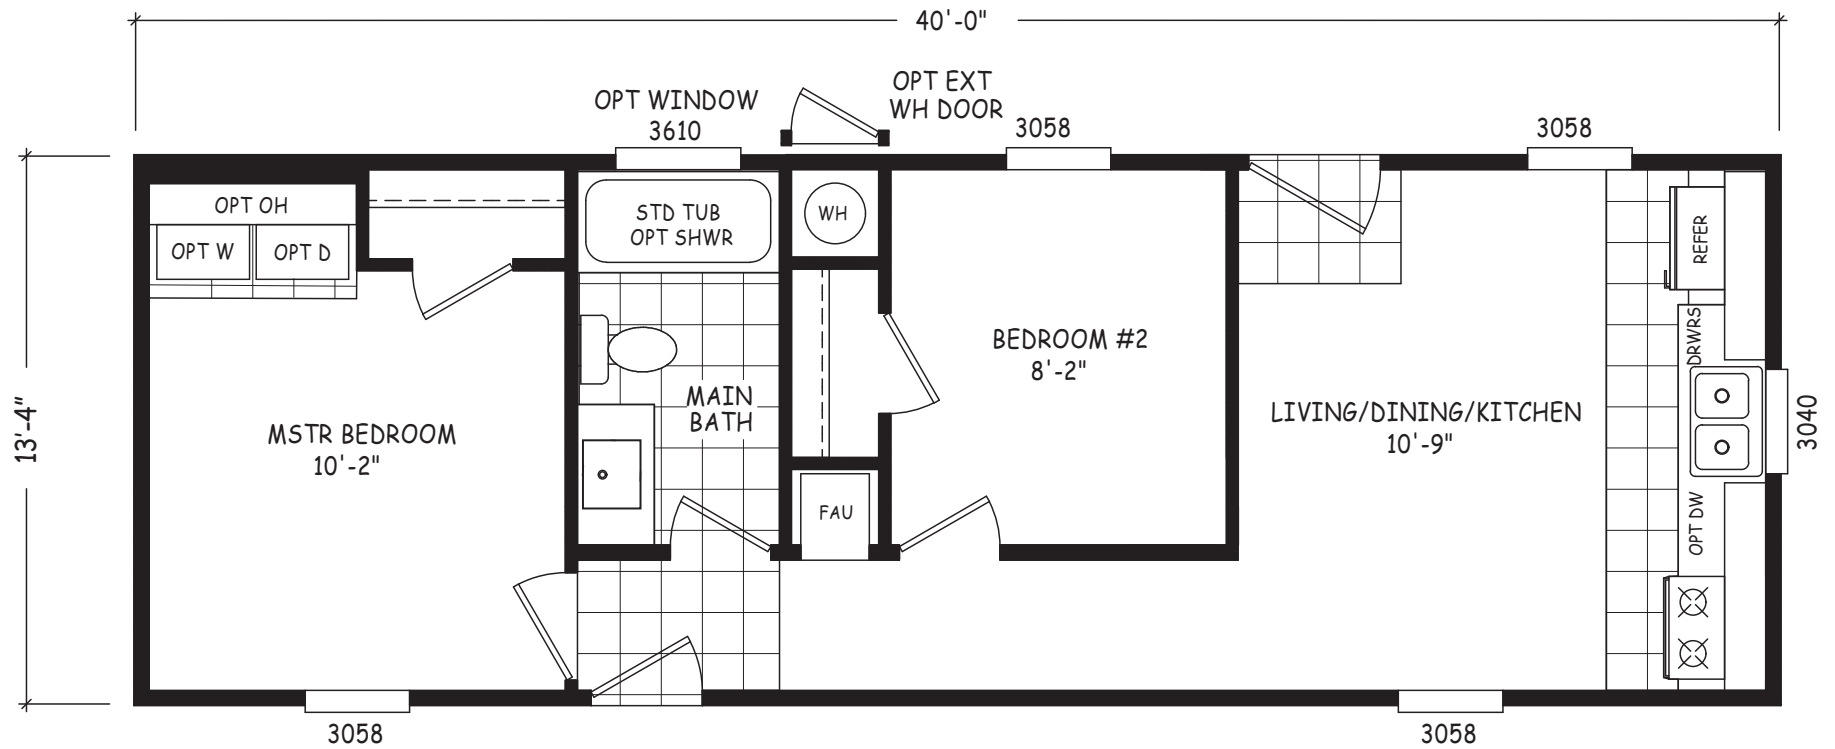

Micro 2

Laurel Manor Series 

2 Bedroom, 1 Bath
Approx. 533 Sq. Ft.

Last Updated: 9-8-20

• Flagstaff

© Mesa

Factory Select Homes
8610 E. Main Street
Mesa, Arizona 85207

I authorize Factory Select Homes to build my house, per this plan.