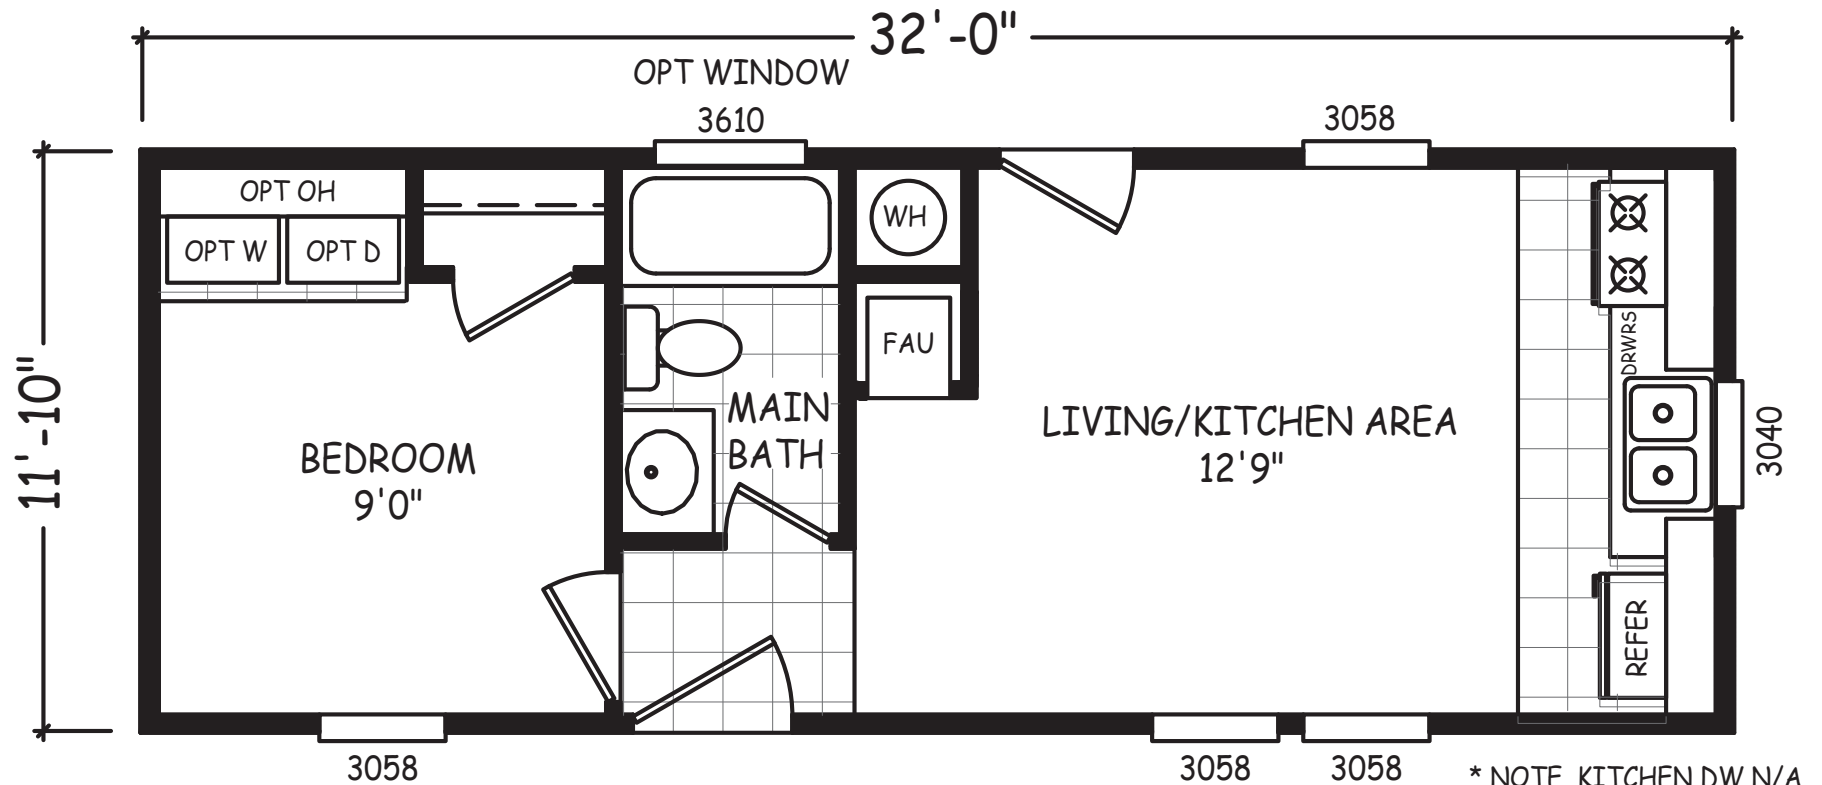

Micro

Laurel Manor Series 

FactorySelectHomes

1 Bedroom, 1 Bath
Approx. 379 Sq. Ft.

Last Updated: 7-20-18

*Special Value Home, 1 per Customer

• Flagstaff

© Mesa