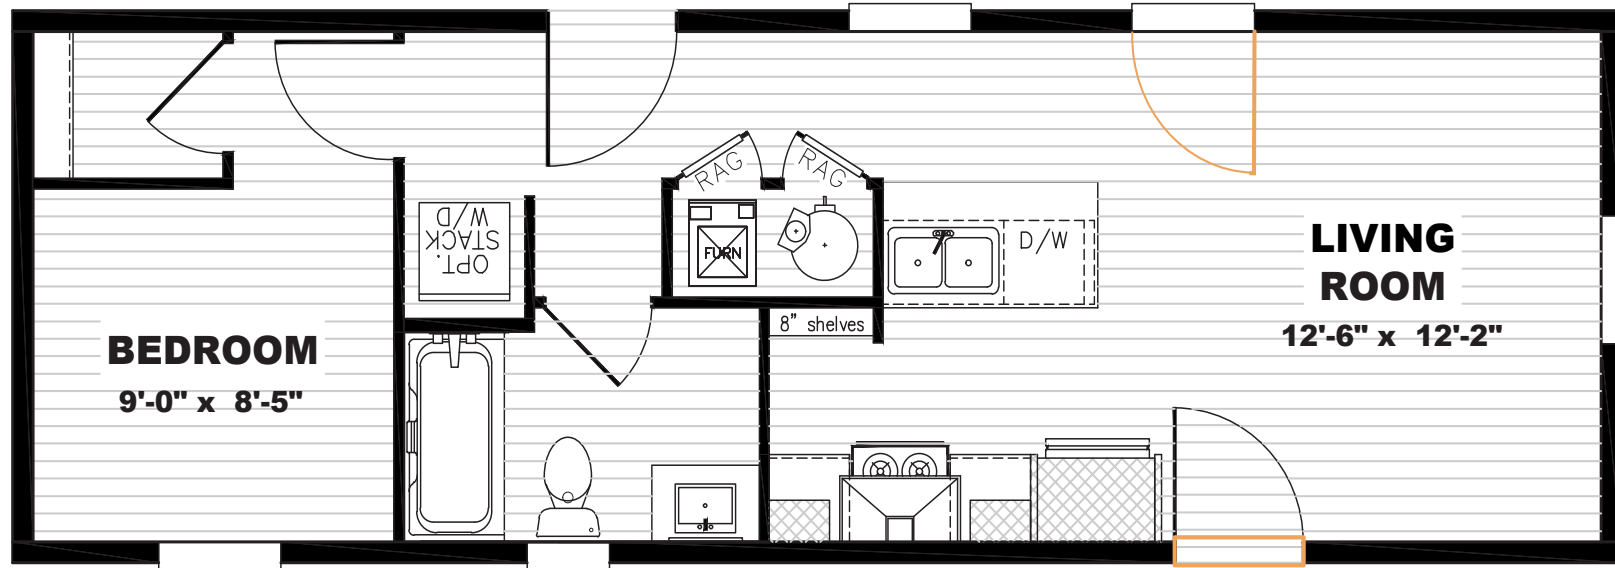

Mockton

Tempo Series - Single Section

527 SQ. FT. (Approximate) 1 Bedroom, 1 Bath

Last Updated: 10-2-24

14' x 40'

Note: This home includes a walk-in shower.
(Tub/Shower as shown is not available)

Alternate Door Location Available