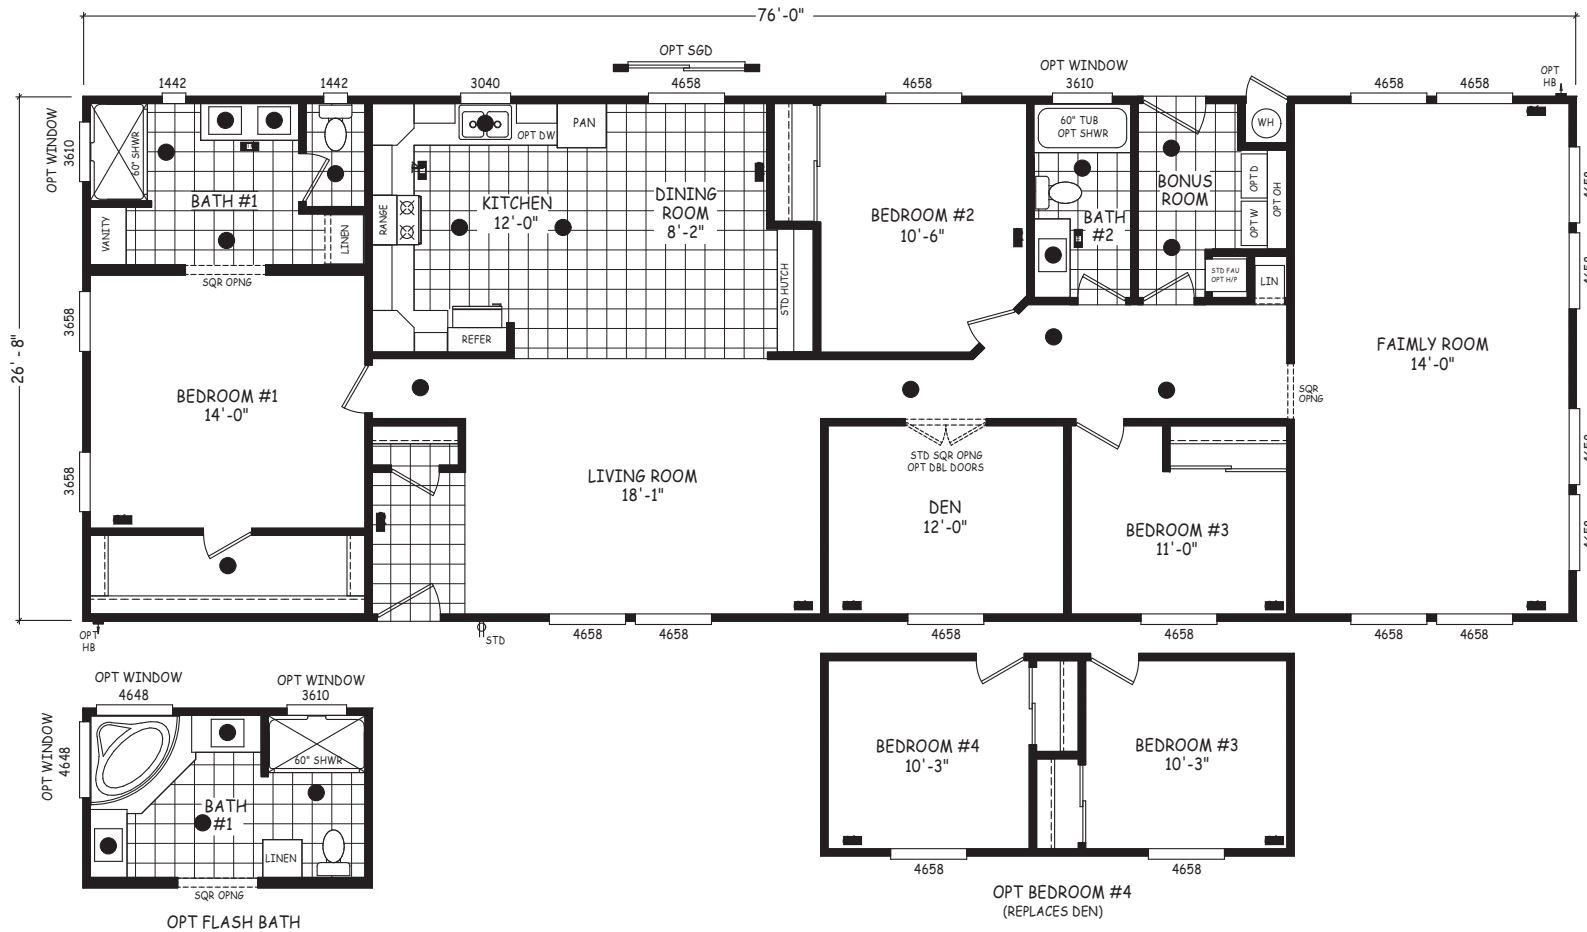

Murraydale

Edge Series

2,027 SQ. FT. (Approximate) 4 Bedroom, 2 Bath

Last Updated: 1-19-24

FACTORY SELECT HOMES
8610 E. Main Street
Mesa, AZ 85207

FactorySelectMobileHomes.com | 1-800-670-1464

IMPORTANT: Alta Cima Corp reserves the right to modify, cancel or substitute products or features of this event at any time without prior notice or obligation. Pictures and other promotional materials are representative and may depict or contain floor plans, square footages, elevations, options, upgrades, extra design features, decorations, floor coverings, specialty light fixtures, custom paint and wall coverings, window treatments, landscaping, sound and alarm systems, furnishings, appliances, and other designer/decorator features and amenities that are not included as part of the home and/or may not be available at all locations. Home, pricing and community information is subject to change, and homes to prior sale, at any time without notice or obligation. ©2020 Alta Cima Corp. All rights reserved.