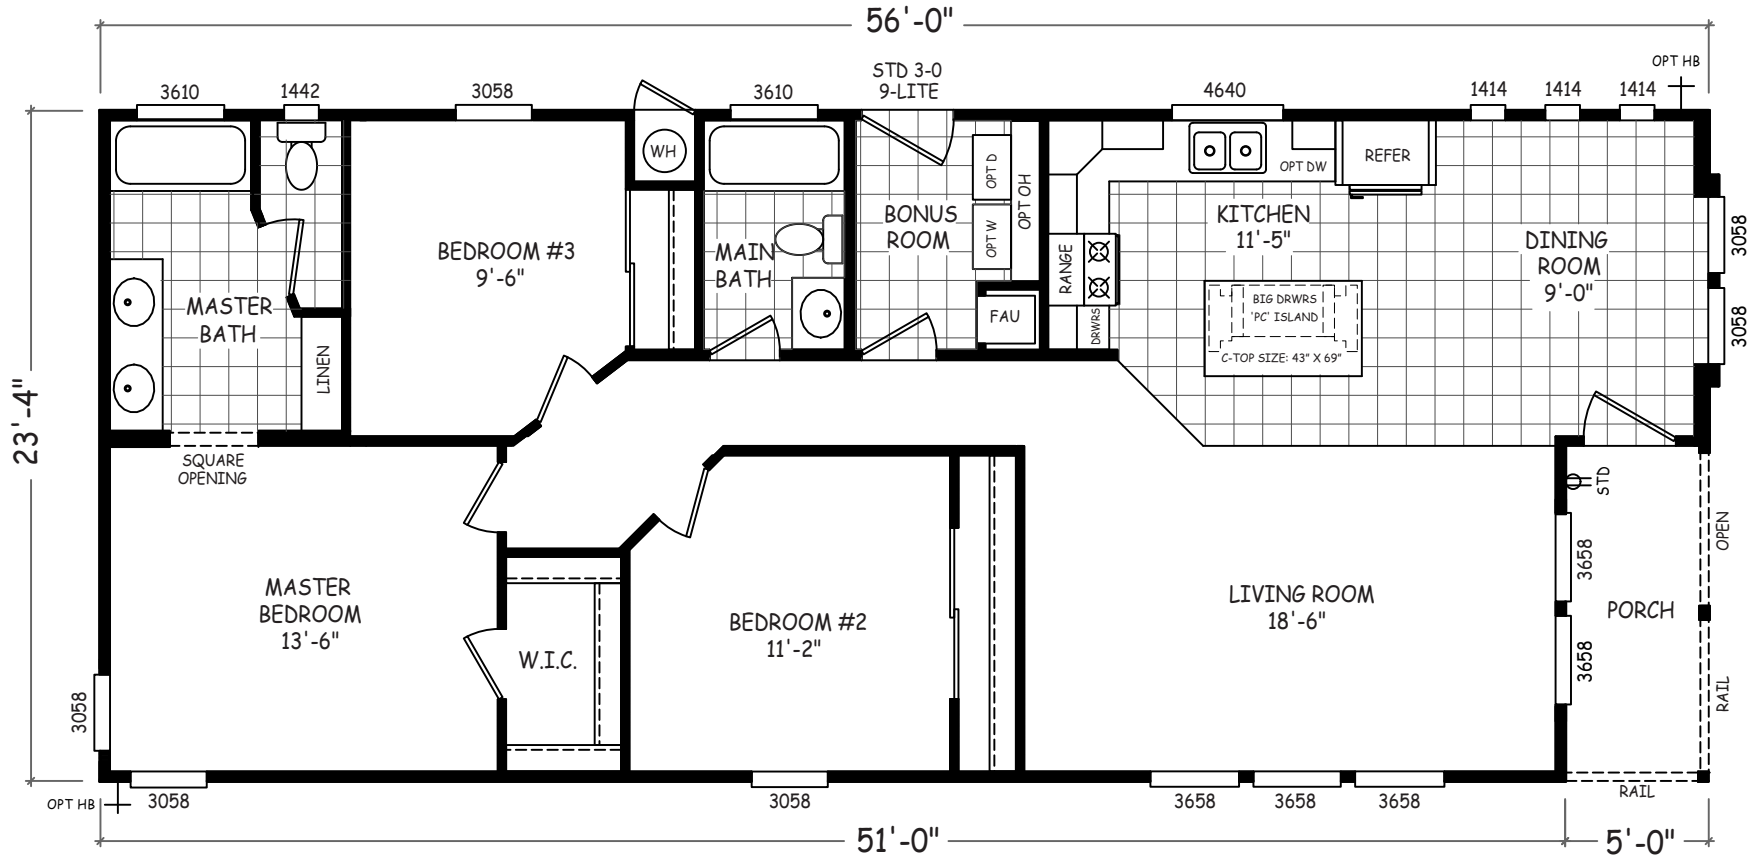

# Neeses

Sedona Ridge Classic Series

1,306 SQ. FT. (Approximate) 3 Bedroom, 2 Bath

Last Updated: 5-8-24

**FACTORY SELECT HOMES**  
8610 E. Main Street  
Mesa, AZ 85207

**FactorySelectMobileHomes.com | 1-800-670-1464**