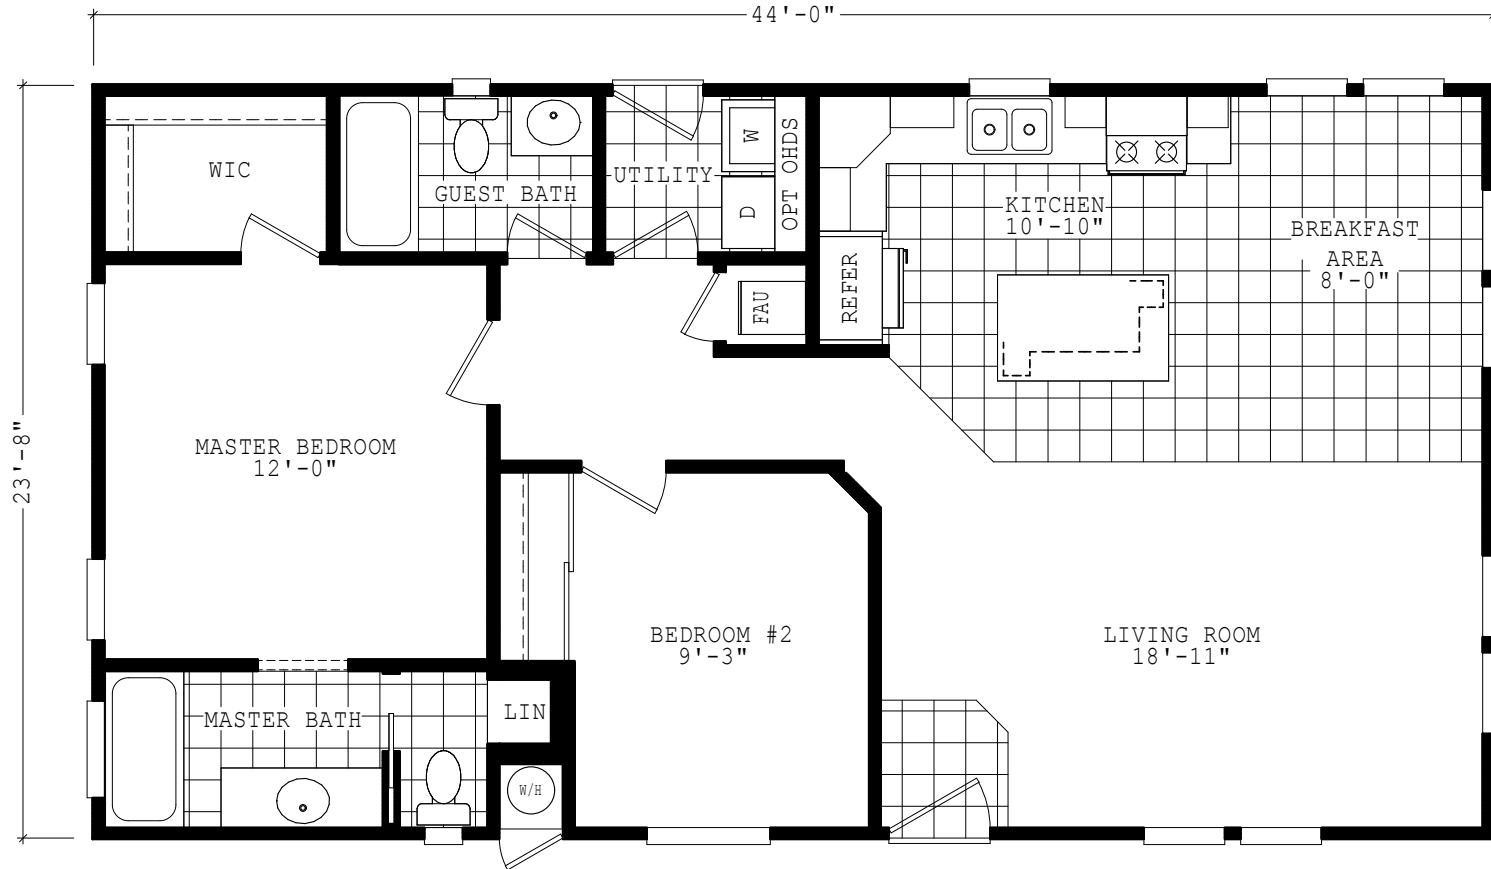

Noor

Sierra Value Series

1,041 SQ. FT. (Approximate) 2 Bedrooms, 2 Baths

Last Updated: 9-1-22

FACTORY SELECT HOMES

8610 E. Main Street
Mesa, AZ 85207

FactorySelectMobileHomes.com | 1-800-670-1464

IMPORTANT: Alta Cima Corp reserves the right to modify, cancel or substitute products or features of this event at any time without prior notice or obligation. Pictures and other promotional materials are representative and may depict or contain floor plans, square footages, elevations, options, upgrades, extra design features, decorations, floor coverings, specialty light fixtures, custom paint and wall coverings, window treatments, landscaping, sound and alarm systems, furnishings, appliances, and other designer/decorator features and amenities that are not included as part of the home and/or may not be available at all locations. Home, pricing and community information is subject to change, and homes to prior sale, at any time without notice or obligation. ©2020 Alta Cima Corp. All rights reserved.