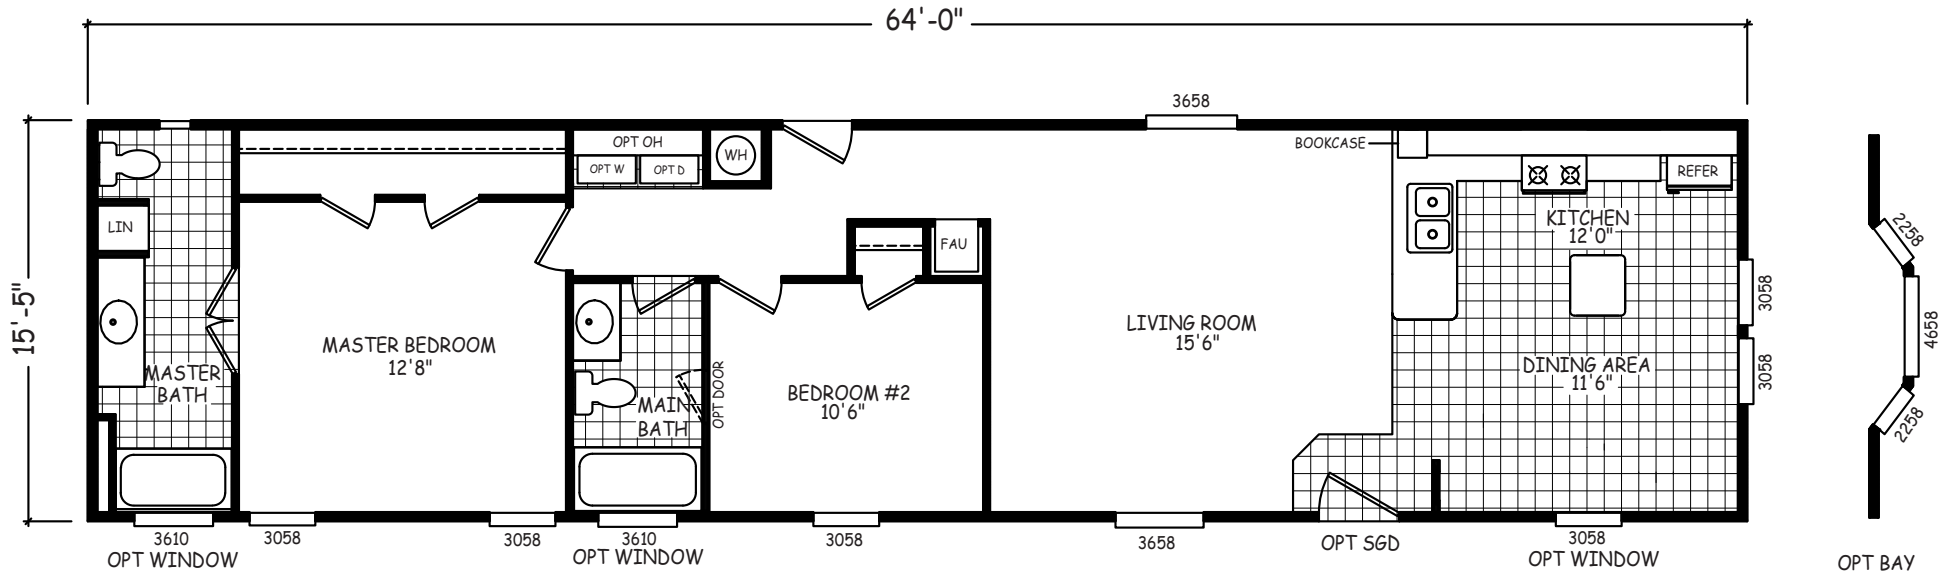

# Northwood

Laurel Manor Series 

# FactorySelectHomes

2 Bedroom, 2 Bath  
Approx. 987 Sq. Ft.

Last Updated: 8-5-16

• Flagstaff

FactorySelectHomes

© Mesa

**Factory Select Homes**  
8610 E. Main Street  
Mesa, Arizona 85207

I authorize Factory Select Homes to build my house, per this plan.