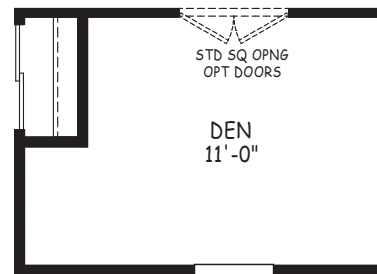

Orchid Ridge

Edge Series

1,040 SQ. FT. (Approximate) 3 Bedroom, 2 Bath

Last Updated: 4-30-24

OPT DEN
(REPLACES BEDROOM #3)

FACTORY SELECT HOMES
8610 E. Main Street
Mesa, AZ 85207

FactorySelectMobileHomes.com | 1-800-670-1464