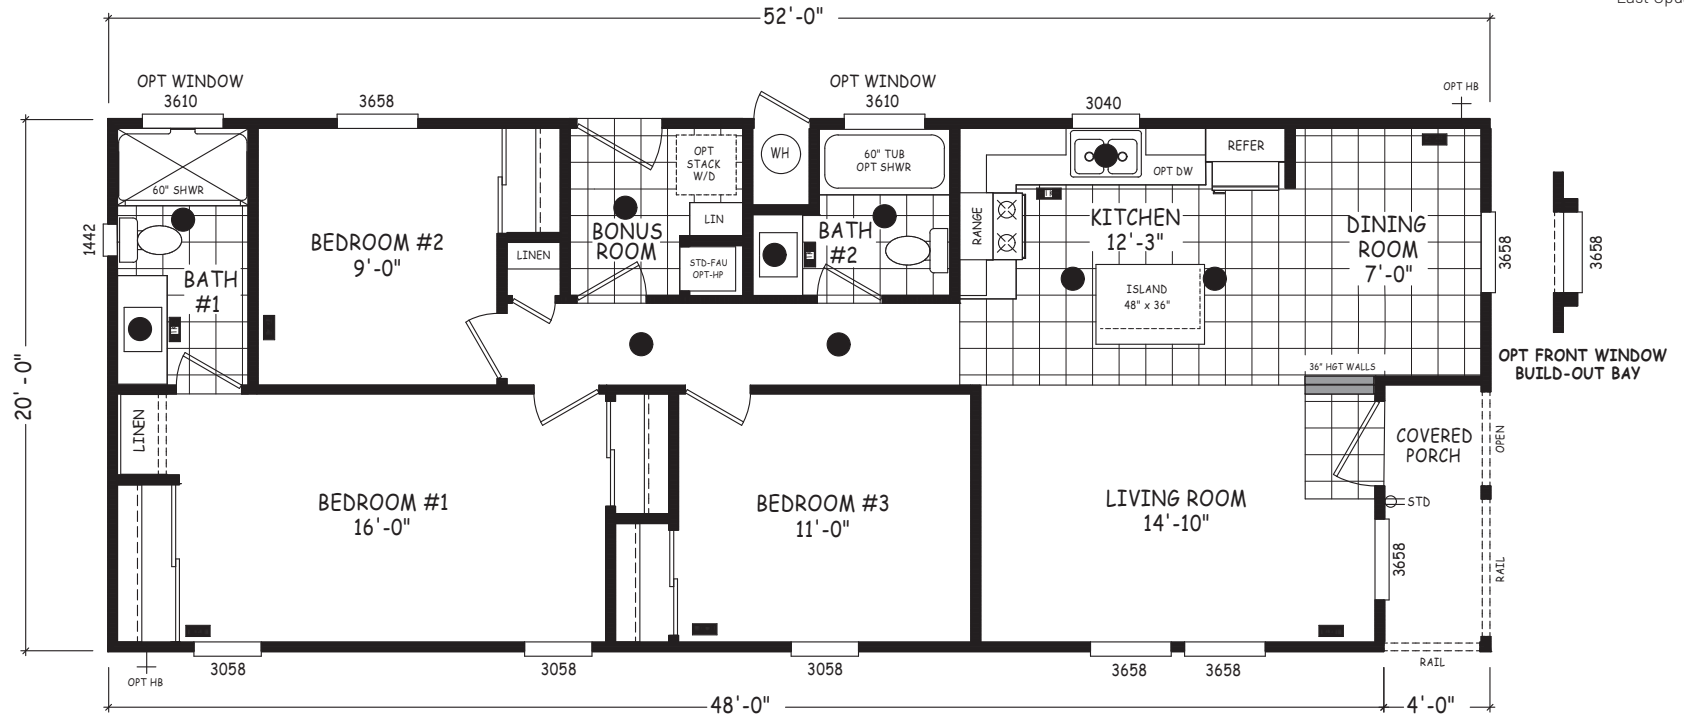

Orchid Ridge

Edge Series

1,040 SQ. FT. (Approximate) 3 Bedroom, 2 Bath

Last Updated: 4-30-24

OPT DEN
(REPLACES BEDROOM #3)

FACTORY SELECT HOMES
8610 E. Main Street
Mesa, AZ 85207

FactorySelectMobileHomes.com | 1-800-670-1464