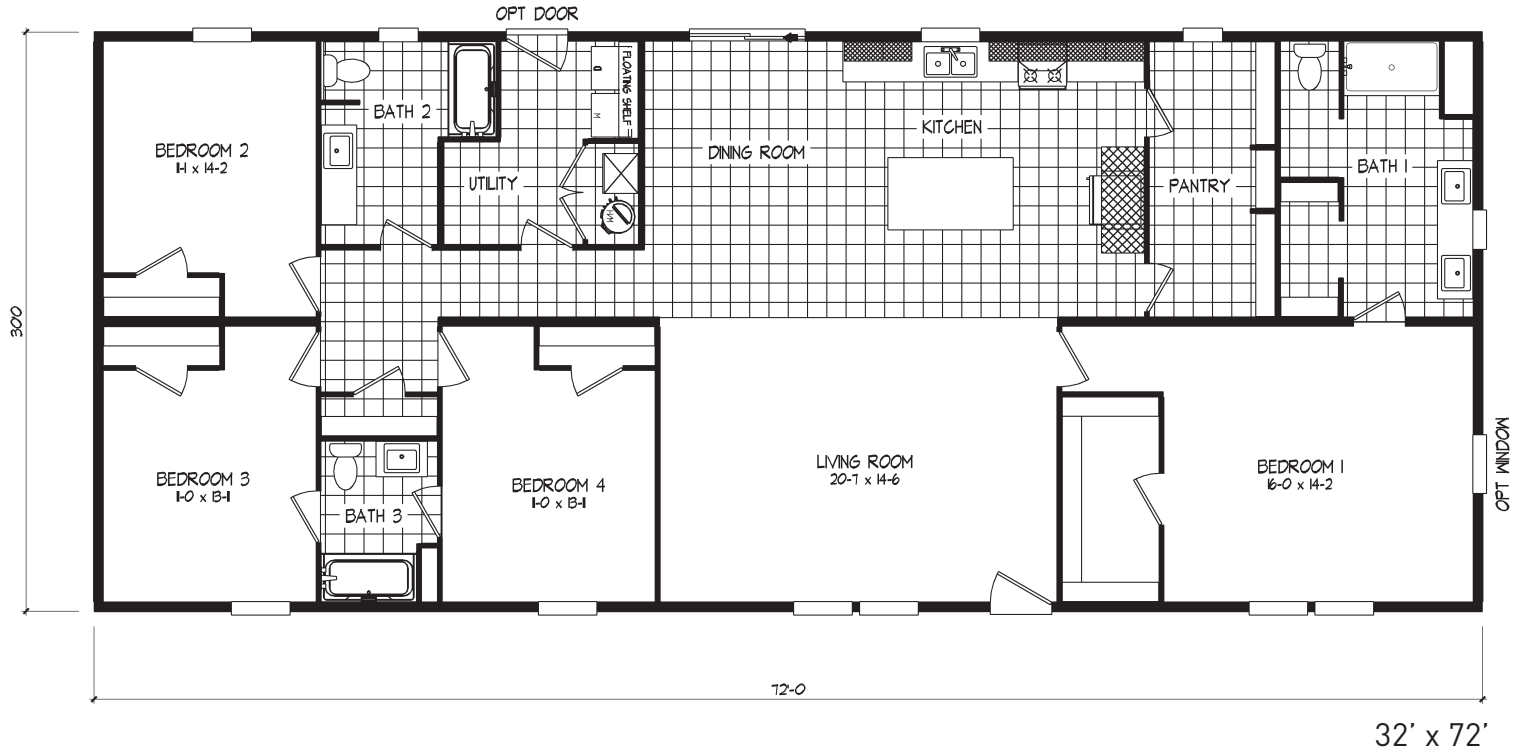

Oscuro

The Harmony Series

2,160 SQ. FT. (Approximate) 4 Bedroom, 3 Bath

Last Updated: 4-26-24

FACTORY SELECT HOMES
8610 E. Main Street
Mesa, AZ 85207

FactorySelectMobileHomes.com | 1-800-670-1464

IMPORTANT: Alta Cima Corp reserves the right to modify, cancel or substitute products or features of this event at any time without prior notice or obligation. Pictures and other promotional materials are representative and may depict or contain floor plans, square footages, elevations, options, upgrades, extra design features, decorations, floor coverings, specialty light fixtures, custom paint and wall coverings, window treatments, landscaping, sound and alarm systems, furnishings, appliances, and other designer/decorator features and amenities that are not included as part of the home and/or may not be available at all locations. Home, pricing and community information is subject to change, and homes to prior sale, at any time without notice or obligation. ©2020 Alta Cima Corp. All rights reserved.