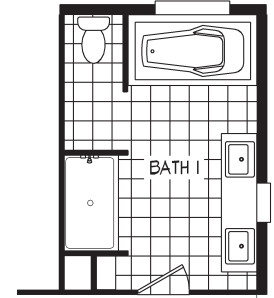

Oscuro

The Harmony Series

2,160 SQ. FT. (Approximate) 4 Bedroom, 3 Bath

Last Updated: 4-26-24

FACTORY SELECT HOMES
8610 E. Main Street
Mesa, AZ 85207

FactorySelectMobileHomes.com | 1-800-670-1464

IMPORTANT: Alta Cima Corp reserves the right to modify, cancel or substitute products or features of this event at any time without prior notice or obligation. Pictures and other promotional materials are representative and may depict or contain floor plans, square footages, elevations, options, upgrades, extra design features, decorations, floor coverings, specialty light fixtures, custom paint and wall coverings, window treatments, landscaping, sound and alarm systems, furnishings, appliances, and other designer/decorator features and amenities that are not included as part of the home and/or may not be available at all locations. Home, pricing and community information is subject to change, and homes to prior sale, at any time without notice or obligation. ©2020 Alta Cima Corp. All rights reserved.