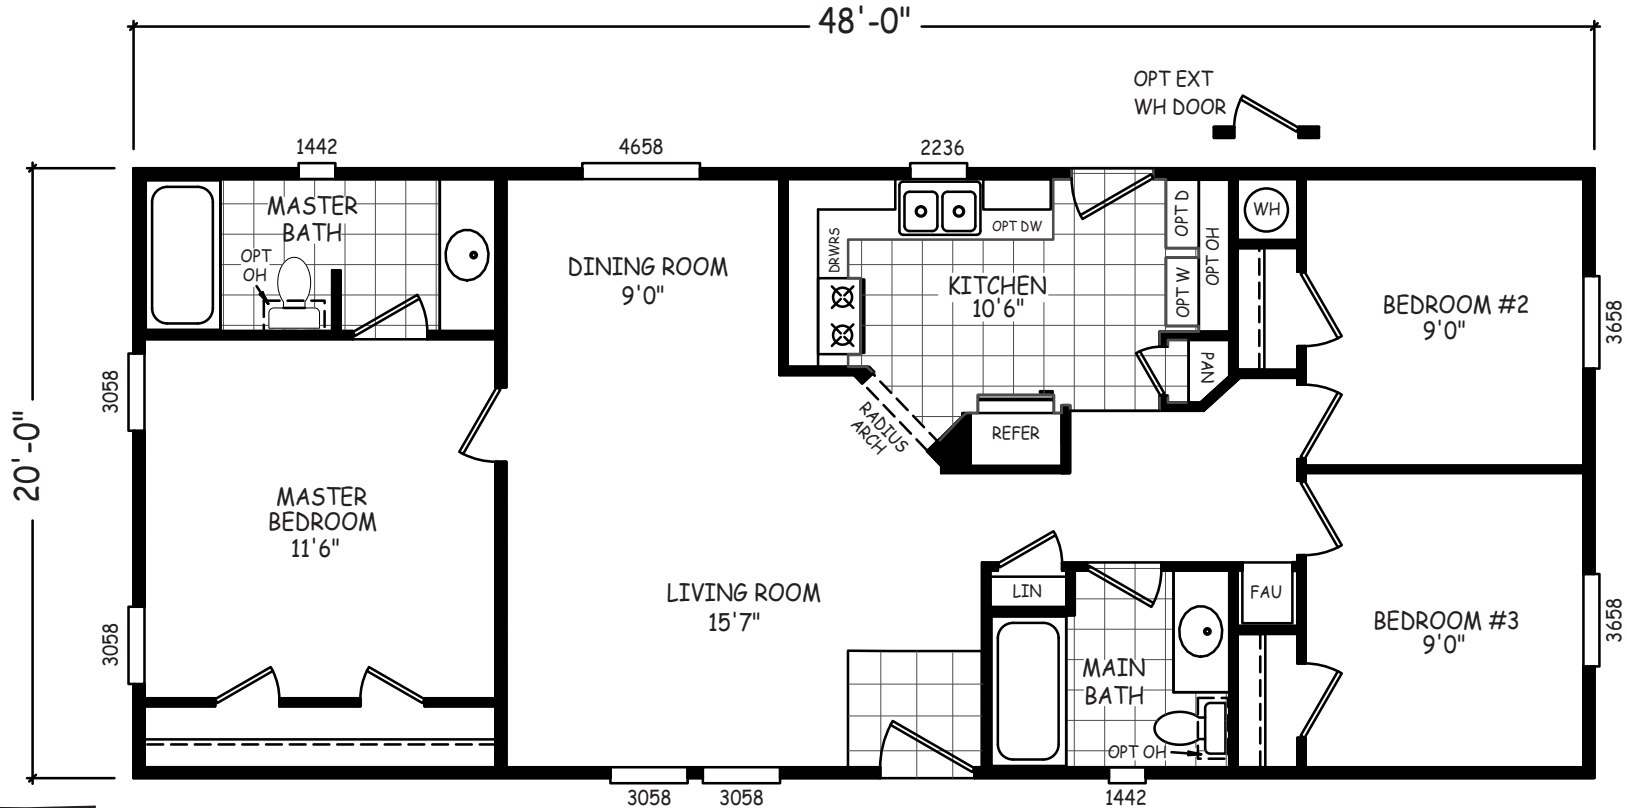

Ouray

Laurel Manor Series 

FactorySelectHomes

3 Bedroom, 2 Bath
Approx. 960 Sq. Ft.

Last Updated: 10-30-17

• Flagstaff

© Mesa

Factory Select Homes
8610 E. Main Street
Mesa, Arizona 85207