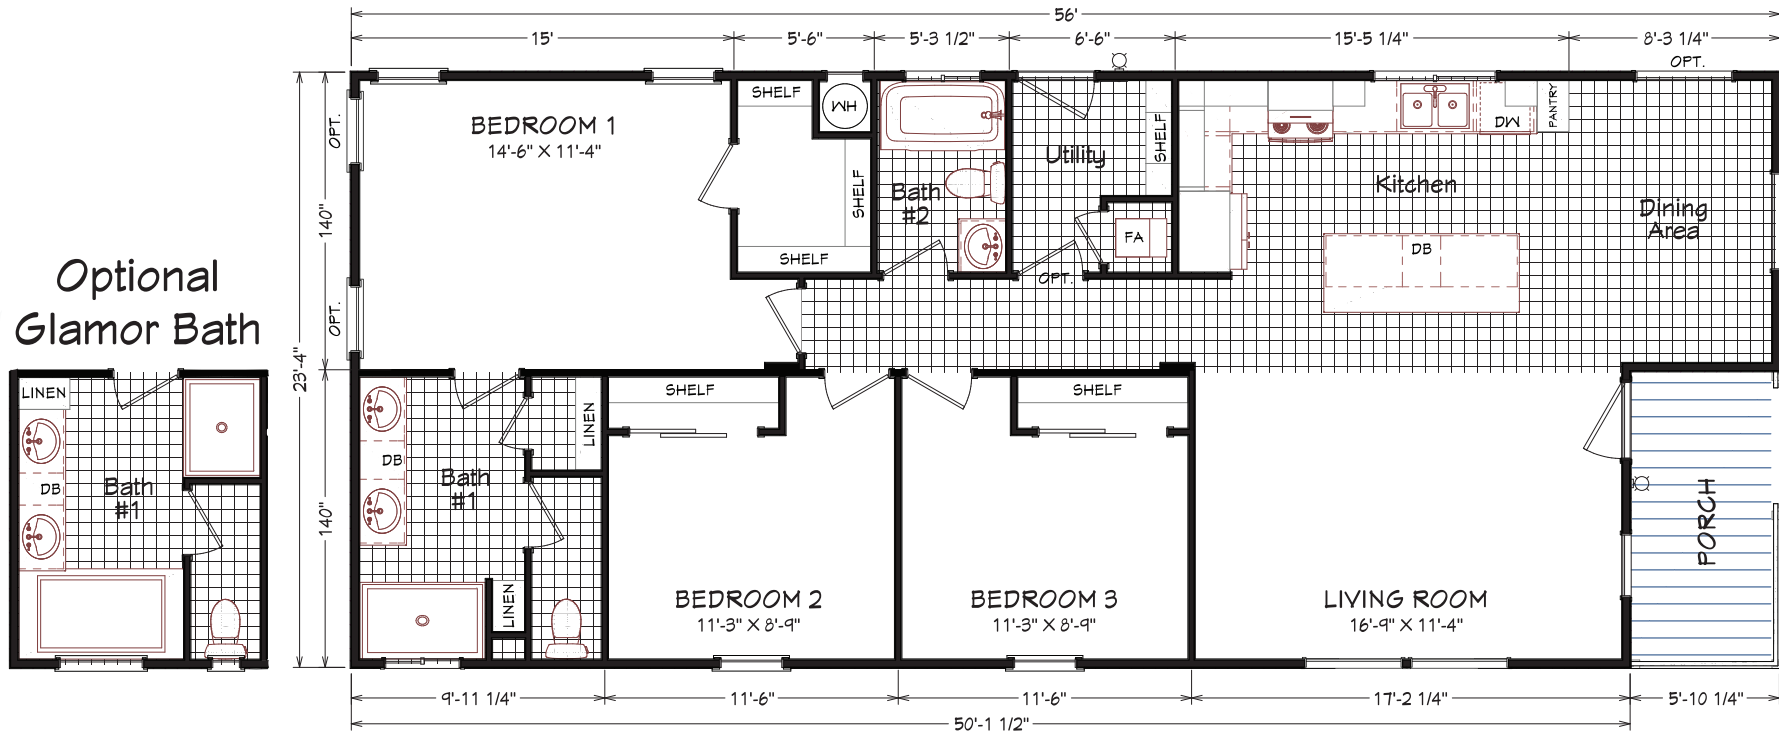

Palouse

Coronado Series

1,237 SQ. FT. (Approximate) 3 Bedrooms, 2 Baths

Last Updated: 9-9-22

FACTORY SELECT HOMES
8610 E. Main Street
Mesa, AZ 85207

FactorySelectMobileHomes.com | 1-800-670-1464

IMPORTANT: Alta Cima Corp reserves the right to modify, cancel or substitute products or features of this event at any time without prior notice or obligation. Pictures and other promotional materials are representative and may depict or contain floor plans, square footages, elevations, options, upgrades, extra design features, decorations, floor coverings, specialty light fixtures, custom paint and wall coverings, window treatments, landscaping, sound and alarm systems, furnishings, appliances, and other designer/decorator features and amenities that are not included as part of the home and/or may not be available at all locations. Home, pricing and community information is subject to change, and homes to prior sale, at any time without notice or obligation. ©2020 Alta Cima Corp. All rights reserved.