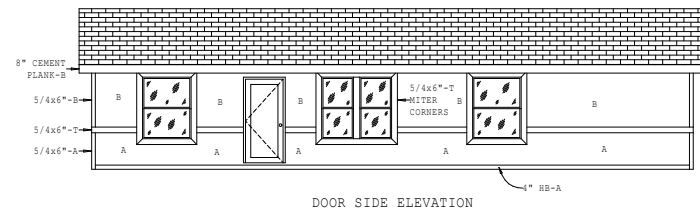

# Pascadero

Sierra Value Series

1,136 SQ. FT. (Approximate) 4 Bedrooms, 2 Baths

Last Updated: 2-28-24

**FACTORY SELECT HOMES**  
8610 E. Main Street  
Mesa, AZ 85207

**FactorySelectMobileHomes.com | 1-800-670-1464**