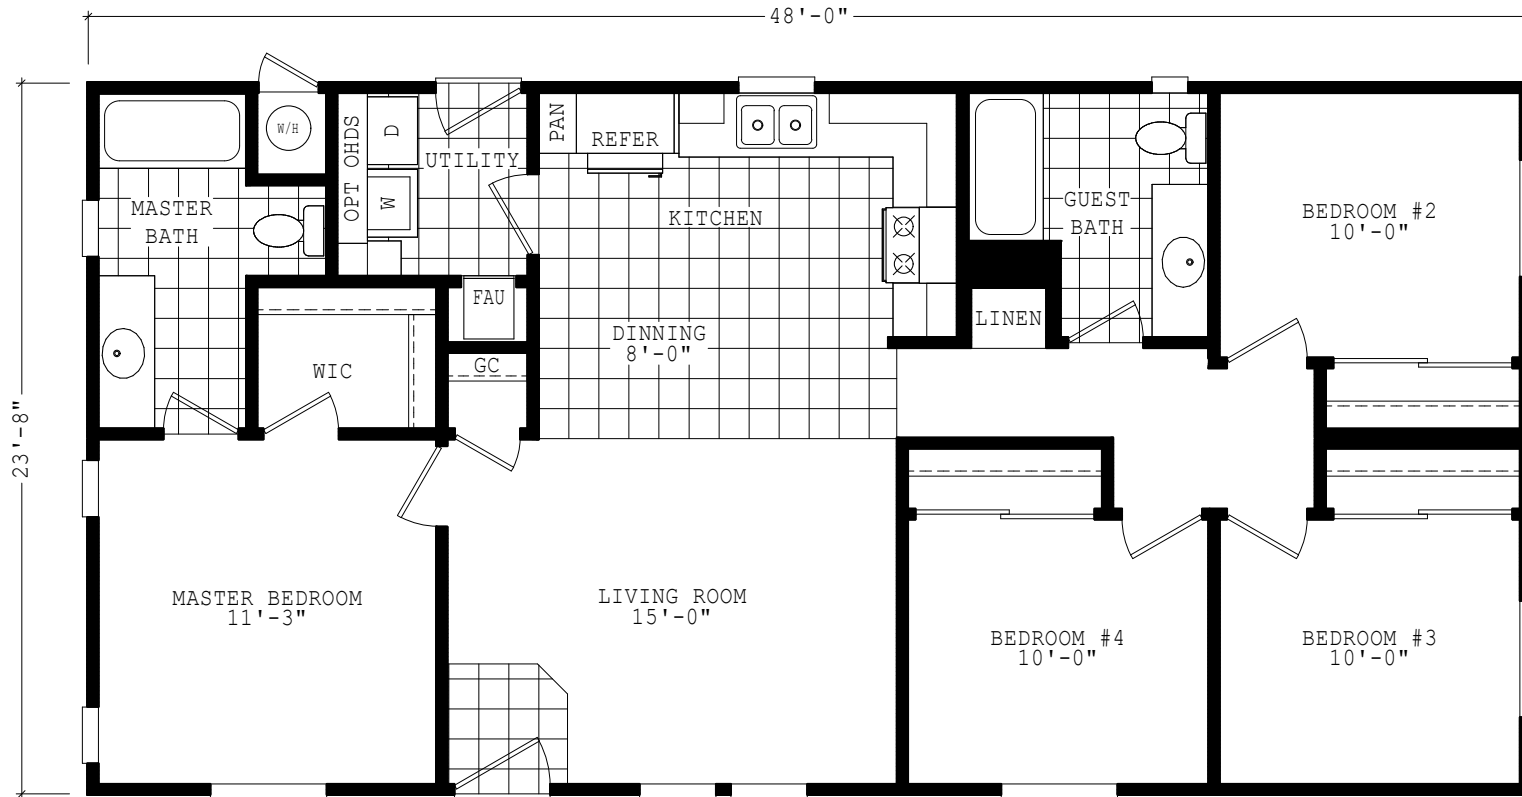

# Pascadero

Sierra Value Series

1,136 SQ. FT. (Approximate) 4 Bedrooms, 2 Baths

Last Updated: 2-28-24

**FACTORY SELECT HOMES**  
8610 E. Main Street  
Mesa, AZ 85207

**FactorySelectMobileHomes.com | 1-800-670-1464**