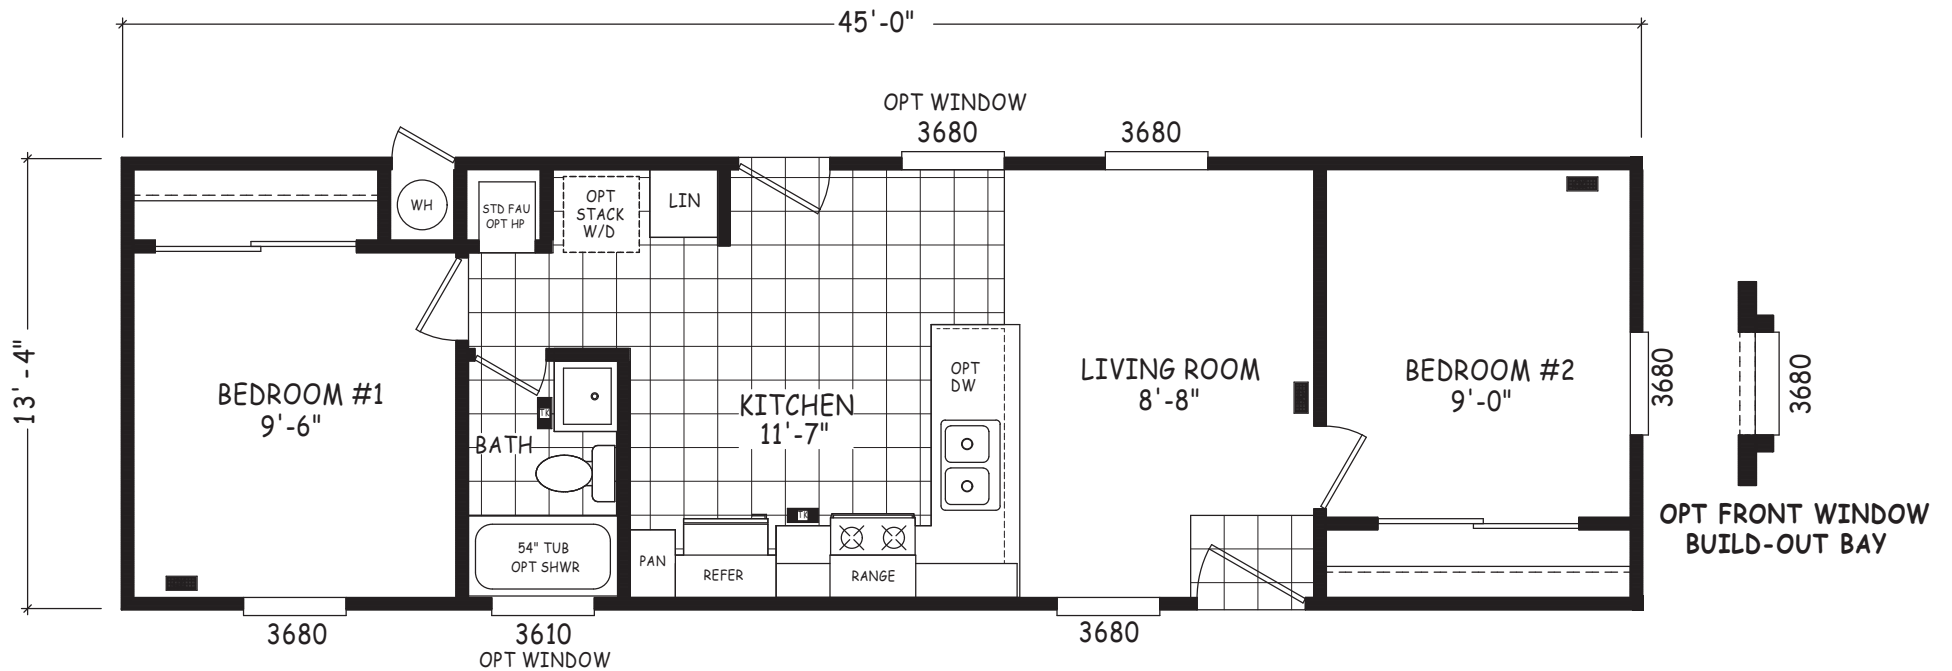

Penley

Encore Single Wide Series

600 SQ. FT. (Approximate) 2 Bedroom, 1 Bath

Last Updated: 12-8-22

FACTORY SELECT HOMES
8610 E. Main Street
Mesa, AZ 85207

FactorySelectMobileHomes.com | 1-800-670-1464

IMPORTANT: Alta Cima Corp reserves the right to modify, cancel or substitute products or features of this event at any time without prior notice or obligation. Pictures and other promotional materials are representative and may depict or contain floor plans, square footages, elevations, options, upgrades, extra design features, decorations, floor coverings, specialty light fixtures, custom paint and wall coverings, window treatments, landscaping, sound and alarm systems, furnishings, appliances, and other designer/decorator features and amenities that are not included as part of the home and/or may not be available at all locations. Home, pricing and community information is subject to change, and homes to prior sale, at any time without notice or obligation. ©2020 Alta Cima Corp. All rights reserved.