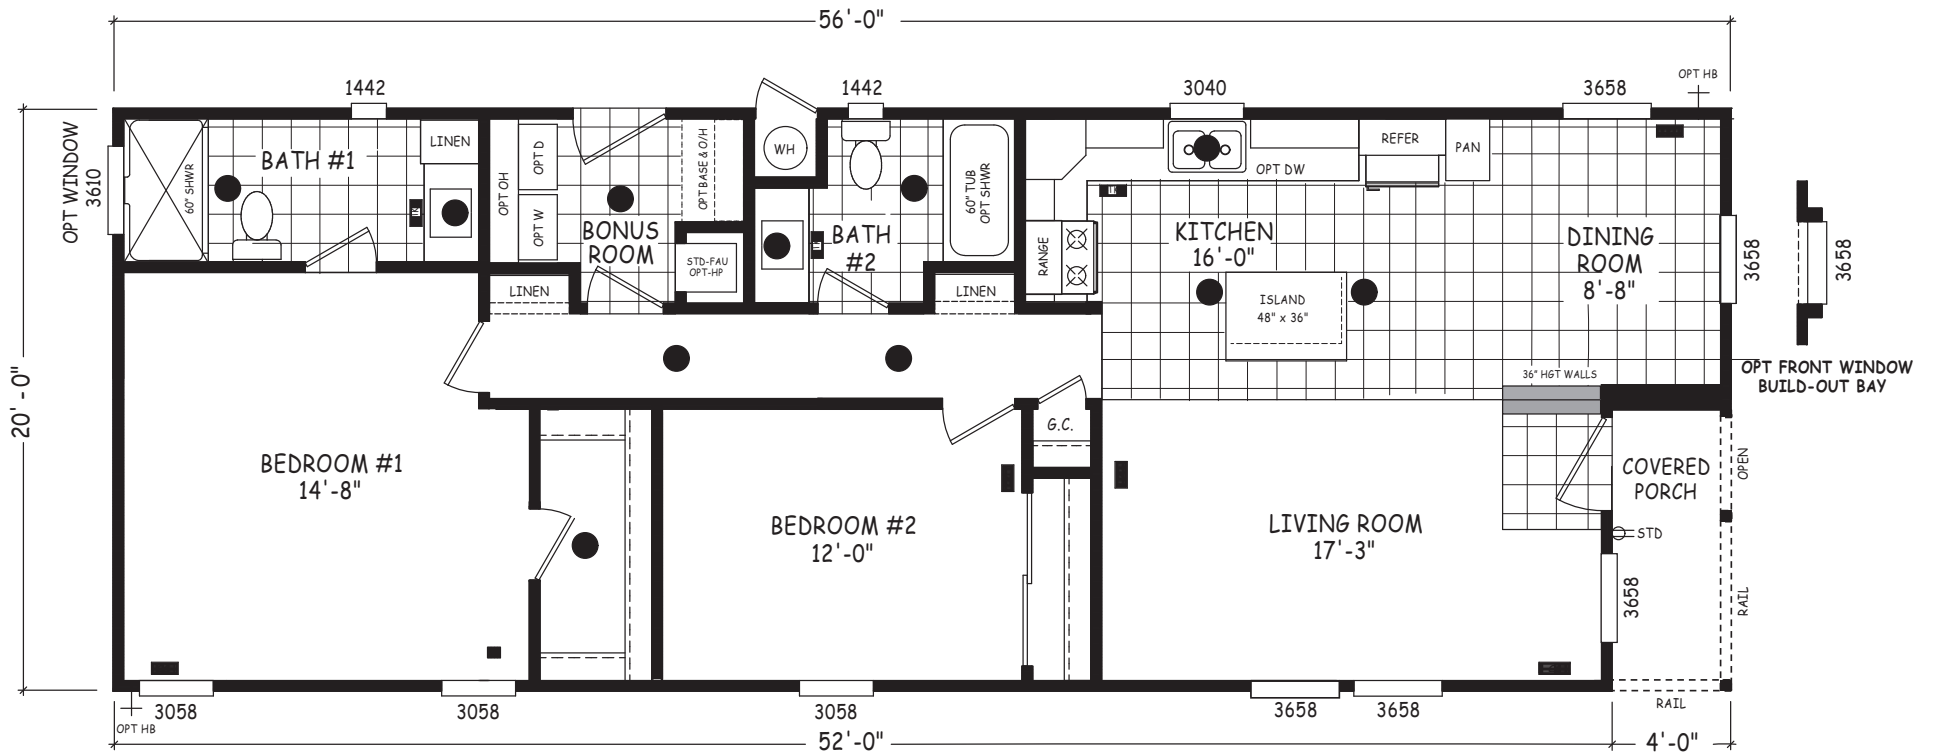

# Perrow

Edge Series

1,120 SQ. FT. (Approximate) 2 Bedroom, 2 Bath

Last Updated: 4-30-24

**FACTORY SELECT HOMES**  
 8610 E. Main Street  
 Mesa, AZ 85207

**FactorySelectMobileHomes.com | 1-800-670-1464**

**IMPORTANT:** Alta Cima Corp reserves the right to modify, cancel or substitute products or features of this event at any time without prior notice or obligation. Pictures and other promotional materials are representative and may depict or contain floor plans, square footages, elevations, options, upgrades, extra design features, decorations, floor coverings, specialty light fixtures, custom paint and wall coverings, window treatments, landscaping, sound and alarm systems, furnishings, appliances, and other designer/decorator features and amenities that are not included as part of the home and/or may not be available at all locations. Home, pricing and community information is subject to change, and homes to prior sale, at any time without notice or obligation. ©2020 Alta Cima Corp. All rights reserved.