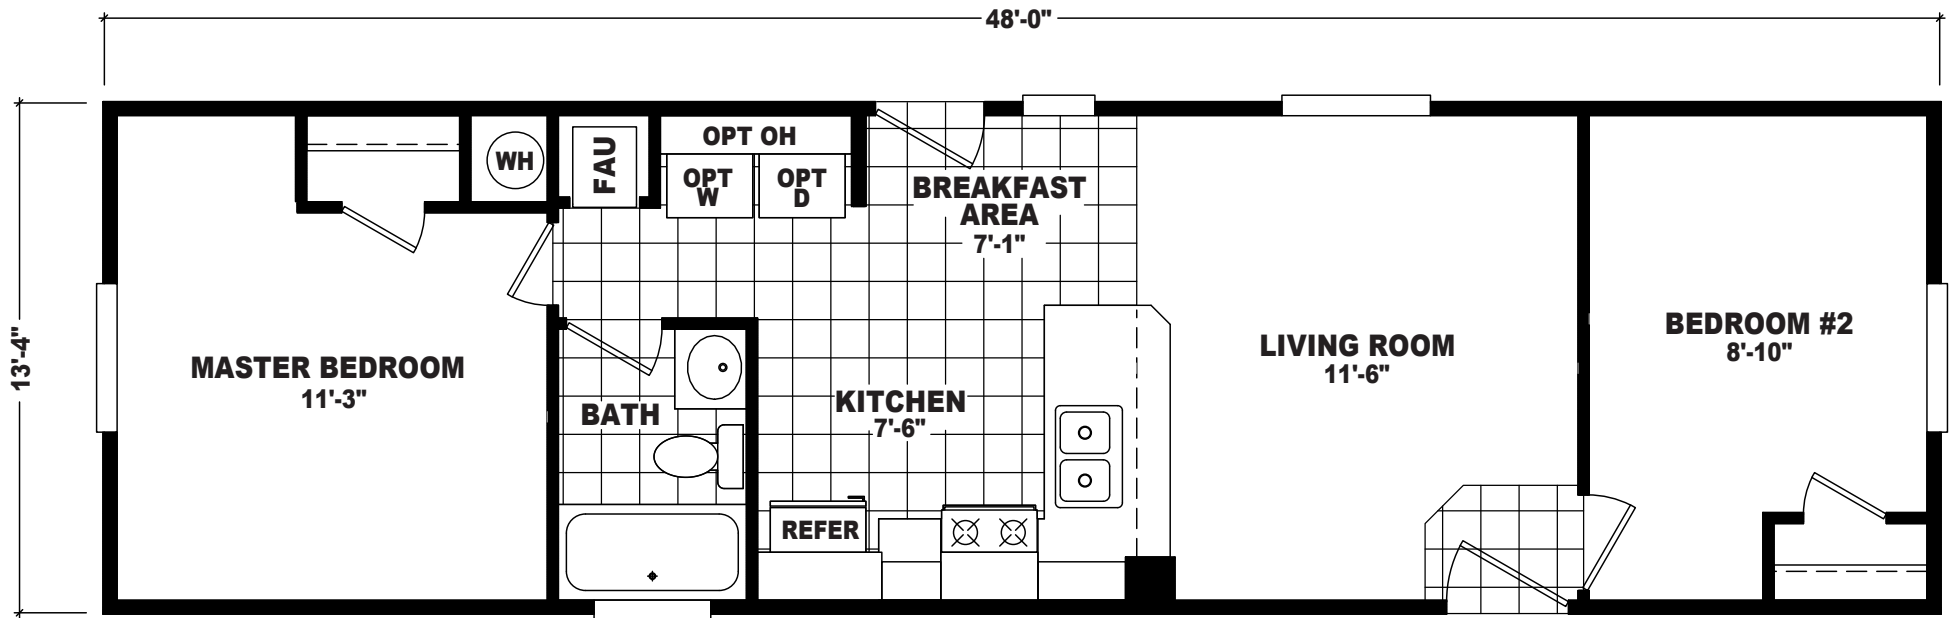

Pioneer

Economy Plus Series

FactorySelectHomes

2 Bedroom, 1 Bath
Approx. 640 Sq. Ft.

Last Updated: 7-23-18

• Flagstaff

FactorySelectHomes

○ Mesa