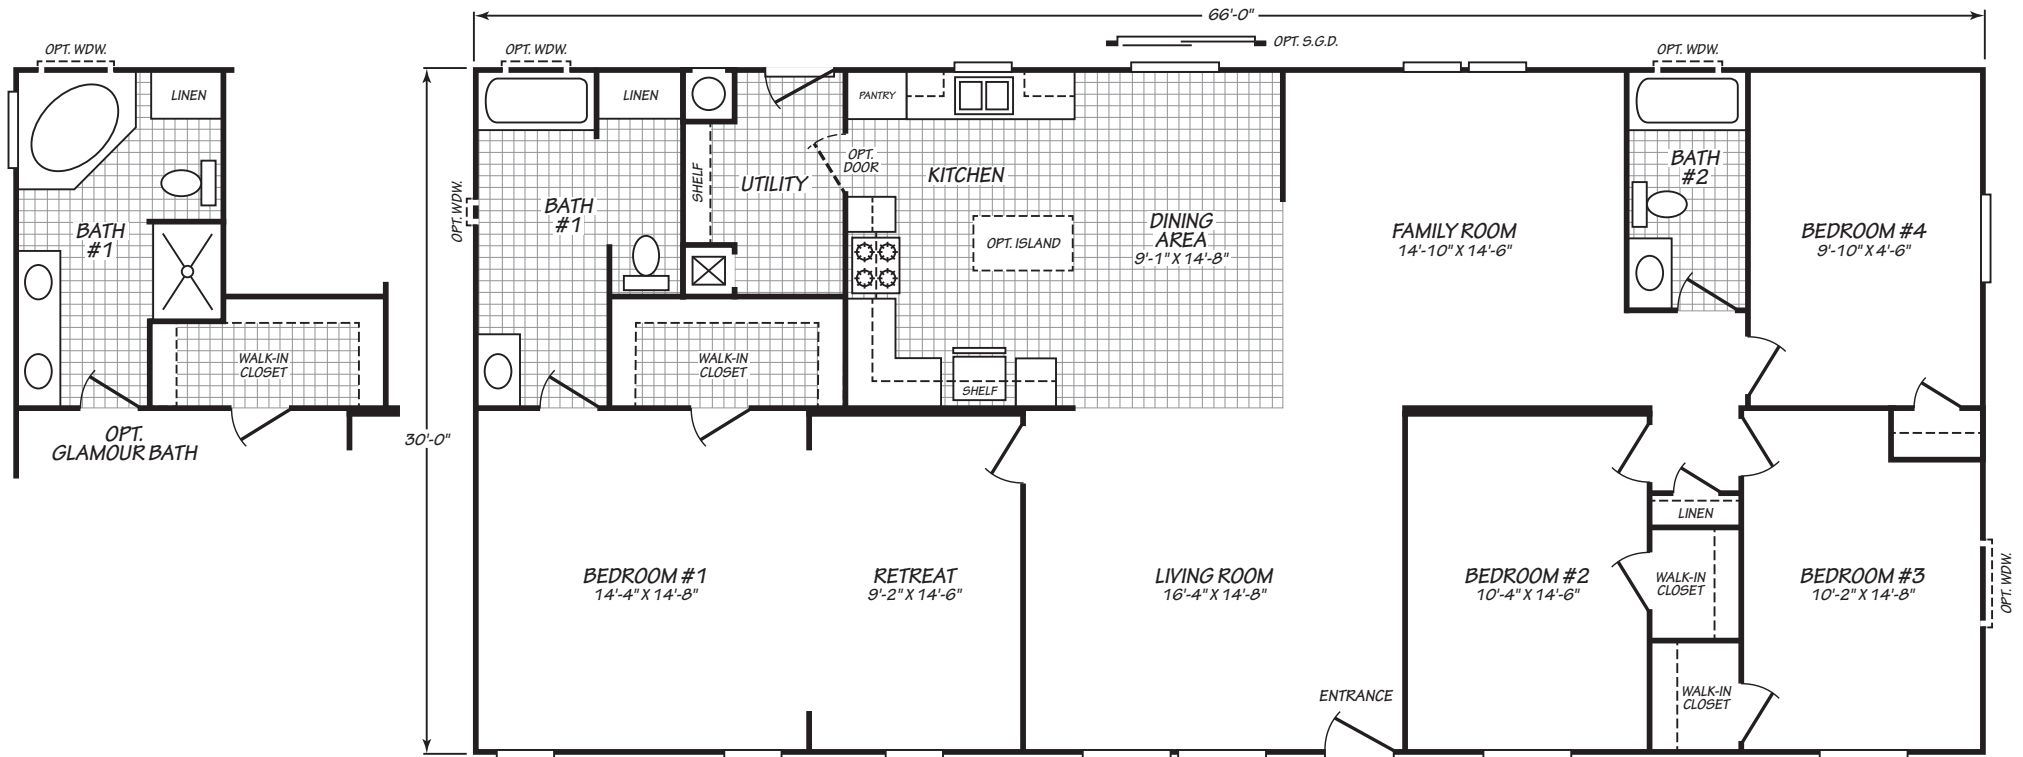

# Portale

Canyon Lake Series

1,980 SQ. FT. (Approximate) 4 Bedrooms, 2 Baths

Last Updated: 10-11-24

**FACTORY SELECT HOMES**

8610 E. Main Street  
Mesa, AZ 85207

**FactorySelectMobileHomes.com | 1-800-670-1464**