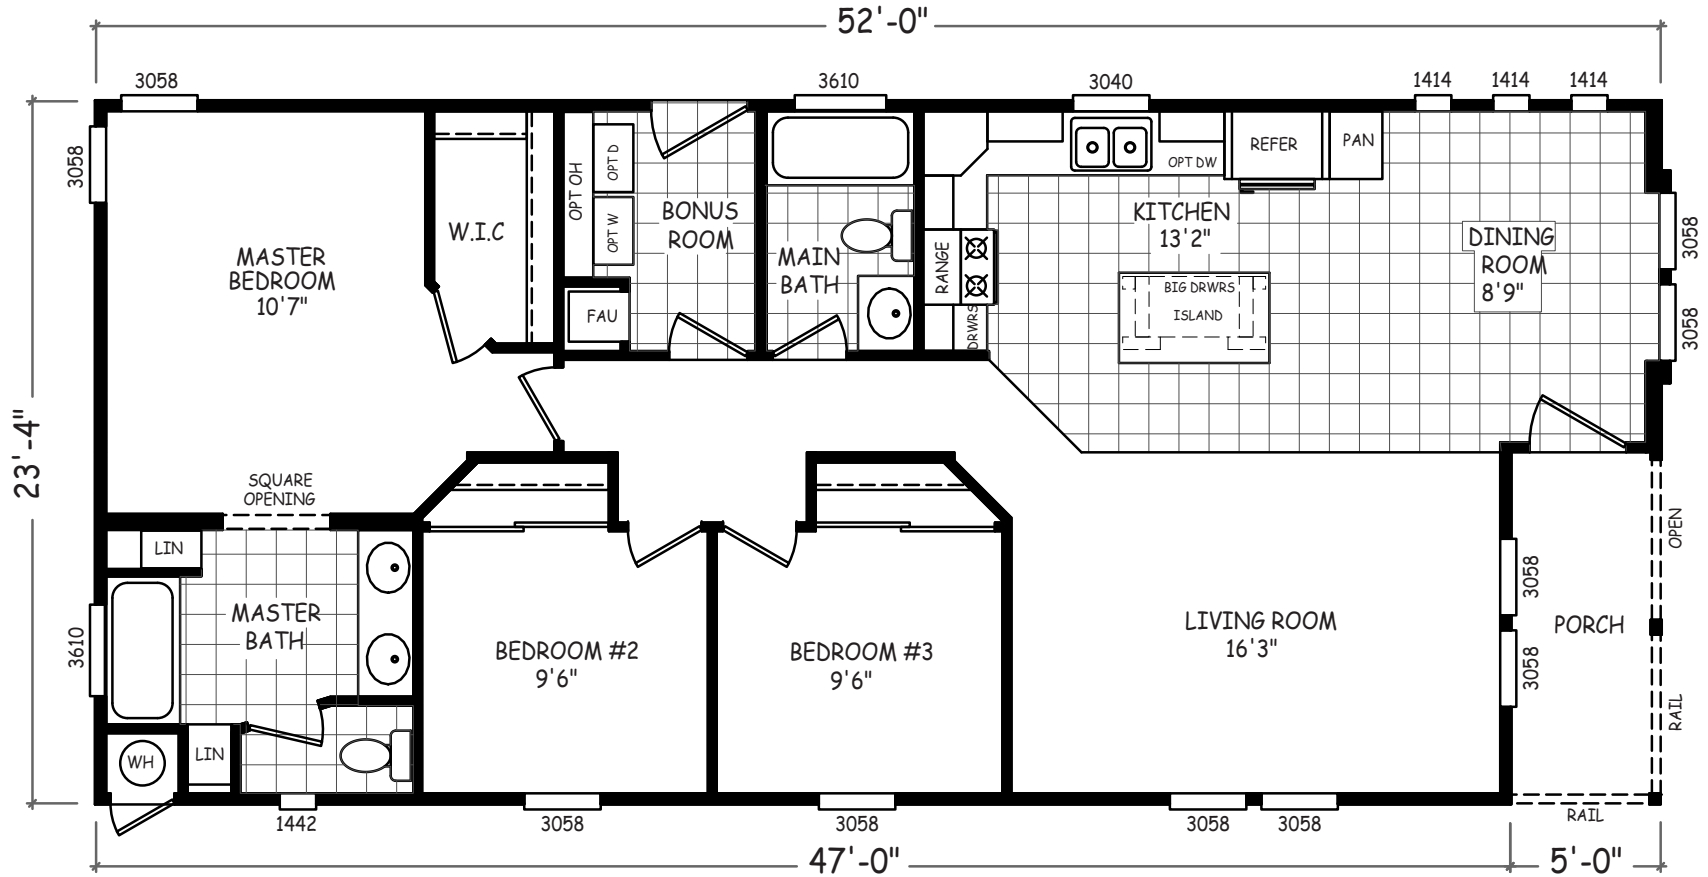

Ranchero

Westview Series 

FactorySelectHomes

3 Bedroom, 2 Bath
Approx. 1,213 Sq. Ft.

Last Updated: 8-5-16

Factory Select Homes
8610 E. Main Street
Mesa, Arizona 85207

I authorize Factory Select Homes to build my house, per this plan.