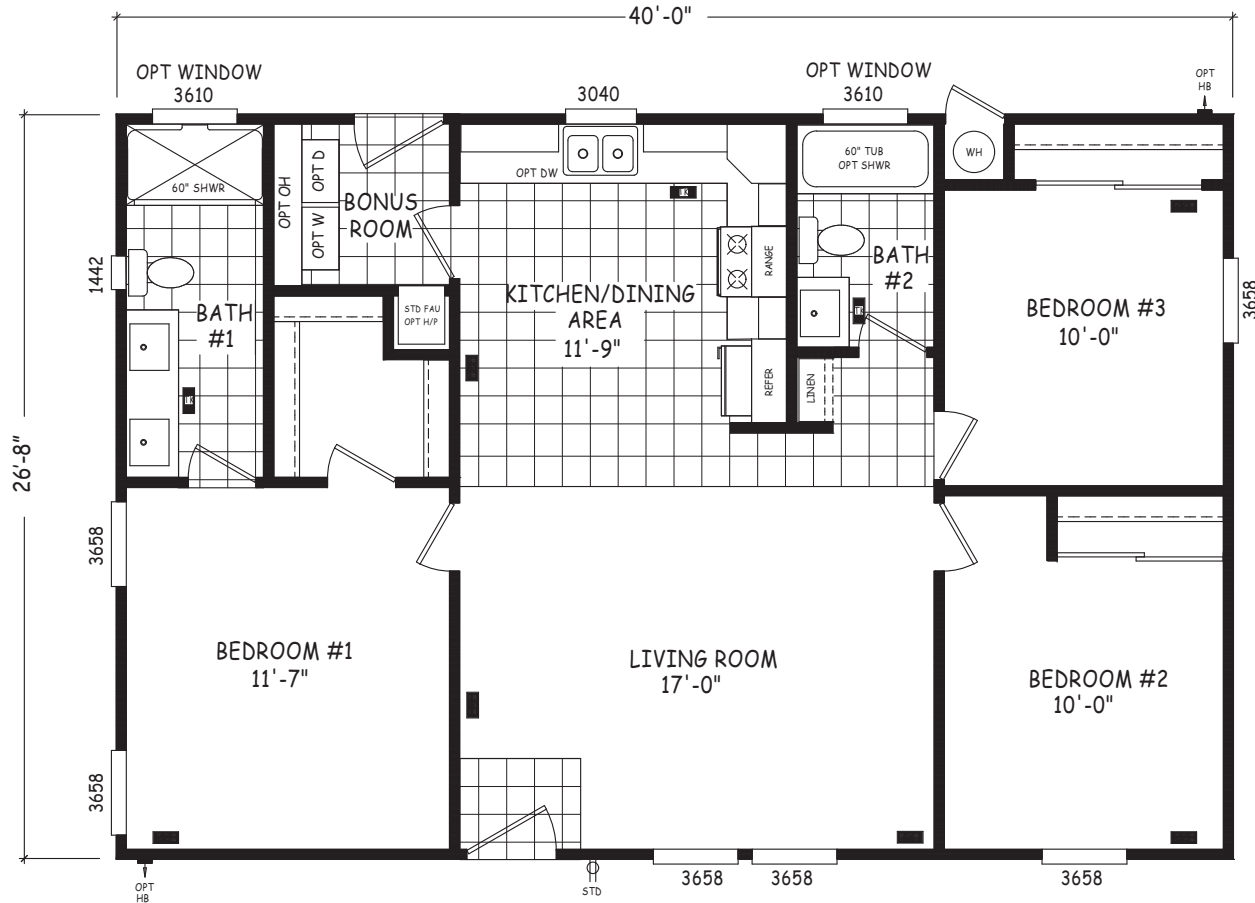

Rhinehart

Edge Series

1,067 SQ. FT. (Approximate) 3 Bedroom, 2 Bath

Last Updated: 8-22-22

FACTORY SELECT HOMES
8610 E. Main Street
Mesa, AZ 85207

FactorySelectMobileHomes.com | 1-800-670-1464

IMPORTANT: Alta Cima Corp reserves the right to modify, cancel or substitute products or features of this event at any time without prior notice or obligation. Pictures and other promotional materials are representative and may depict or contain floor plans, square footages, elevations, options, upgrades, extra design features, decorations, floor coverings, specialty light fixtures, custom paint and wall coverings, window treatments, landscaping, sound and alarm systems, furnishings, appliances, and other designer/decorator features and amenities that are not included as part of the home and/or may not be available at all locations. Home, pricing and community information is subject to change, and homes to prior sale, at any time without notice or obligation. ©2020 Alta Cima Corp. All rights reserved.