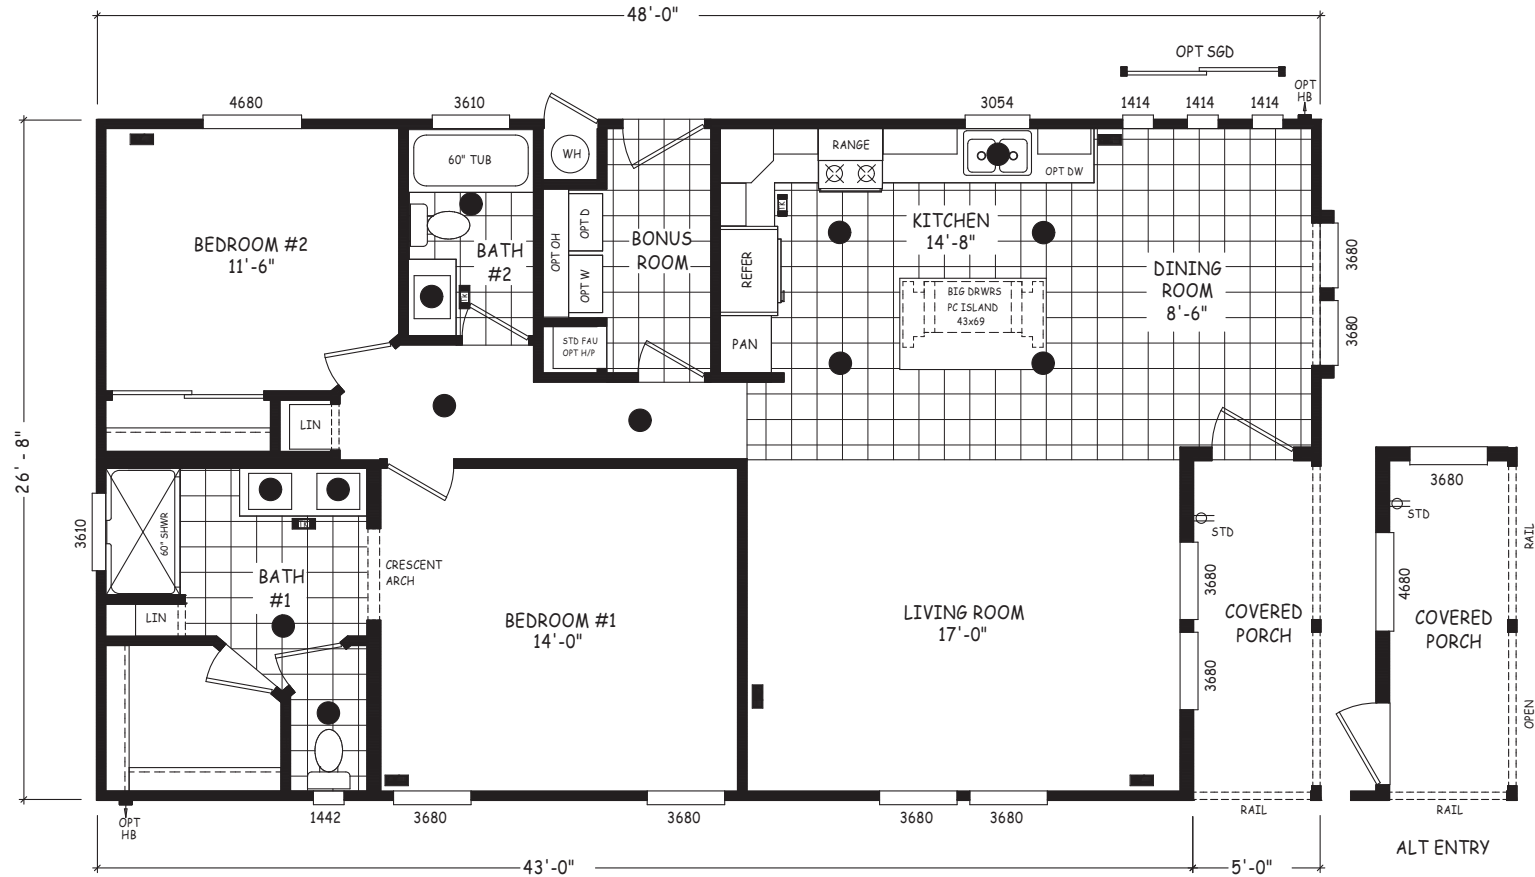

Rimbey

Pinnacle Series

1,280 SQ. FT. (Approximate) 2 Bedroom, 2 Bath

Last Updated: 12-7-23

FACTORY SELECT HOMES
8610 E. Main Street
Mesa, AZ 85207

FactorySelectMobileHomes.com | 1-800-670-1464

IMPORTANT: Alta Cima Corp reserves the right to modify, cancel or substitute products or features of this event at any time without prior notice or obligation. Pictures and other promotional materials are representative and may depict or contain floor plans, square footages, elevations, options, upgrades, extra design features, decorations, floor coverings, specialty light fixtures, custom paint and wall coverings, window treatments, landscaping, sound and alarm systems, furnishings, appliances, and other designer/decorator features and amenities that are not included as part of the home and/or may not be available at all locations. Home, pricing and community information is subject to change, and homes to prior sale, at any time without notice or obligation. ©2020 Alta Cima Corp. All rights reserved.