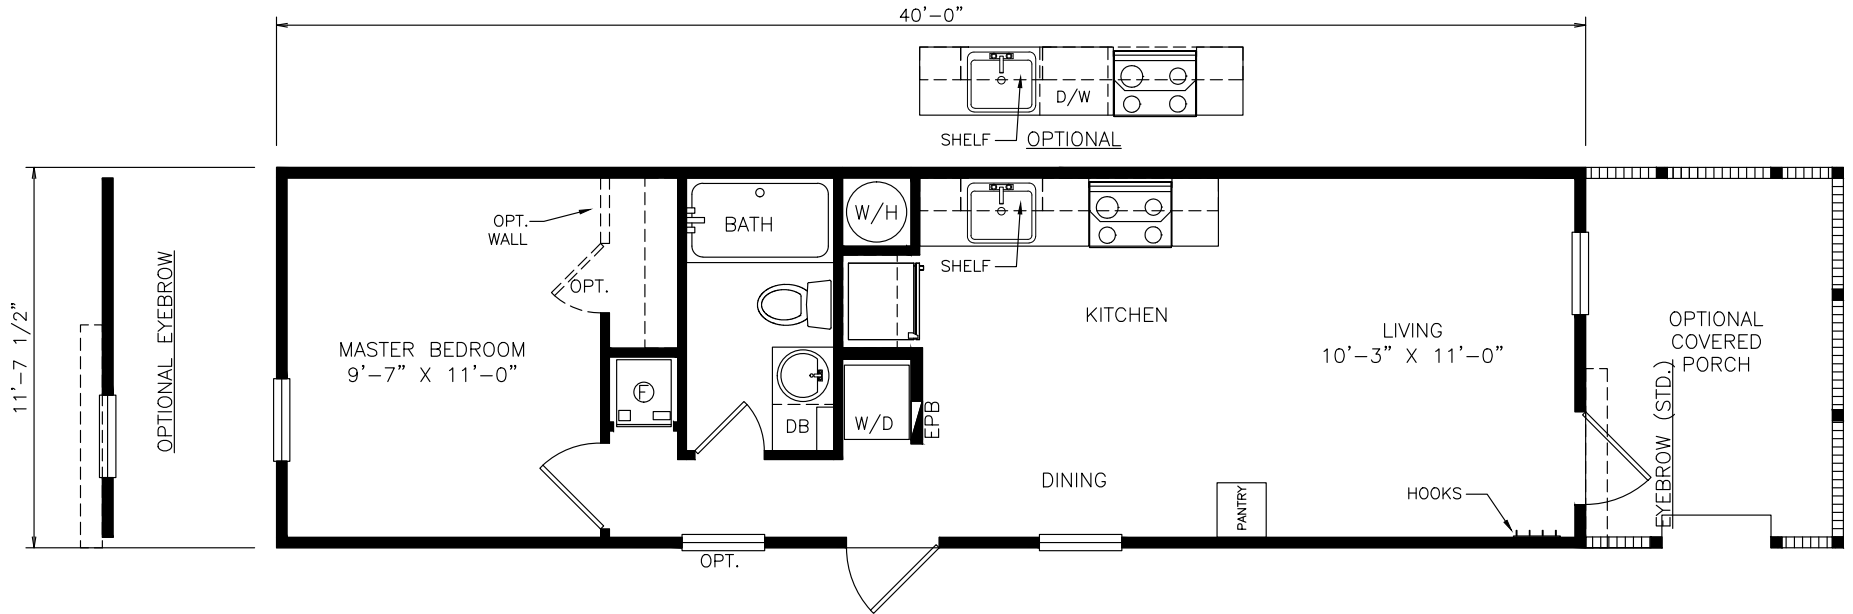

Robyn

Select Series - Single Section Series

465 SQ. FT. (Approximate) 1 Bedroom, 1 Bath

Last Updated: 12-7-21

FACTORY SELECT HOMES
8610 E. Main Street
Mesa, AZ 85207

FactorySelectMobileHomes.com | 1-800-670-1464