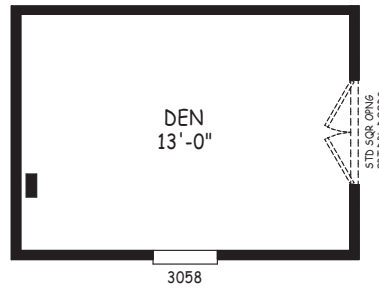

# Rodeo

Edge Series

1,120 SQ. FT. (Approximate) 3 Bedroom, 2 Bath

Last Updated: 4-30-24

OPT DEN  
(REPLACES BEDROOM #3)

**FACTORY SELECT HOMES**  
8610 E. Main Street  
Mesa, AZ 85207

**FactorySelectMobileHomes.com | 1-800-670-1464**