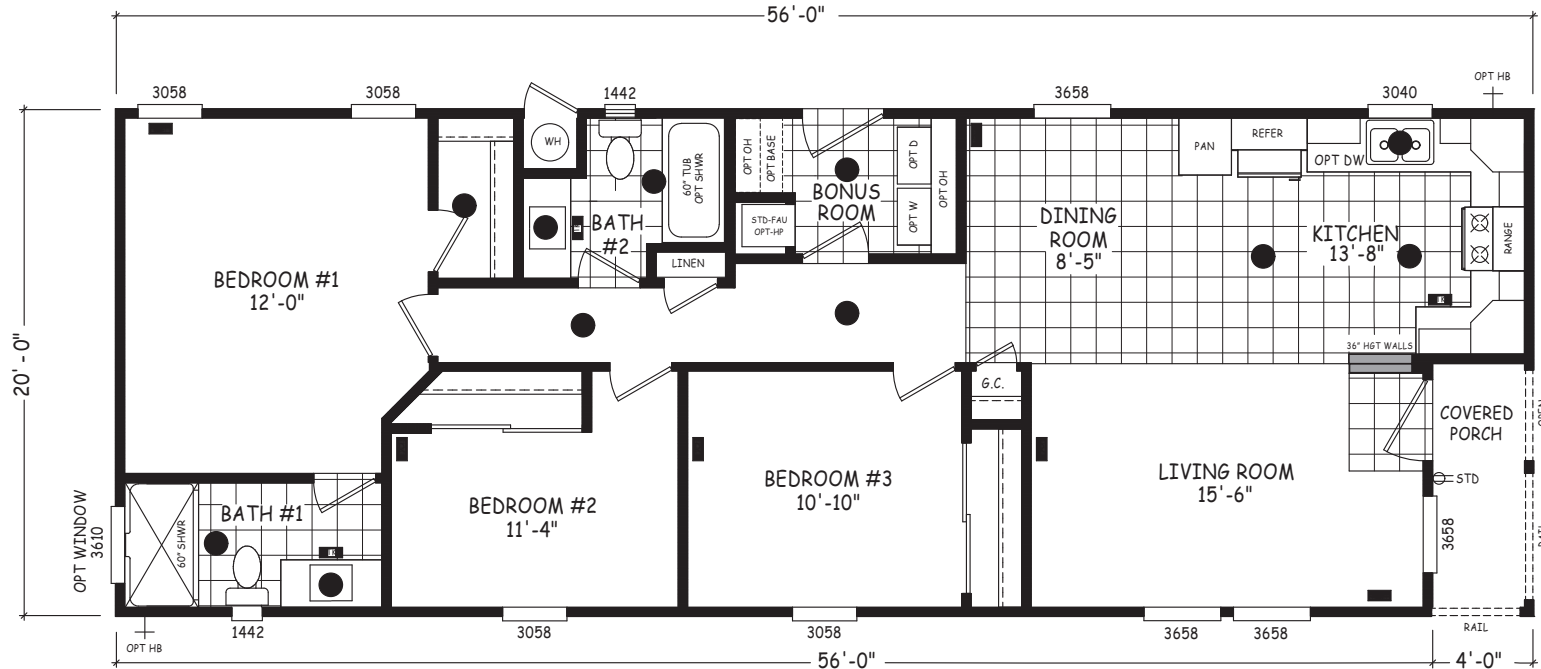

# Rodeo

Edge Series

1,120 SQ. FT. (Approximate) 3 Bedroom, 2 Bath

Last Updated: 4-30-24

OPT DEN  
(REPLACES BEDROOM #3)

**FACTORY SELECT HOMES**  
8610 E. Main Street  
Mesa, AZ 85207

**FactorySelectMobileHomes.com | 1-800-670-1464**