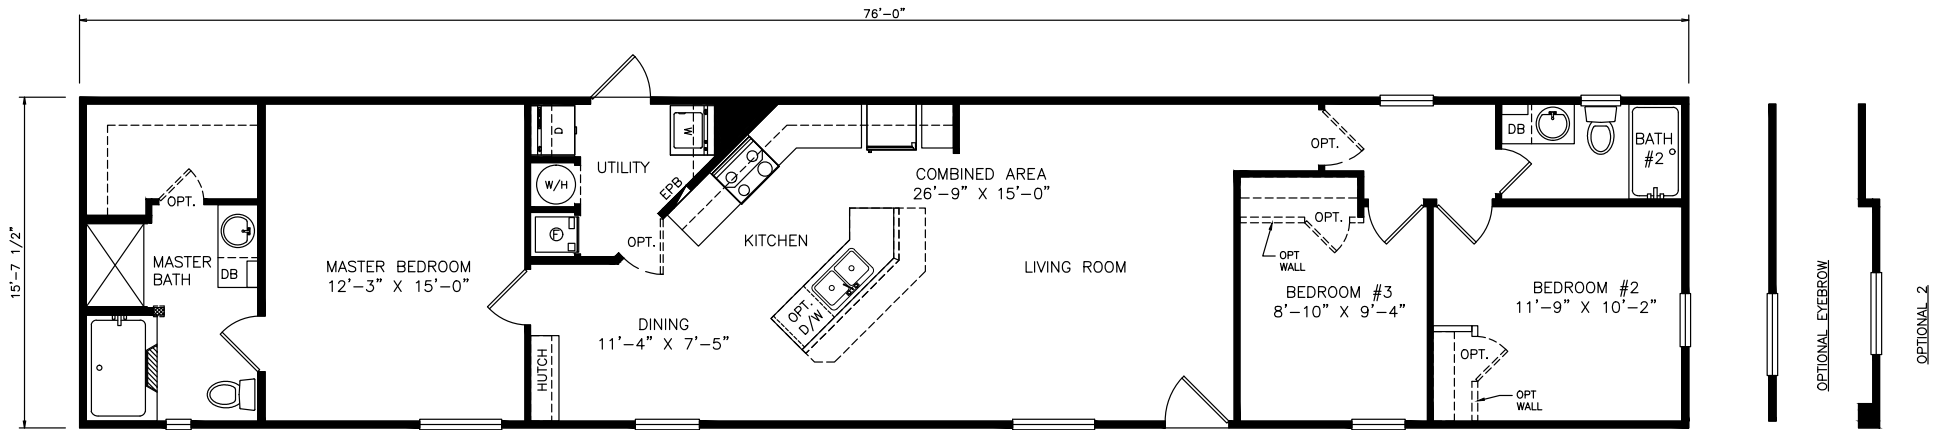

Roxana

Heritage Series - Single Section Series

1,193 SQ. FT. (Approximate) 3 Bedrooms, 2 Baths

Last Updated: 12-6-21

FACTORY SELECT HOMES

8610 E. Main Street
Mesa, AZ 85207

FactorySelectMobileHomes.com | 1-800-670-1464